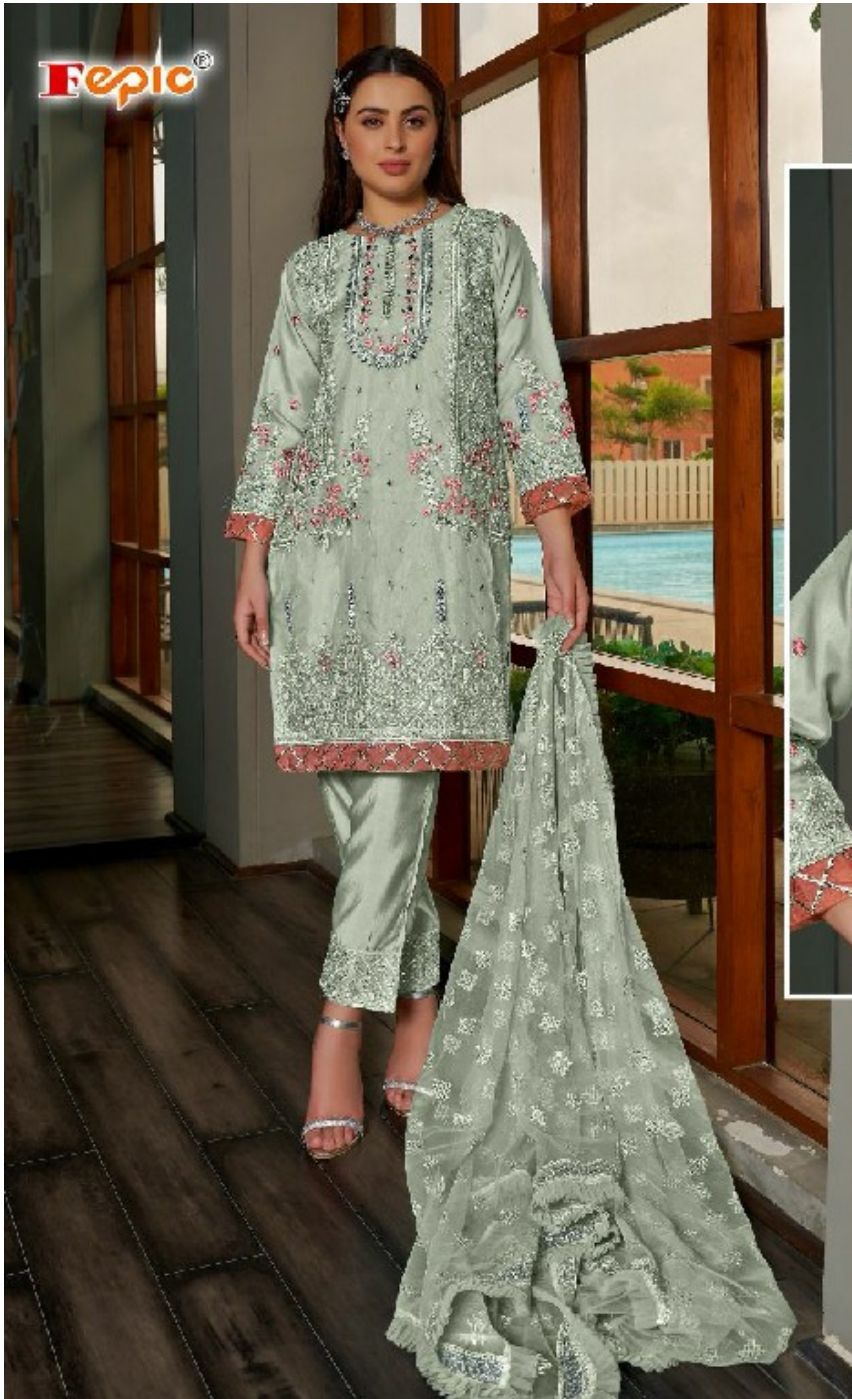

Fepic®

Rosemeen®
Style for your comfort by **Fepic®**

WASHING INTRUCTIONS

DO NOT USE ANY TYPE OF BLEACH OR STAIN REMOVING CHEMICALS
BEFORE CUTTING / TRYING ON, FABRIC SHOULD BE SOAKED OR SOAKED IN WATER
(ALL COMPONENTS SEPARATELY) FOR 15 MINUTES

DO NOT KEEP WET FABRIC IN TWISTED FORM IN ORDER TO AVOID COPY MARKS

WASH COLOURED AND WHITE FABRICS SEPARATELY

IRON CLOTHES AT MODERATE TEMPERATURE DO NOT DRY FABRIC IN DIRECT SUNLIGHT
(EXTRA LACES, HANGINGS AND ACCESSORIES ARE NOT INCLUDED)

C- 1669 C