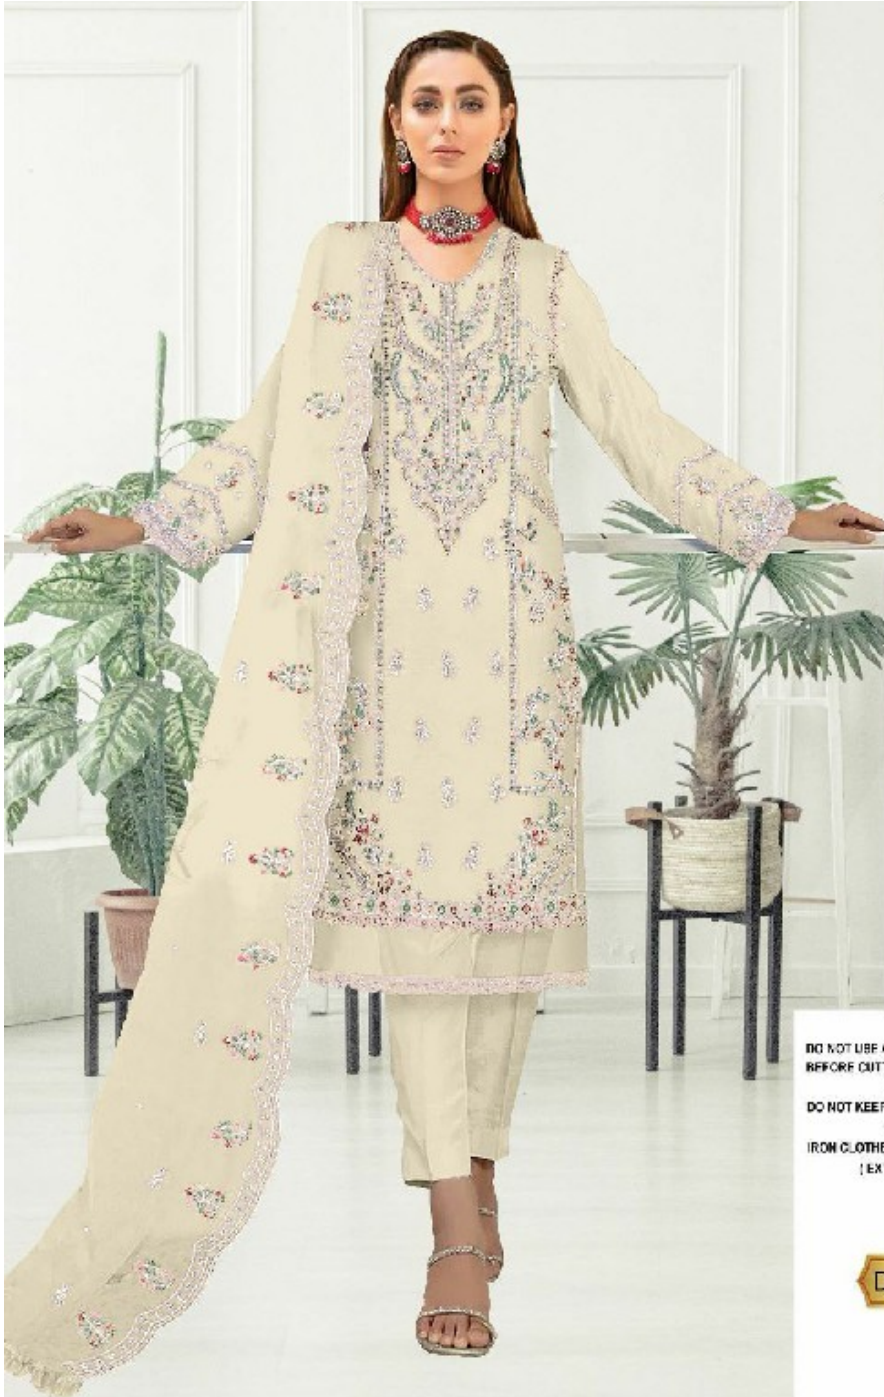

Epic®

WASHING INSTRUCTIONS

DO NOT USE ANY TYPE OF BLEACH OR STAIN REMOVING CHEMICALS
BEFORE CUTTING / STITCHING, FABRIC SHOULD BE SOAKED IN WATER
(ALL COMPONENTS SEPARATELY) FOR 15 MINUTES

DO NOT KEEP WET FABRIC IN TWISTED FORM IN ORDER TO AVOID COPY MARKS

WASH COLOURED AND WHITE FABRICS SEPARATELY
IRON CLOTHES AT MODERATE TEMPERATURE | DO NOT DRY FABRIC IN DIRECT SUNLIGHT
(EXTRA LACES, HANGINGS AND ACCESSORIES ARE NOT INCLUDED)

D - 5409 C