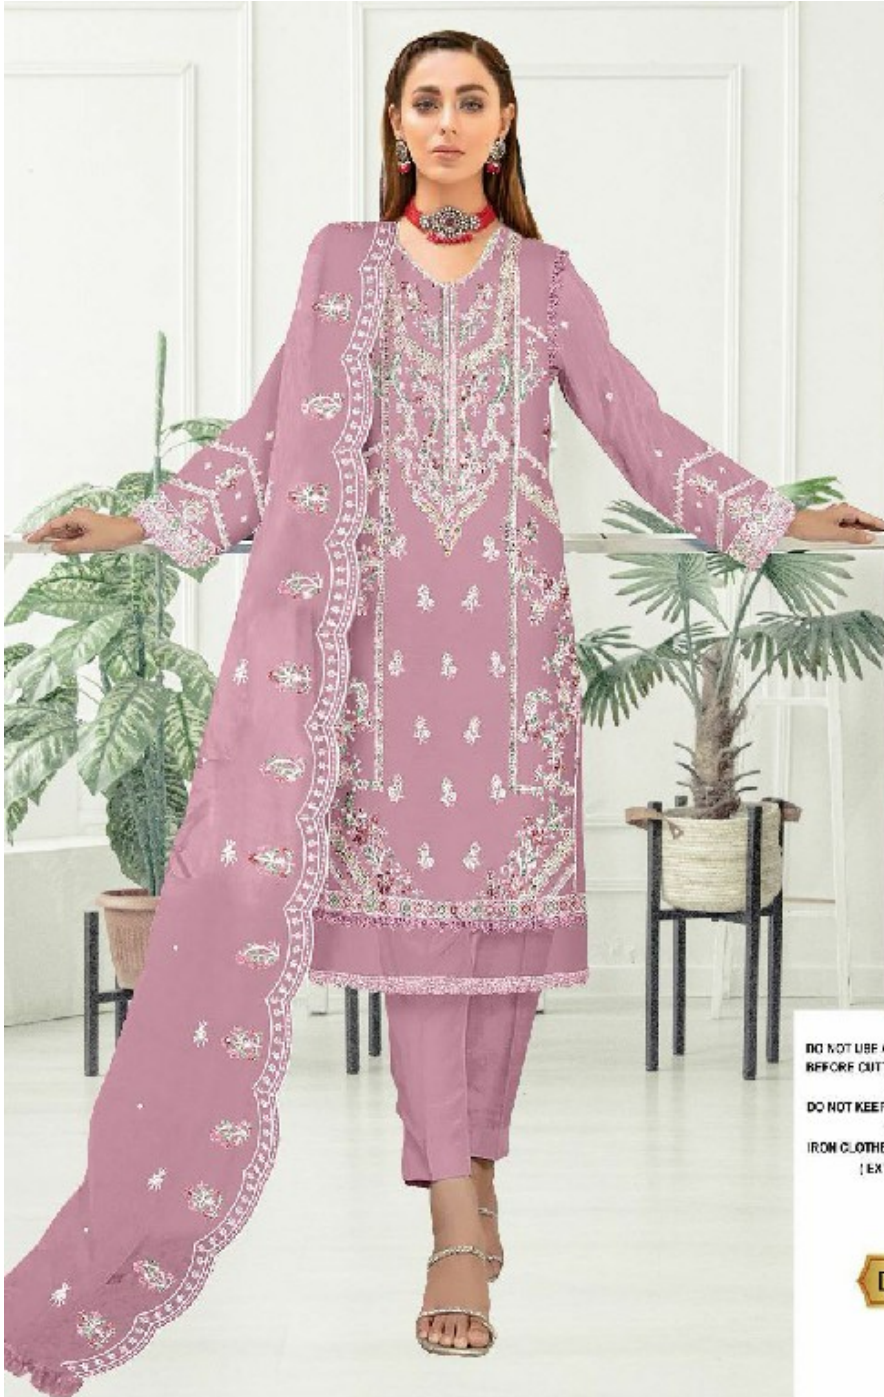

Epic®

WASHING INSTRUCTIONS
DO NOT USE ANY TYPE OF BLEACH OR STAIN REMOVING CHEMICALS
BEFORE CUTTING / STITCHING, FABRIC SHOULD BE SOAKED IN WATER
[ALL COMPONENTS SEPARATELY] FOR 15 MINUTES
DO NOT KEEP WET FABRIC IN TWISTED FORM IN ORDER TO AVOID COPY MARKS
WASH COLOURED AND WHITE FABRICS SEPARATELY
IRON CLOTHES AT MODERATE TEMPERATURE | DO NOT DRY FABRIC IN DIRECT SUNLIGHT
[EXTRA LACES, HANGINGS AND ACCESSORIES ARE NOT INCLUDED]

D - 5409