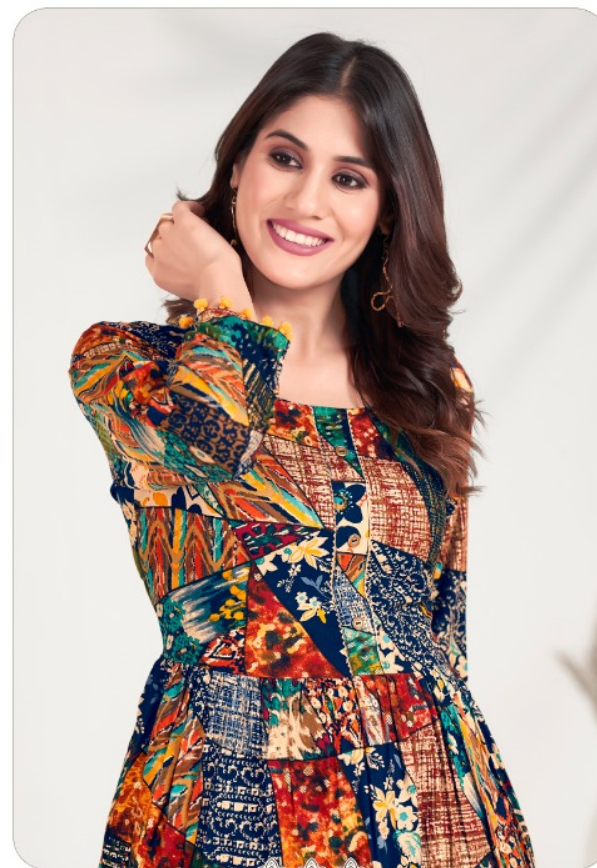

Amazing grace
ITS AVAILABLE FOR FRESHLY THIS SEASON

802

MI
MOKSH INTERNATIONAL

MI
MOKSH INTERNATIONAL

802

MI
MOKSH INTERNATIONAL

Fresh for fall
ADD A REFRESHING VIBE TO YOUR AUTUMN WARDROBE WITH CREPE.

804