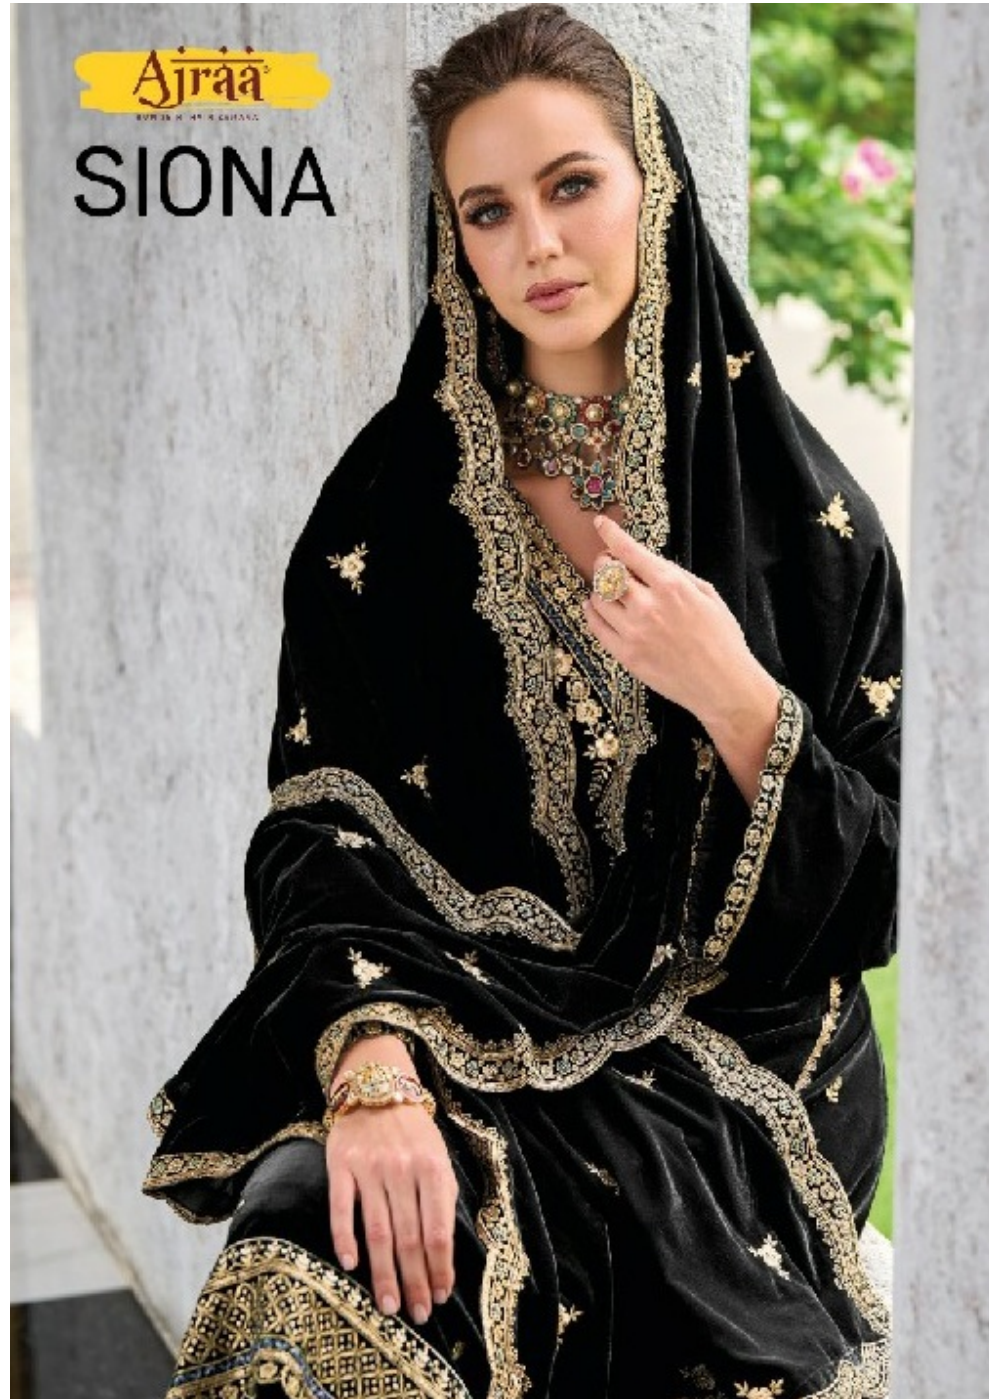

Ajraa

SIONA

PERFECTLY IMPERFECT - 21021  
BLACK

Ajraa

FOR THE PERFECT MOMENT

PERFECTLY IMPERFECT - 21022  
MAROON

Ajraa

PERFECTLY IMPERFECT - 21025  
WINE

**Ajraa**  
BY THE WAY OF ELEGANCE

PERFECTLY IMPERFECT - 21023  
BLUE

Ajraa  
BY ANJALI KUMAR

Ajraa

PERFECTLY IMPERFECT - 21024  
GREEN

**21021**  
BLACK

**21022**  
MAROON

**21023**  
BLUE