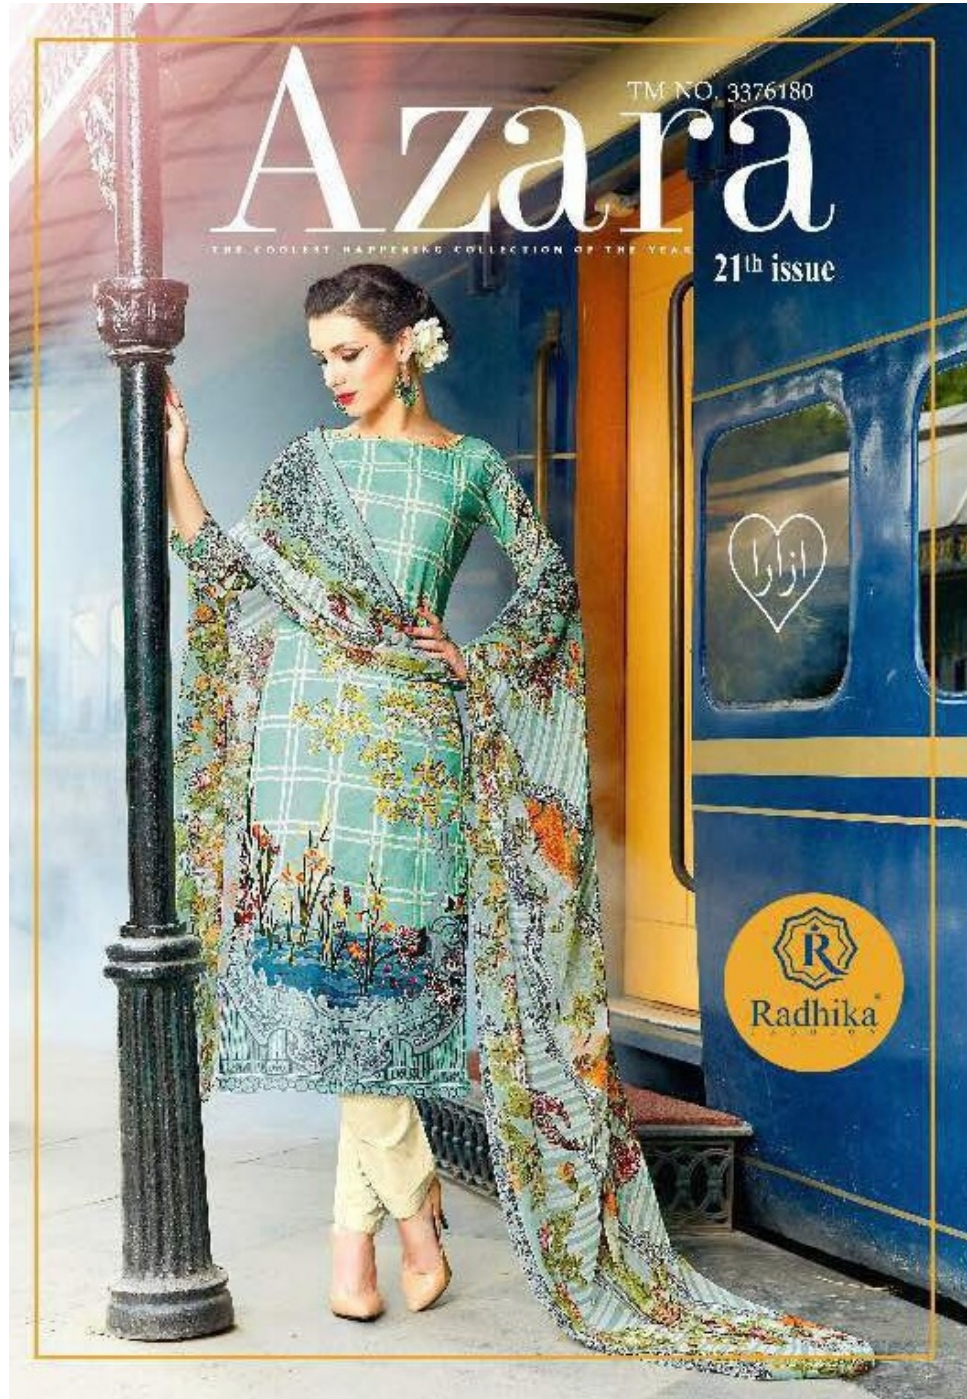

Azara

TM NO. 3376180

THE COOLEST HAPPENING COLLECTION OF THE YEAR

21th issue

Season

21003

TEXTILE DEAL

THE BEAUTY OF A WOMAN IS NOT IN A FACIAL MODE BUT THE TRUE BEAUTY IN A WOMAN IS REFLECTED IN HER SOUL. IT IS THE CARING THAT SHE LOVINGLY GIVES THE PASSION THAT SHE SHOWS. THE BEAUTY OF A WOMAN GROWS WITH THE PASSING YEARS.

GLAMOUR
IN STYLE.

The eye has a new way of looking at
the world and the world is looking at you. It's
the way you look that counts.

21004

TEXTILE DEAL

21001

21004

21002

21005