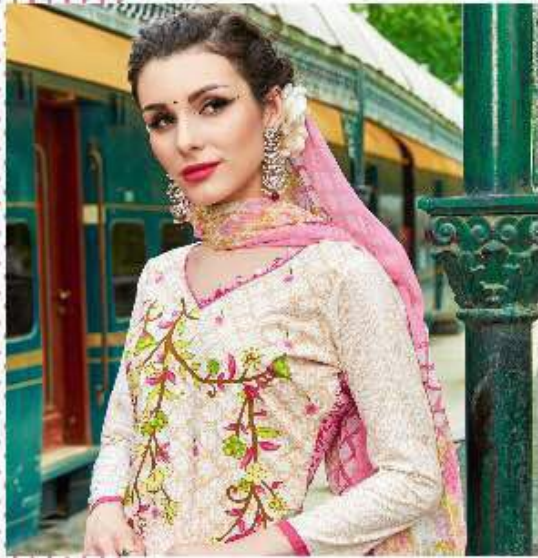

21002

TEXTILE DEAL

GLAMOUR
IN
STYLE

21005

TEXTILE DEAL

THE EYES BEAD YOUR VIEW AS YOU WALK IN THIS
CLOUTIER FROM THE NEW INDIAN CLASS COLLECTION OF 2014-15
CLASS. SHE WORTH THIS PRODUCT COMES UP OF GOLDEN STYLE

21008

TEXTILE DEAL

INTERNAL BEAUTY

AN INSPIRATIONAL FABRICS UNDER MIKE PICASSO THE DESIGNER IS TRUE TO ITS NAME, TRADITIONAL AND FOR WOMAN FORM ALL WALKS OF LIFE,

21001

TEXTILE DEAL