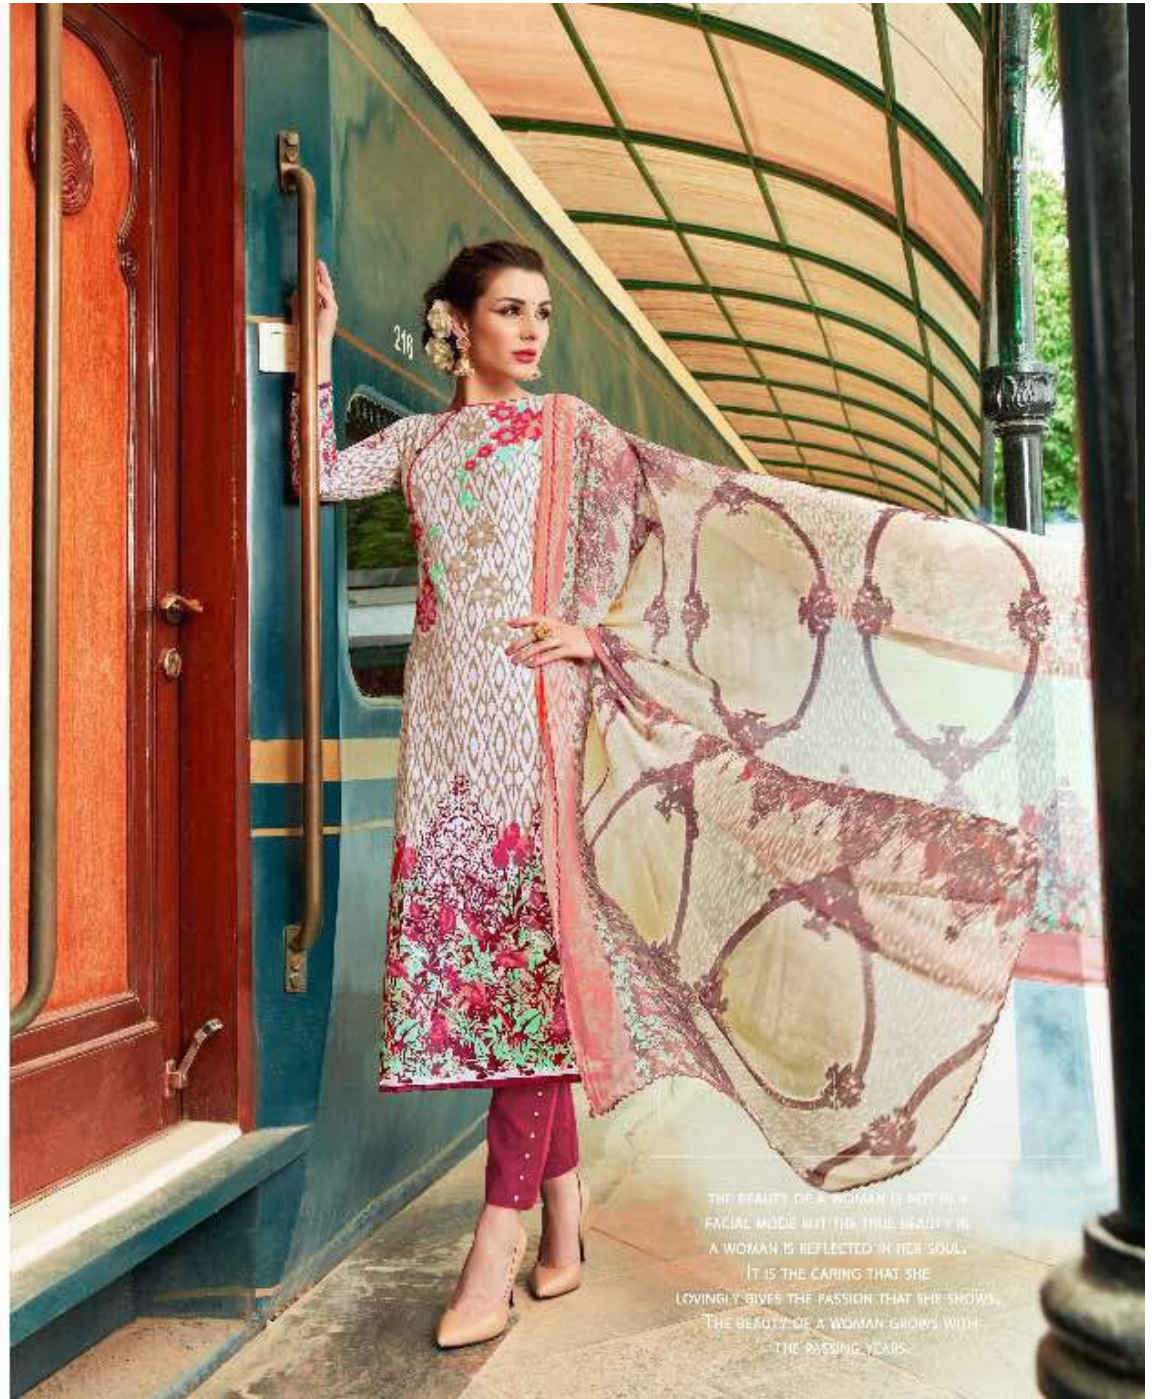

Azara

TM NO. 3376180

THE COOLEST HAPPENING COLLECTION OF THE YEAR

21th issue

Season

21003

TEXTILE DEAL

THE BEAUTY OF A WOMAN IS NOT IN A FACIAL MODE BUT THE TRUE BEAUTY IN A WOMAN IS REFLECTED IN HER SOUL. IT IS THE CARING THAT SHE LOVINGLY GIVES THE PASSION THAT SHE SHOWS. THE BEAUTY OF A WOMAN GROWS WITH THE PASSING YEARS.

GLAMOUR
IN STYLE.

The eye has a new way of looking at
the world and the world is looking at you. It's
the way you look that counts.

21004

TEXTILE DEAL

21001

21004

21002

21005

Complete essence of beauty can be experienced with our authentic creations

Woman

Beautiful

21009

TEXTILE DEAL

Boundless
NEWNESS

When we chose to take inspiration from Indian beauty,
the result is here a set of vivid colorful designs
told a story about great fashion and trends.

21008

TEXTILE DEAL

INTERNAL BEAUTY

AN INSPIRATIONAL FABRICS UNDER MIKE PICASSO THE DESIGNER IS TRUE TO ITS NAME, TRADITIONAL AND FOR WOMAN FORM ALL WALKS OF LIFE,

21001

TEXTILE DEAL