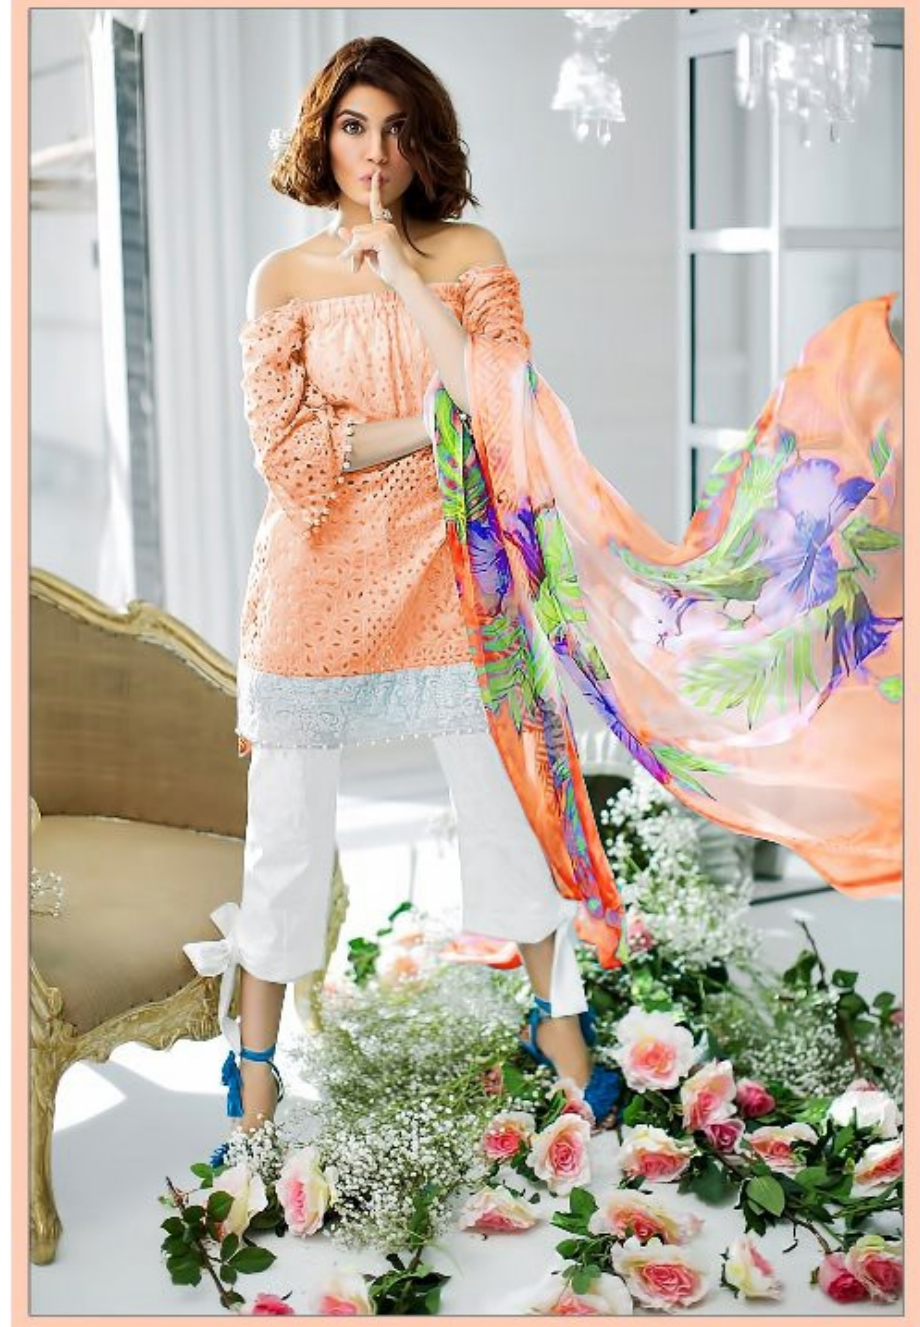

1016

TEXTILE DEAL

Shree™
KABIR

**SANA SAFINAZ
PREMIUM**

SUMMER HIT COLLECTION

1014

TEXTILE DEAL