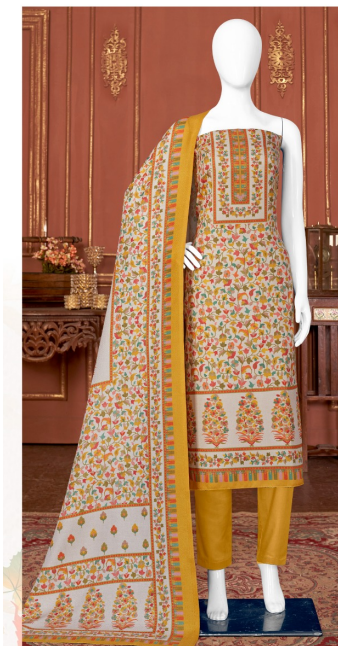

Gipson[®]

DECENT SAFARI

D.NO.2393

Bipson[®]

DECENT SAFARI

TOP :- PURE VISCOSE PASHMINA DIGITAL PRINT

BOTTOM :- PURE VISCOSE PASHMINA DYED D.NO.2393-A

DUPATTA :- PURE VISCOSE PASHMINA DIGITAL PRINT

Bipson[®]

DECENT SAFARI

TOP :- PURE VISCOSE PASHMINA DIGITAL PRINT

BOTTOM :- PURE VISCOSE PASHMINA DYED D.NO.2393-B

DUPATTA :- PURE VISCOSE PASHMINA DIGITAL PRINT

Bipson[®]

DECENT SAFARI

TOP :- PURE VISCOSE PASHMINA DIGITAL PRINT

BOTTOM :- PURE VISCOSE PASHMINA DYED D.NO.2393-C

DUPATTA :- PURE VISCOSE PASHMINA DIGITAL PRINT

Bipson®

DECENT SAFARI

TOP :- PURE VISCOSE PASHMINA DIGITAL PRINT

BOTTOM :- PURE VISCOSE PASHMINA DYED D.NO.2393-D

DUPATTA :- PURE VISCOSE PASHMINA DIGITAL PRINT

Gipson®

DECENT SAFARI

D.NO.2393

TOP :- PURE VISCOSE PASHMINA DIGITAL PRINT

BOTTOM :- PURE VISCOSE PASHMINA DYED

DUPATTA :- PURE VISCOSE PASHMINA DIGITAL PRINT