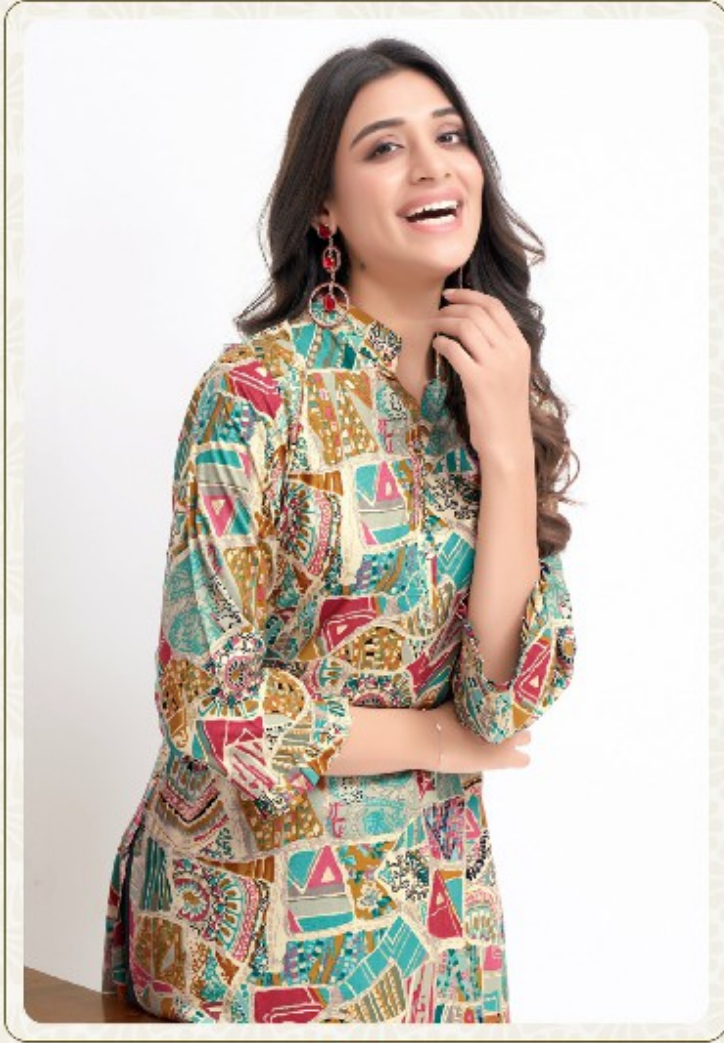

Gauri

SJ[®]
Shreejee
TEX PRINT[®]
Exclusive Cotton Saree Suits

श्री
Shreejee
TEX PRINT
Exclusive Cotton Saree & Salis

SJ
Shreejee
TEX PRINT[®]
Estimote Cutite Sabar Saha

102

श्री
Shreejee
TEX PRINT
Exclusive Cotton Saree & Salis

SJ
Shreejee
TEX PRINT
Estimote Couture Sabar Saha

104

श्री
Shreejee
TEX PRINT
Exclusive Cotton Saree & Salis

105

106

श्री
Shreejee
TEX PRINT®
Exclusive Cotton Saree & Salis

108

SJ
Shreejee
TEX PRINT
Kanchi Cotton Sabra Saha