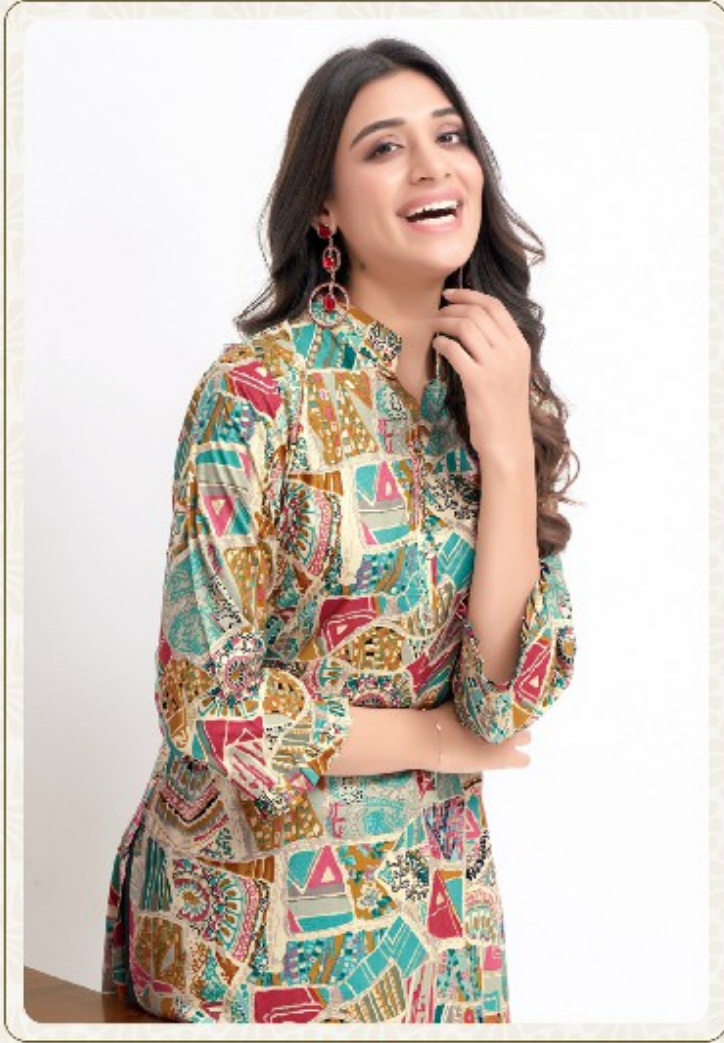

Gauri

SJ[®]
Shreejee
TEX PRINT[®]
Exclusive Cotton Saree Suits

श्री
Shreejee
TEX PRINT
Exclusive Cotton Saree & Salis

SJ
Shreejee
TEX PRINT
Estimote Cutite Sabare Sabo

102

श्री
Shreejee
TEX PRINT
Exclusive Custom Saree & Salis

SJ
Shreejee
TEX PRINT
Estimote Couture Sabar Saha

104

श्री
Shreejee
TEX PRINT
Exclusive Cotton Saree & Salis

106

श्री
Shreejee
TEX PRINT
Exclusive Cotton Saree Salis

108

SJ
Shreejee
TEX PRINT
Kashmiri Cotton - Sabar Saha