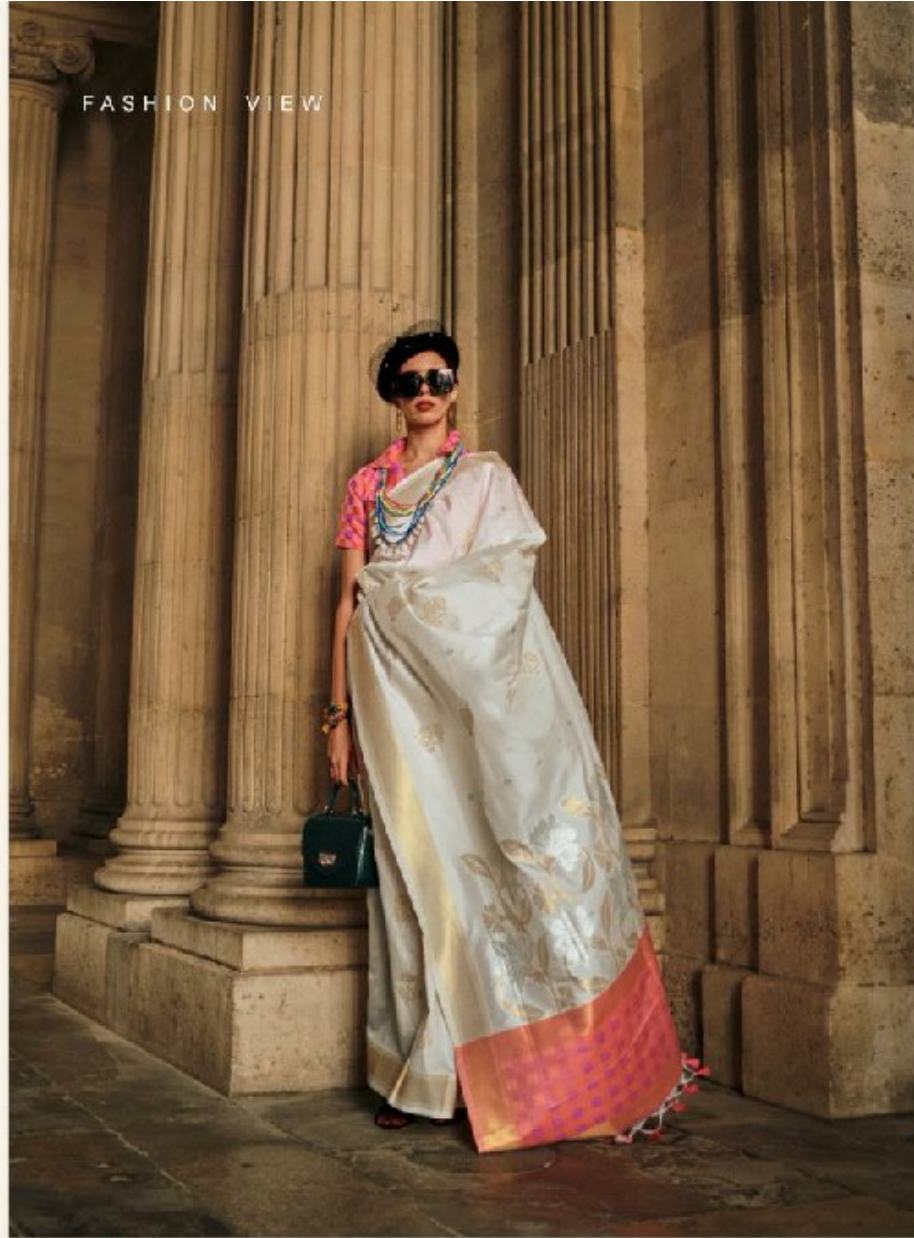

3 4 5 0 0 6

FASHION VIEW

RAJTEX
Authentic
SILK | COTTON | WOOL

KUBE SILK
SOFT SILK HANDLOOM WEAVING

345002

RAJTEX
Handloom

For more | Contact | WhatsApp

KUBE SILK