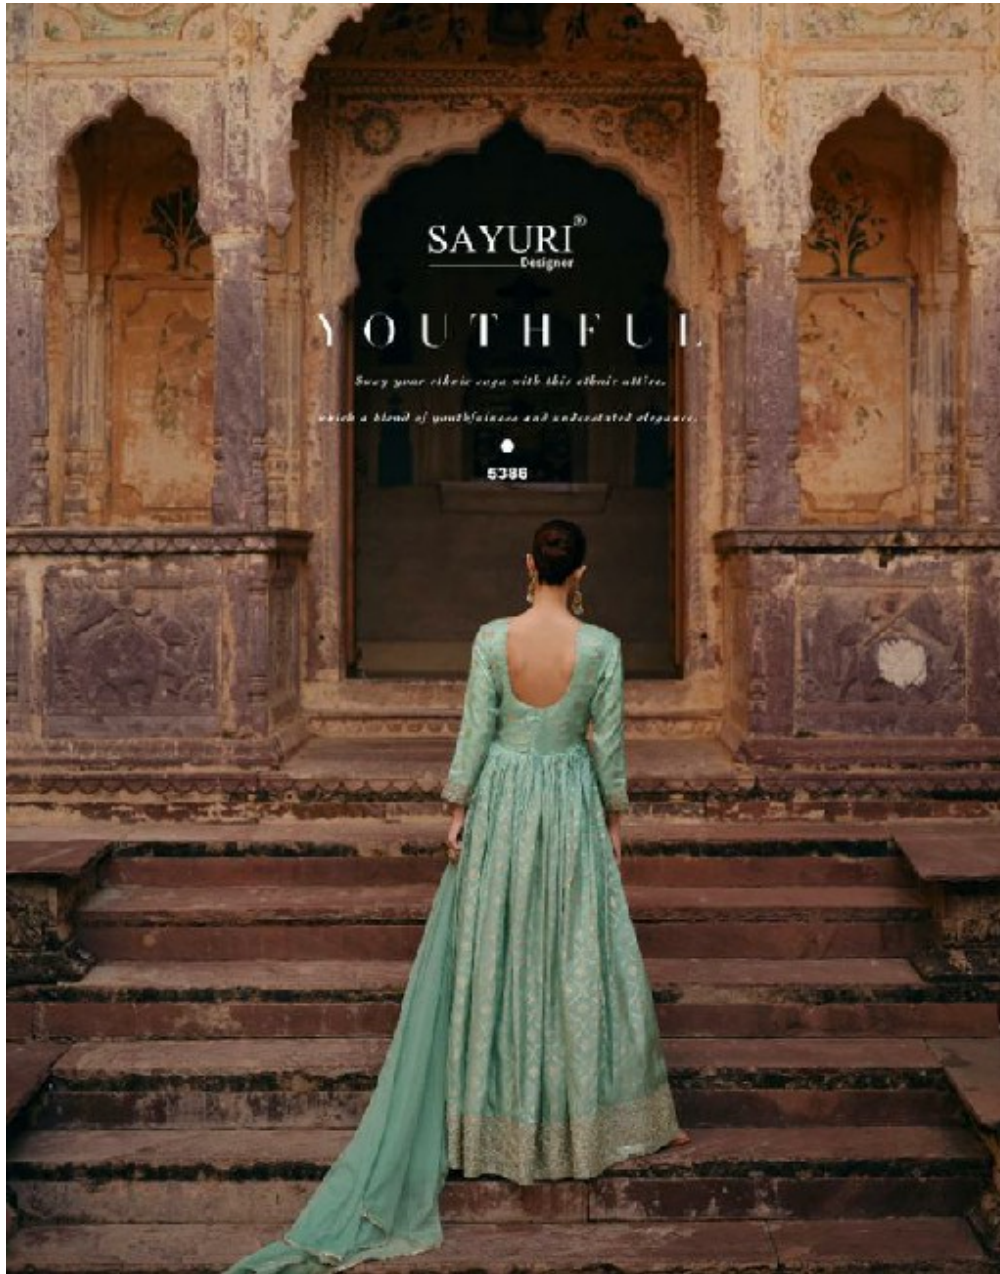

SAYURI[®]
Designer

Apsara

SAYURI[®]
Designer

Apsara

*Give more power to your fusion sense with
this vibrant color combination dress!*

The vibrant and contemporary fashion sense reflects your joy and happiness for a perfect dress.

5385

HOPEFUL

YOUTHFUL

Sexy yet elegant, made with this vibrant color, which is a blend of youthfulness and understated elegance.

6366

GRACEFUL

Exotic or sarisli, wear it your way with sheer grace!

●
5387

SAYURI[®]
Designer

HOPEFUL

The ethereal yet contemporary fashion story evokes your hopes and dreams for a perfect dress!

●
5385

GRACEFUL

Feeling an animal? wear it your way with...bees gear!

5387

●
6386