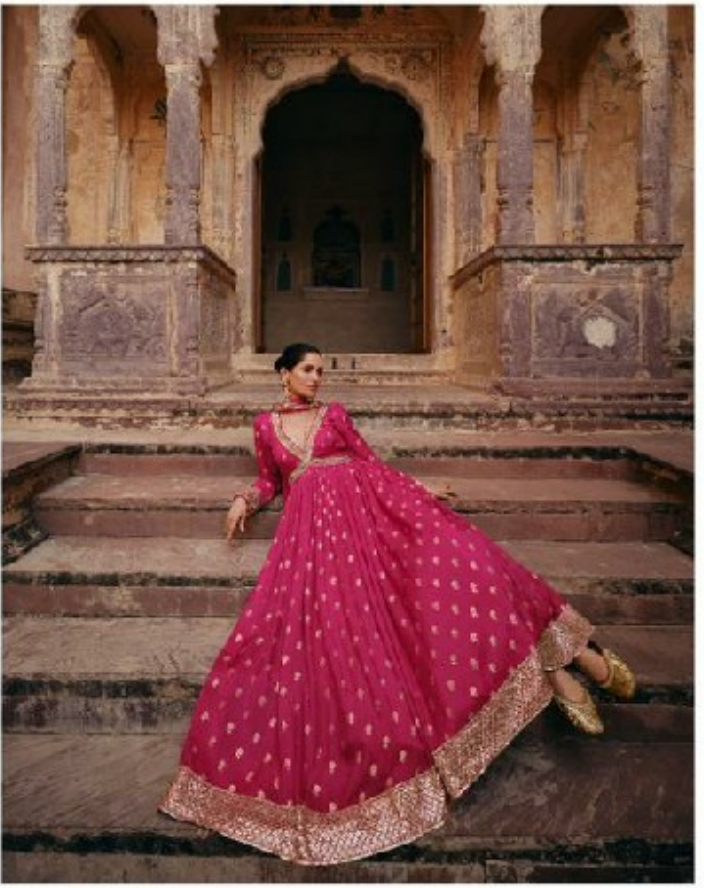

SAYURI[®]
Designer

Apsara

SAYURI[®]
Designer

Apsara

*Give more power to your fusion sense with
this vibrant color combination dress!*

The vibrant and contemporary fashion sense reflects your joy and happiness for a perfect dress.

5385

HOPEFUL

YOUTHFUL

Sexy yet elegant, made with this vibrant color, which is a blend of youthfulness and understated elegance.

6366

GRACEFUL

Exotic or sarisli, wear it your way with sheer grace!

●
5387