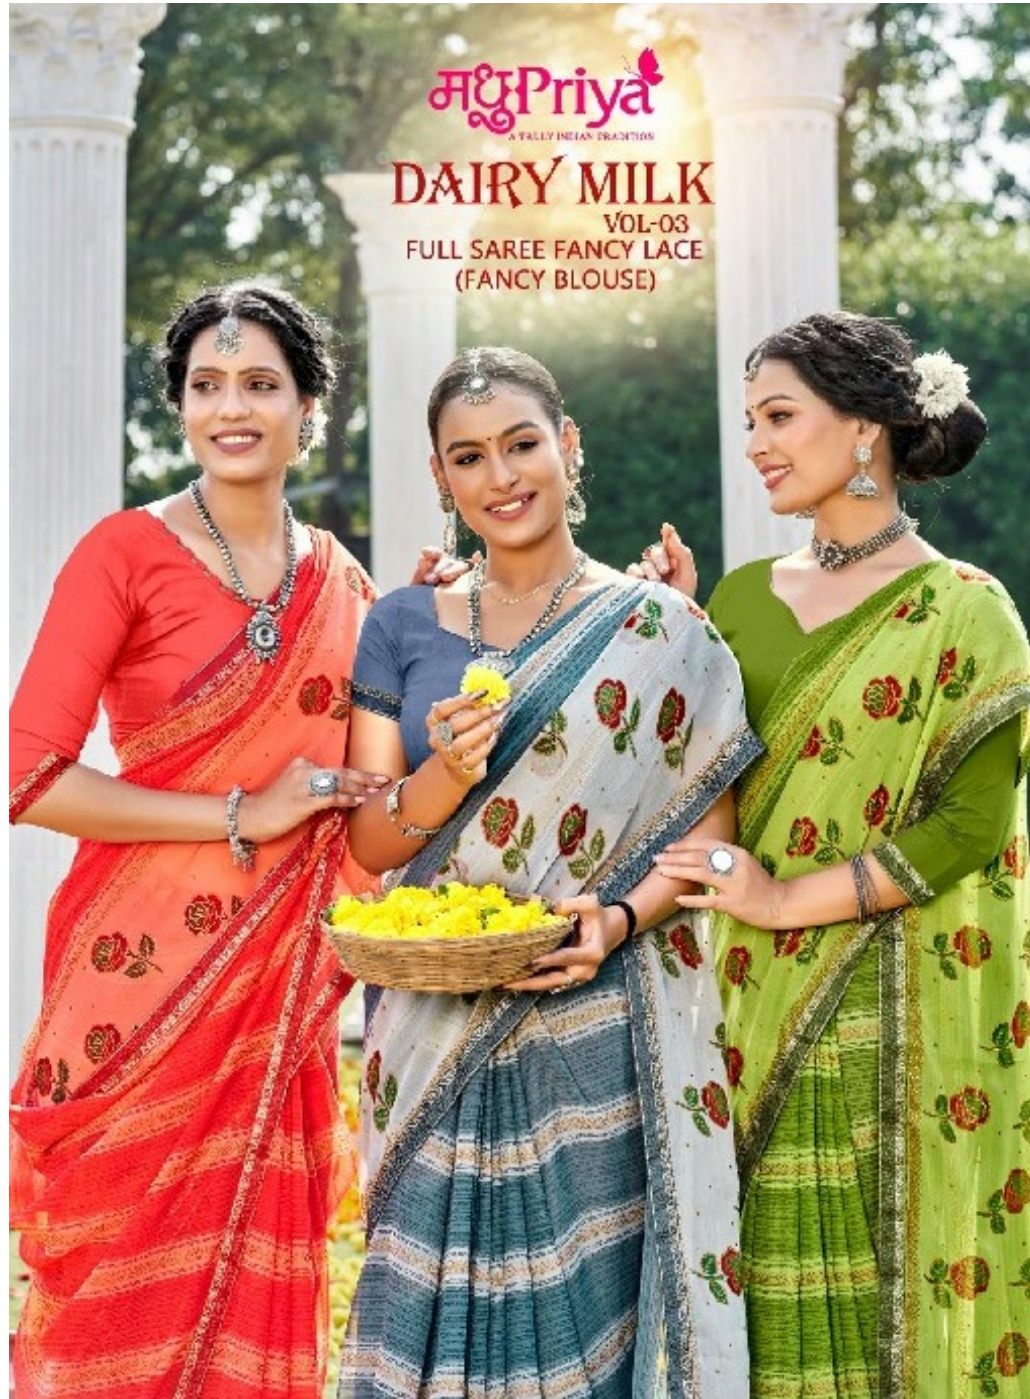

मधुPriya
A TALLY INDIAN TRADITION

DAIRY MILK
VOL-03
FULL SAREE FANCY LACE
(FANCY BLOUSE)

मधुPriya
A TRULY INDIAN TRADITION

FULL SAREE FANCY LACE
(FANCY BLOUSE)

1001

मधुPriya
A TRULY INDIAN TRADITION

FULL SAREE FANCY LACE
(FANCY BLOUSE)

1002

मधुPriya
A TRULY INDIAN TRADITION

FULL SAREE FANCY LACE
(FANCY BLOUSE)

1003

मधुPriya
A. 2025 INDIAN TRADITION

FULL SAREE FANCY LACE
(FANCY BLOUSE)

1004

मधुPriya

A TRULY INDIAN TRADITION

FULL SAREE FANCY LACE
(FANCY BLOUSE)

1005

मधुPriya
A TRICE INDIAN TRADITION

**FULL SAREE FANCY LACE
(FANCY BLOUSE)**

1006

मधुPriya
A SURE INDIAN TRADITION

FULL SAREE FANCY LACE
(FANCY BLOUSE)

1007

मधुPriya
A TRULY INDIAN TRADITION

**FULL SAREE FANCY LACE
(FANCY BLOUSE)**

1008

मधुPriya
A TRULY INDIAN TRADITION

BEAUTIFUL

an all over print that reflects perfection making it an ideal choice with the perfectionists...