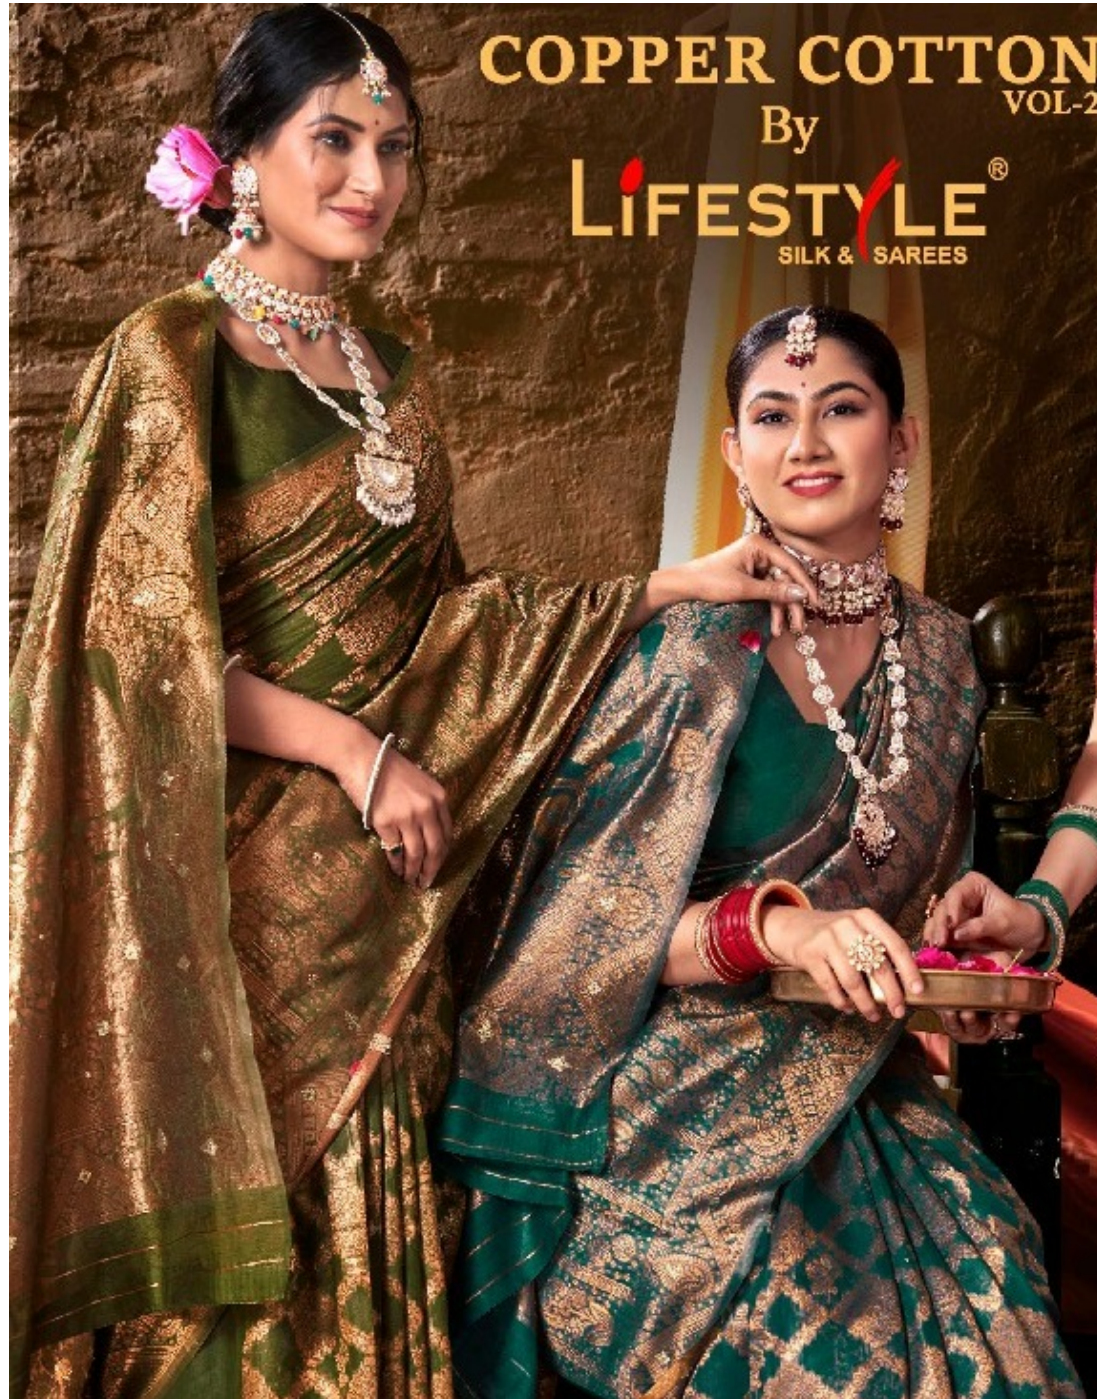

COPPER COTTON
VOL-2

By

LIFESTYLE®
SILK & SAREES

23431

23432

23433

23434