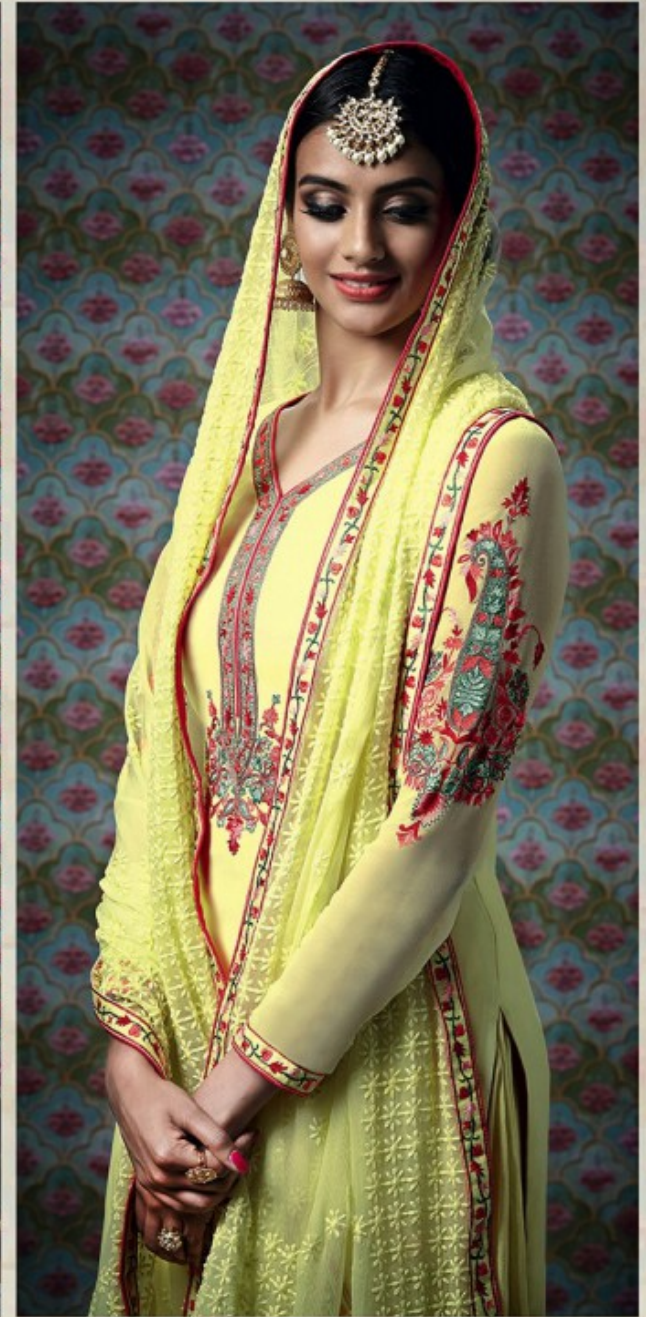

KIMORA'S
SR

7301

Embroidered and printed patterns
in soothing colour palette

TEXTILE DEAL

KIMORA'S
SIR

7302

Embroidered and printed patterns
in soothing colour palette

TEXTILE DEAL

KIMORA'S
SR

7303

Embroidered and printed patterns
in soothing colour palette

KIMORA'S
SR

7304

Embroidered and printed patterns
in soothing colour palette

TEXTILE DEAL

KIMORA'S
SIR

7305

Embroidered and printed patterns
in soothing colour palette

TEXTILE DEAL

KIMORA'S
SIR

7306

Embroidered and printed patterns
in soothing colour palette

TEXTILE DEAL

KIMORA'S
SR

7307

Embroidered and printed patterns
in soothing colour palette

TEXTILE DEAL

KIMORA'S
SIR

7308

Embroidered and printed patterns
in soothing colour palette

TEXTILE DEAL

KIMORA'S
SIR