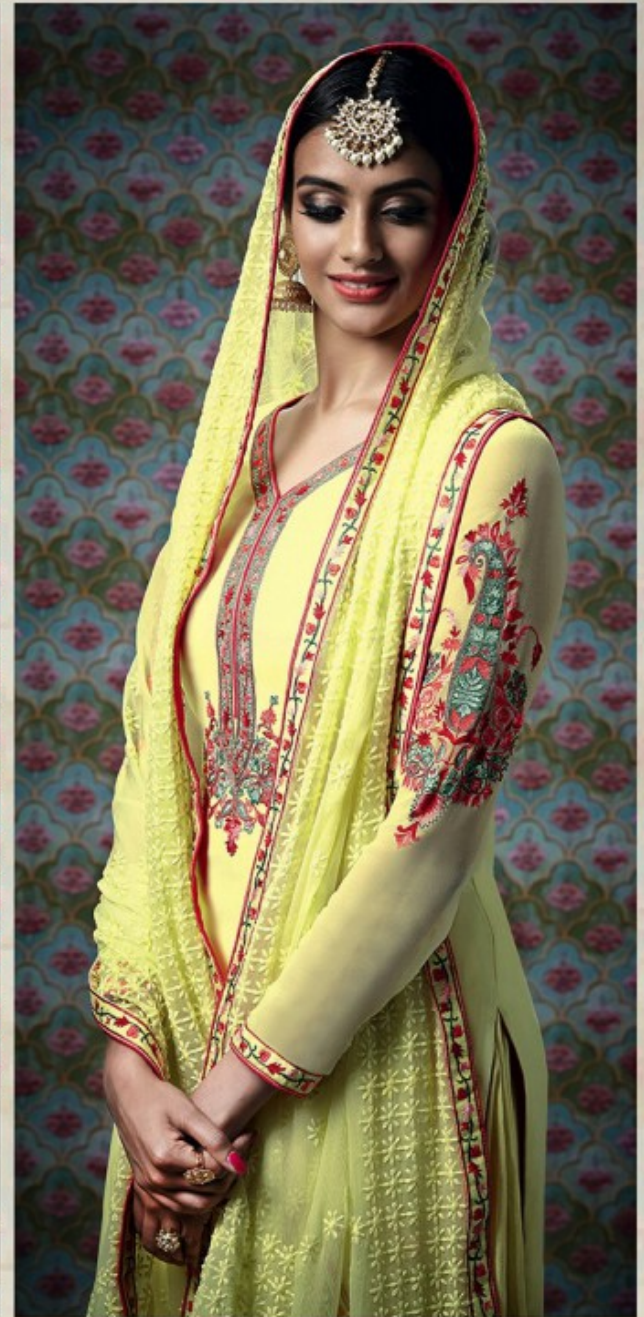

KIMORA'S
SR

7301

Embroidered and printed patterns
in soothing colour palette

TEXTILE DEAL

KIMORA'S
SIR

7302

Embroidered and printed patterns
in soothing colour palette

TEXTILE DEAL

KIMORA'S
SR

7303

Embroidered and printed patterns
in soothing colour palette

KIMORA'S
SR

7304

Embroidered and printed patterns
in soothing colour palette

TEXTILE DEAL

KIMORA'S
SIR

7305

Embroidered and printed patterns
in soothing colour palette

TEXTILE DEAL

KIMORA'S
SIR

7306

Embroidered and printed patterns
in soothing colour palette

TEXTILE DEAL

KIMORA'S
SR

7307

Embroidered and printed patterns
in soothing colour palette

TEXTILE DEAL

KIMORA'S
SIR

7308

Embroidered and printed patterns
in soothing colour palette

TEXTILE DEAL

KIMORA'S
SIR