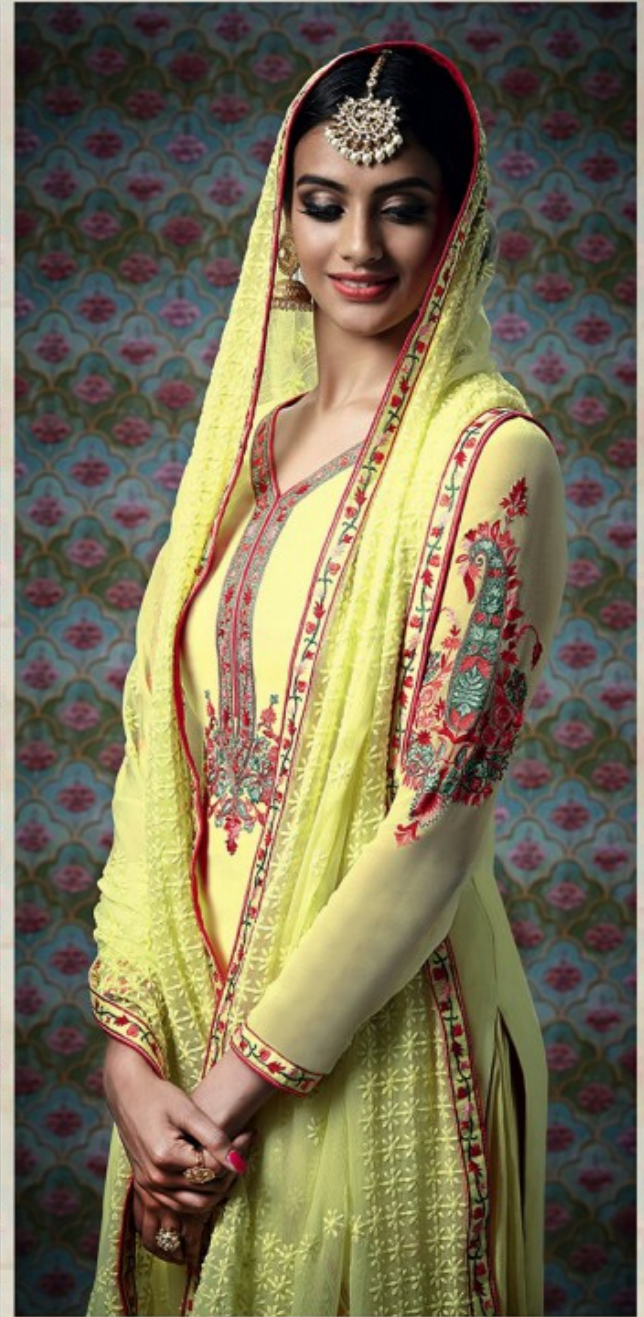

KIMORA'S  
SR

7301

Embroidered and printed patterns  
in soothing colour palette

TEXTILE DEAL

KIMORA'S  
SIR

7302

Embroidered and printed patterns  
in soothing colour palette

TEXTILE DEAL

KIMORA'S  
SR

7303

Embroidered and printed patterns  
in soothing colour palette

KIMORA'S  
*SR*

7304

Embroidered and printed patterns  
in soothing colour palette

TEXTILE DEAL

KIMORA'S  
SIR

7305

Embroidered and printed patterns  
in soothing colour palette

TEXTILE DEAL

KIMORA'S  
SIR

7306

Embroidered and printed patterns  
in soothing colour palette

TEXTILE DEAL

KIMORA'S  
SR

7307

Embroidered and printed patterns  
in soothing colour palette

TEXTILE DEAL

KIMORA'S  
SIR

7308

Embroidered and printed patterns  
in soothing colour palette

TEXTILE DEAL

KIMORA'S  
SIR