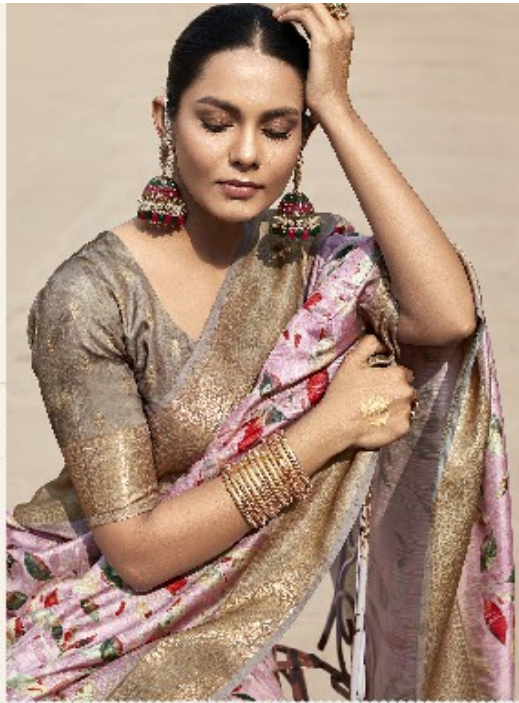

●● VIBRANT COLOR PALETTE

{250003}

RAPATH
The Best of Best

Splendid
●●● OPHE FNT SHIKAI LURP

{250004}

RAJPATH™
The World of Sarees

Opulence (250004)
COTTON COMFORT STAPLE

Traditional
ELEGANT CULTURAL DRAPERY
{250001}