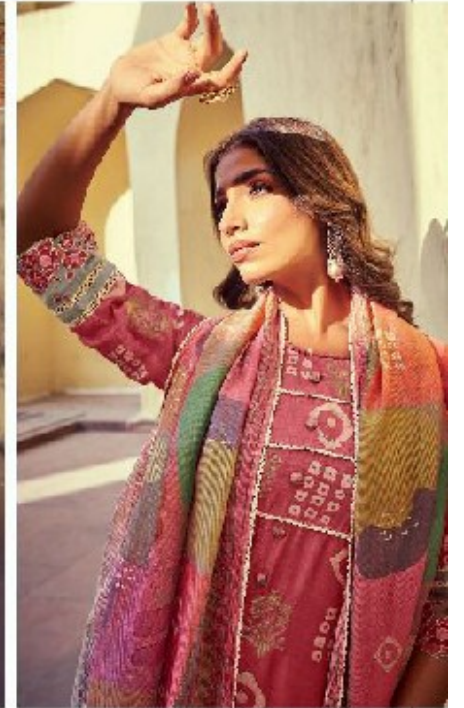

SAMAA

Joy Vijay<sup>TM</sup>

*Joy Vijay*

BE BEAUTIFUL INSIDE,  
SHOW THE WORLD YOUR  
BEAUTIFUL INSIDE  
BY JAY

CODE **8738**

*Jay Vijay*<sup>®</sup>

CODE | 8736

DESIGNED FOR THE HEAVEN  
KATHIENS - KANSI AND S.M.  
COTTON SILK COMBEE

*Jay Vijay*

CODE | 8731

THIS DESIGN IS AVAILABLE IN  
SIZES: XS, S, M, L, XL, XXL  
IT CAN BE GREAT TONING COLOR  
AND HAS GREAT PATTERNS

Joy Vijay®

CODE | 8736

100% COTTON  
100% COTTON  
100% COTTON  
100% COTTON