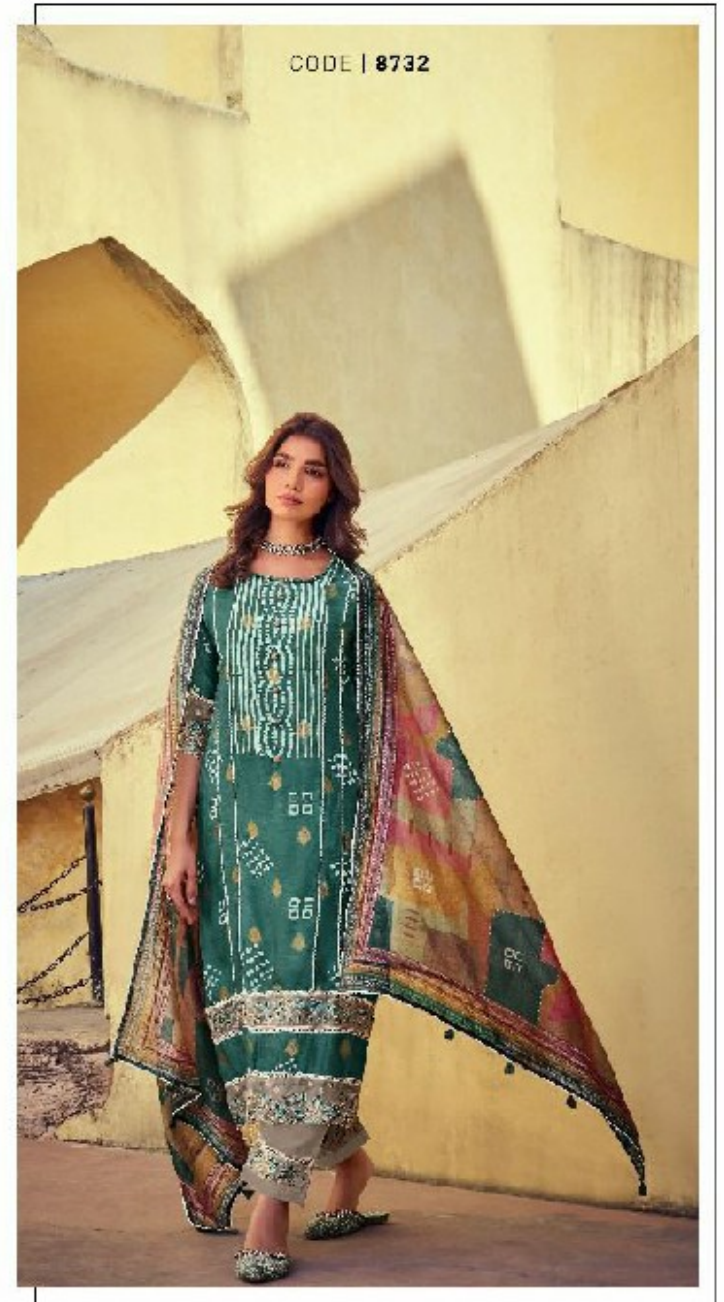

*Jay Vijay*

CODE | 8731

THIS DESIGN IS AVAILABLE IN  
SIZES: XS, S, M, L, XL, XXL  
IT CAN BE GREAT TONING COLOR  
AND HAS GREAT PATTERNS

Joy Vijay®

CODE | 8736

100% COTTON  
100% COTTON  
100% COTTON  
100% COTTON

DESIGNER: P. A. KANESHAJEE  
COLOR: PINK, WHITE, MAROON  
FIT: COMFORTABLE, WELL FITTED  
AS SHOWN

CODE | 8735

*Joy Vijay*<sup>®</sup>

© 2019. ALL RIGHTS RESERVED.  
THE JAY VIJAY STORES, CHENNAI  
BY NIKKI DESAI