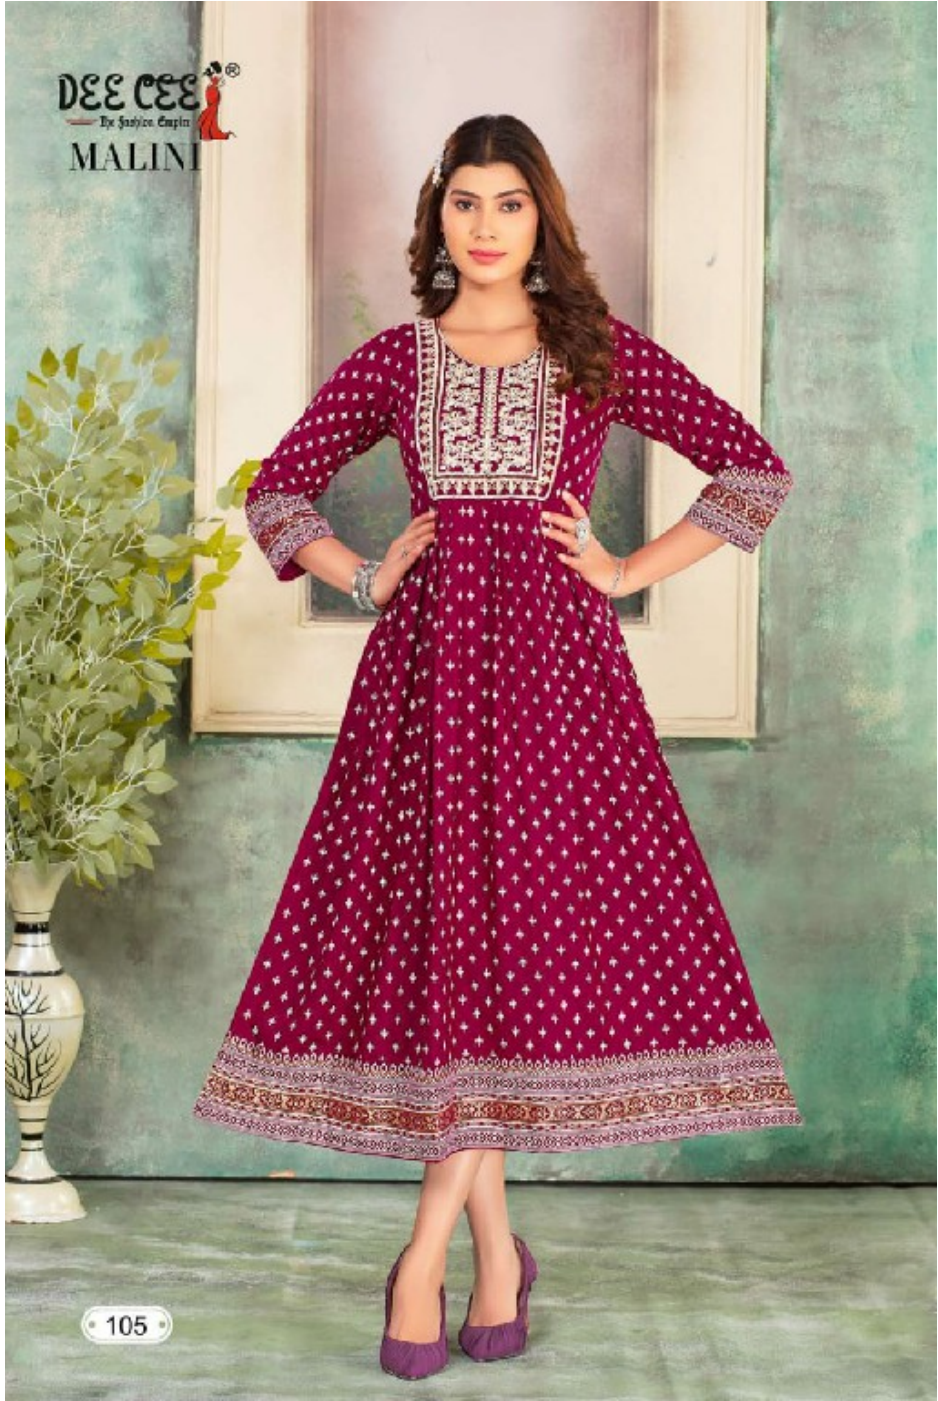

# MALINI

THE FASHION EMPIRE

DEE CEE  
— The Fashion Empire —  
MALINI

DEE CEE  
The Saffron Empire

FASHION WITH A PURPOSE.

DEE CEE  
The Fashion Empire  
MALINI

105

DEE CEE  
The Fashion Empire  
MALINI

malini  
THE FASHION EMPIRE

FAB :- HEAVY REYON  
PATTERN :- KURTI DORI WORK NECK  
SIZE :- M , L , XL , 2XL , 3XL , 4XL