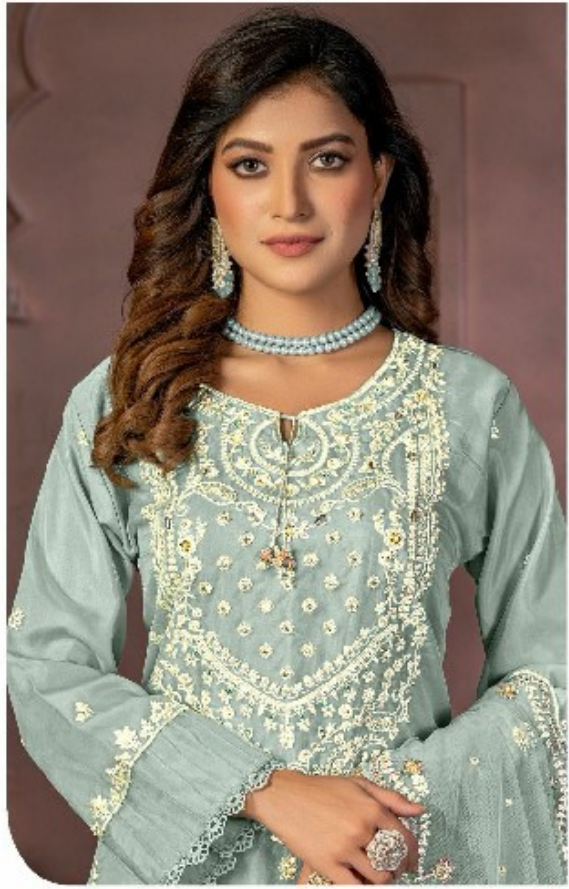

Fepic®

WASHING INSTRUCTIONS

DO NOT USE ANY TYPE OF BLEACH OR STAIN REMOVING CHEMICALS
BEFORE CUTTING / STITCHING, FABRIC SHOULD BE SOAKED IN WATER
(ALL COMPONENTS SEPARATELY) FOR 15 MINUTES
DO NOT KEEP WET FABRIC IN TWISTED FORM IN ORDER TO AVOID COPY MARKS |
WASH COLOURED AND WHITE FABRICS SEPARATELY
IRON CLOTHES AT MODERATE TEMPERATURE | DO NOT DRY FABRIC IN DIRECT SUNLIGHT
(EXTRA LACES, HANGINGS AND ACCESSORIES ARE NOT INCLUDED)

Sanober™
Aesthetic Ethnic By **Fepic**

SR - 3011 D