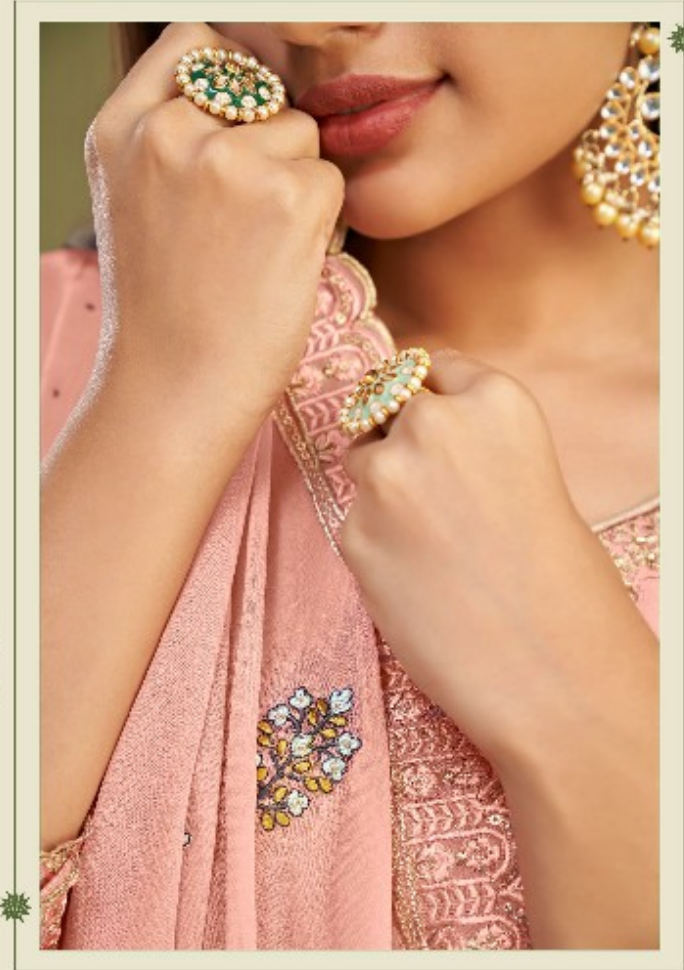

ALIZEH  
LACE DESIGNER WARE

divine

ALIZEH LACE DESIGNER WARE  
LACE DESIGNER WARE  
LACE DESIGNER WARE  
LACE DESIGNER WARE

3035

ALIZEH  
BY ALI HUSSAIN

trendy  
MUMBAI  
3037

ALIZEH  
SOL COLLECTION

trendy  
WHAT WE LOVE  
IS OUR AUTHENTICITY  
AND THE TRADITION WE  
3037