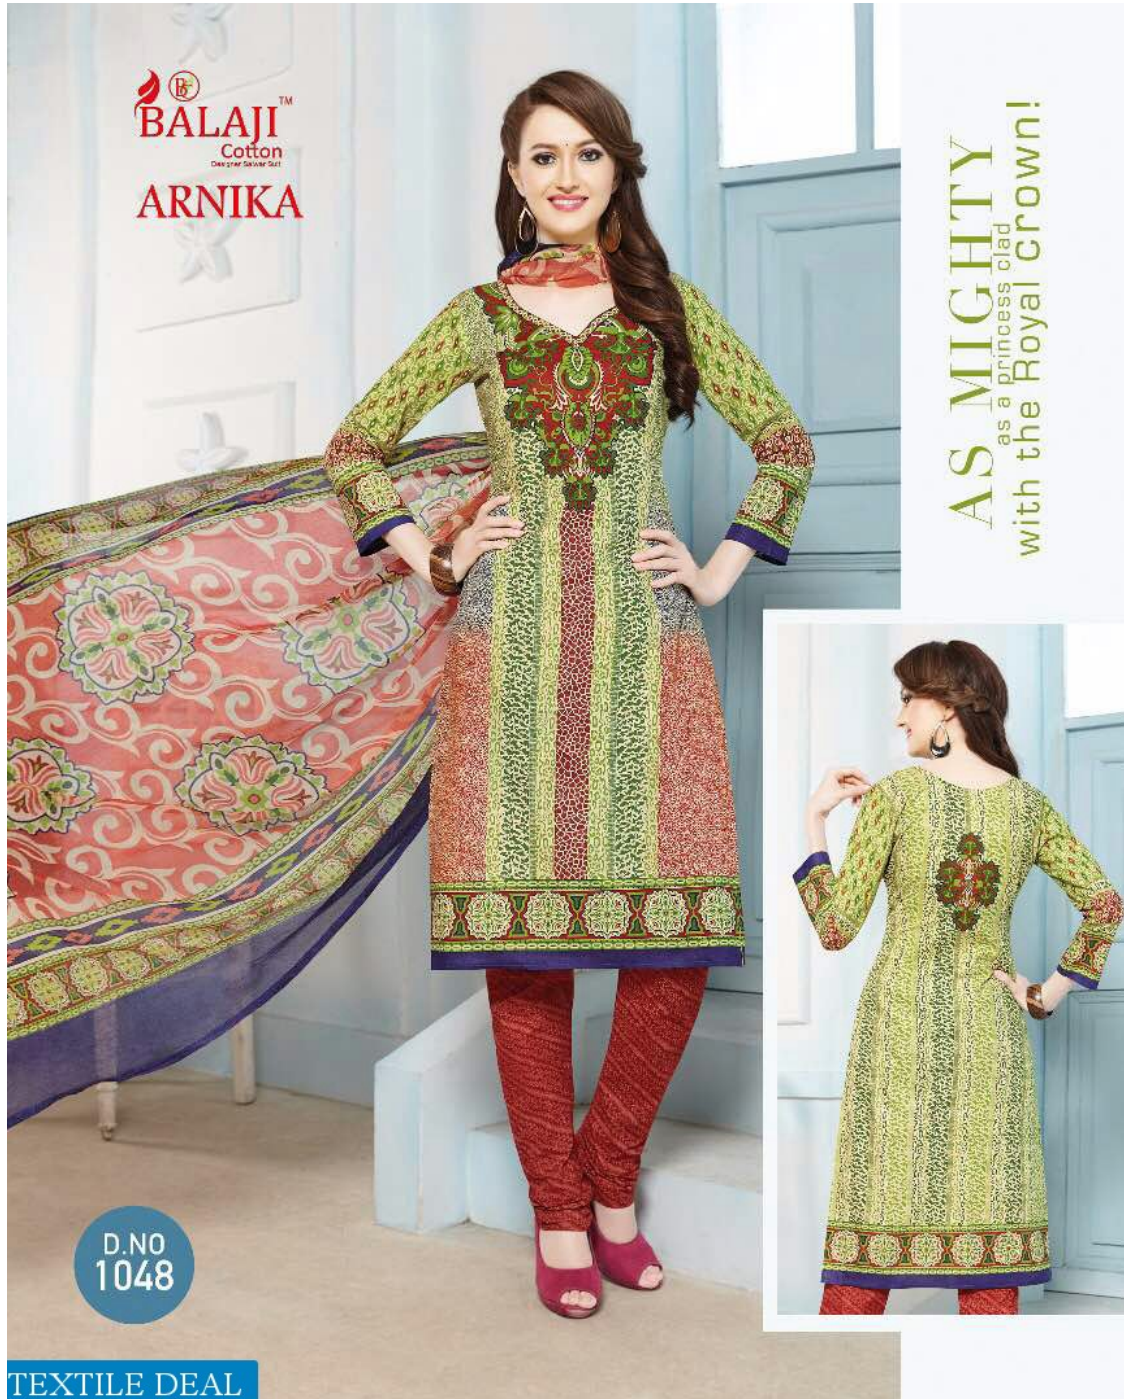

BALAJI^{TM}
Cotton
Designer Saree Suits
ARNIKA

AS MIGHTY
as a princess clad
with the Royal crown!

D.NO
1048

TEXTILE DEAL