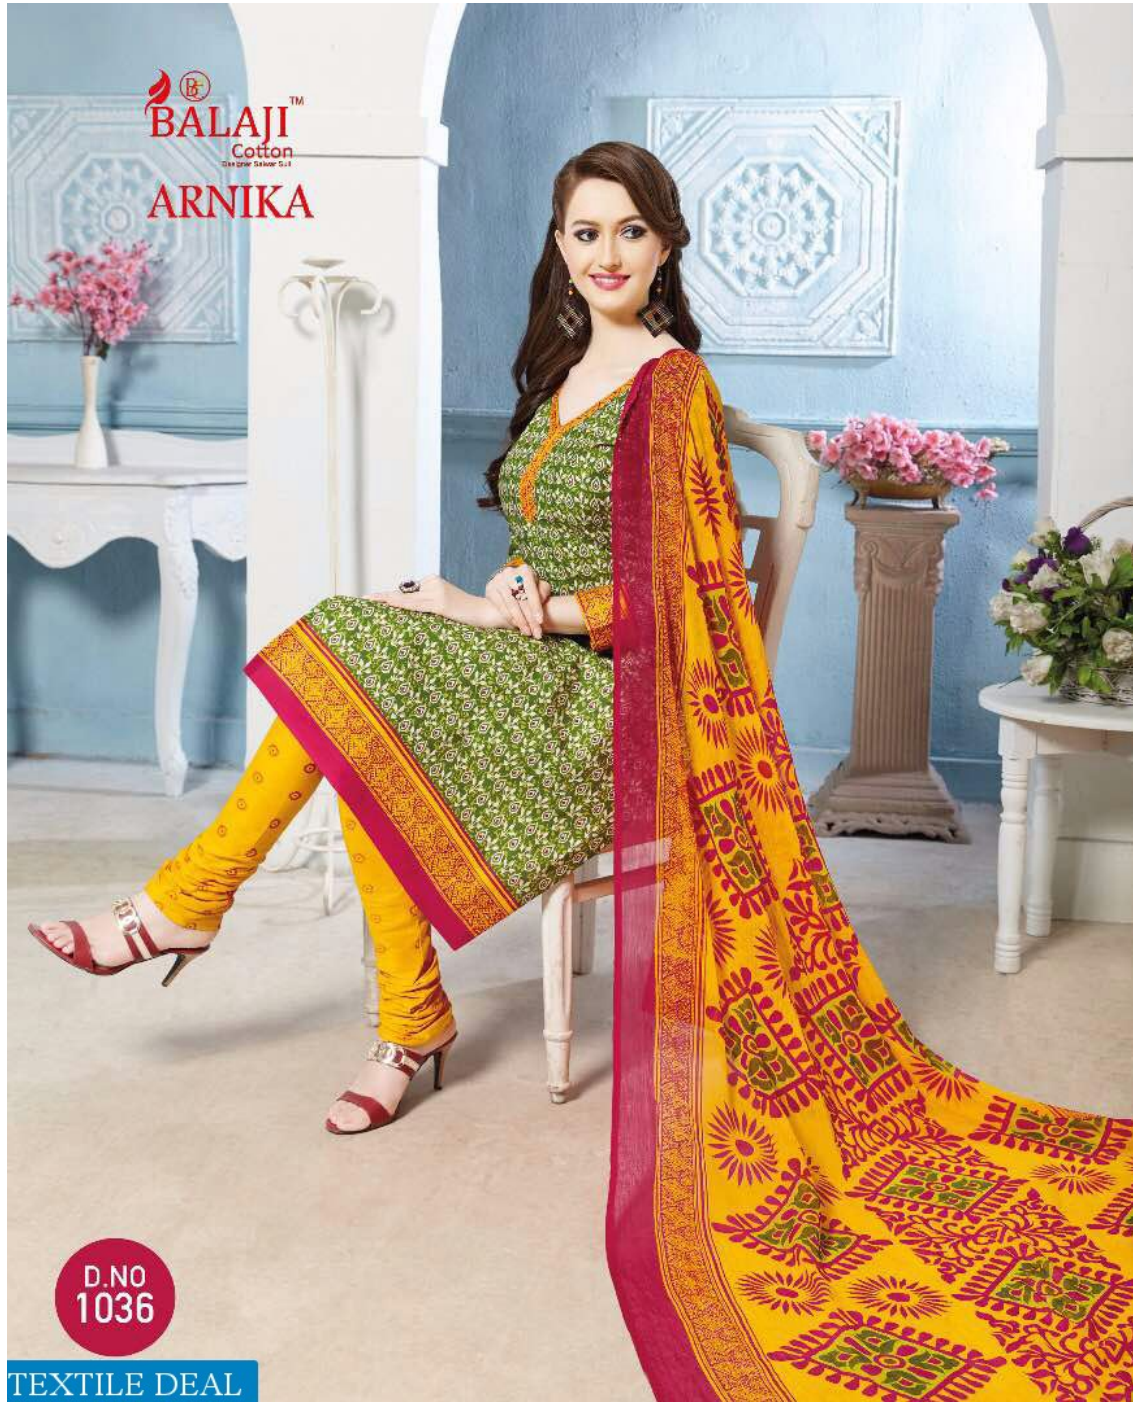

BALAJI^{TM}
Cotton
ARNIKA

D.NO
1036

TEXTILE DEAL