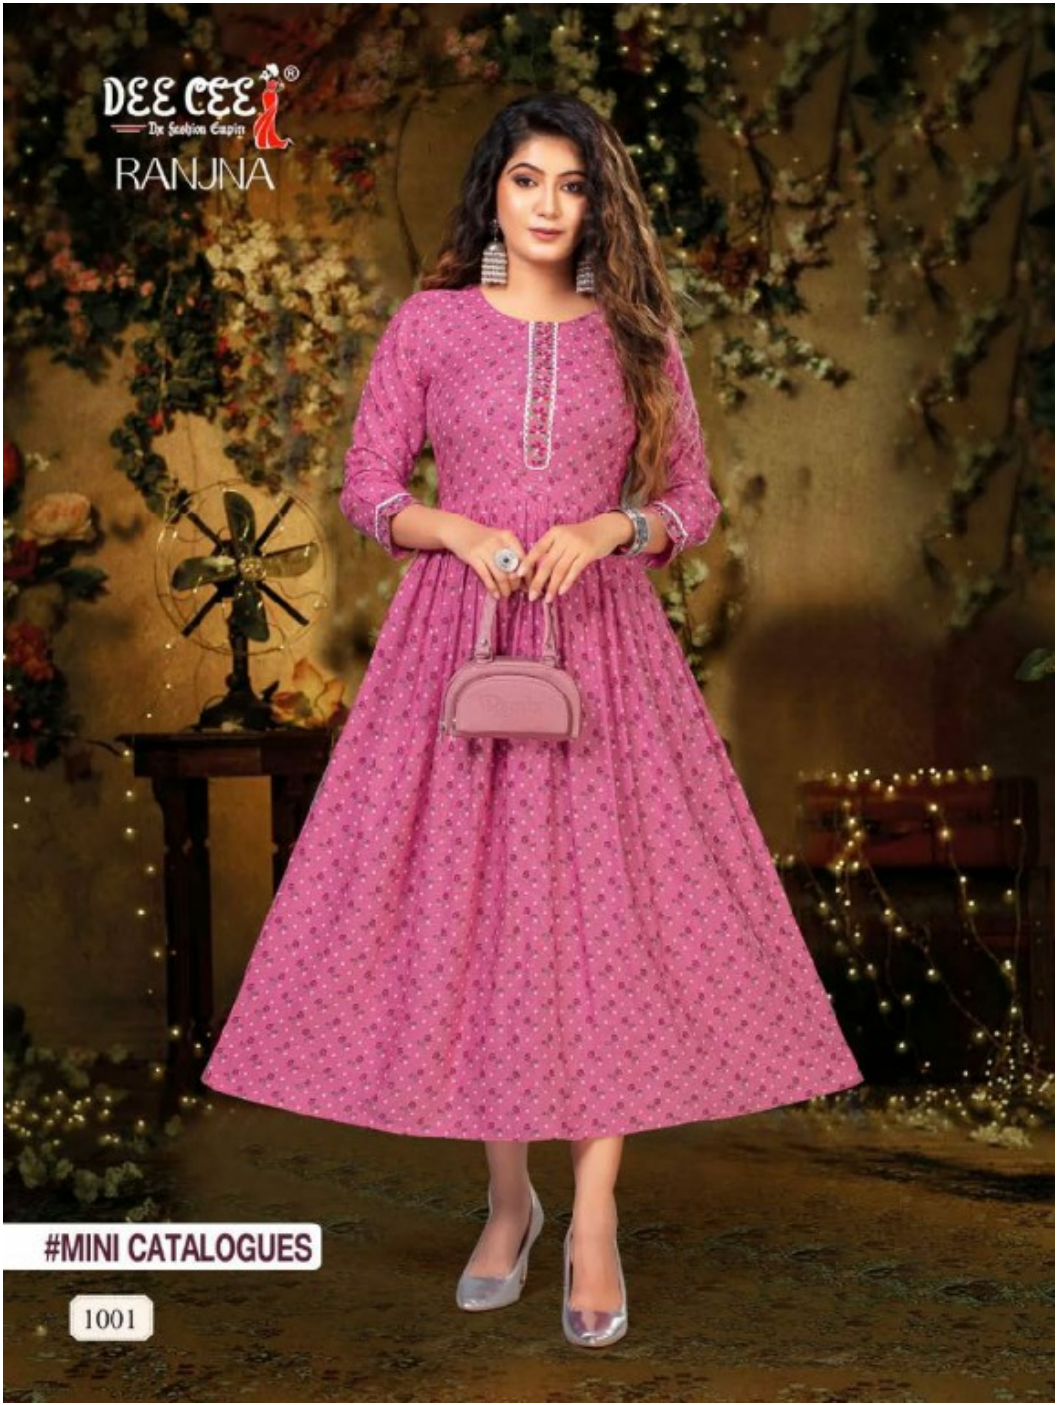

1004

DEE CEE®
The Fashion Capital
RANJNA

#MINI CATALOGUES

1002

DEE CEE®
The Fashion Captain
RANJNA

#MINI CATALOGUES

1003

DEE CEE®
The Fashion Capital
RANJNA

#MINI CATALOGUES

1001

FAB:- RAYON PRINT.
PATTERN:- FLARED LONG KURTI WITH COMPUTER
EMBROIDERY PATTI WITH LACE. COMPUTER EMBROIDERY
WITH LACE ON 3/4 SLEEVE.
LENTH:- 46"
GHERA :- 40"
SIZE:- M, L, XL, XXL

RANJNA