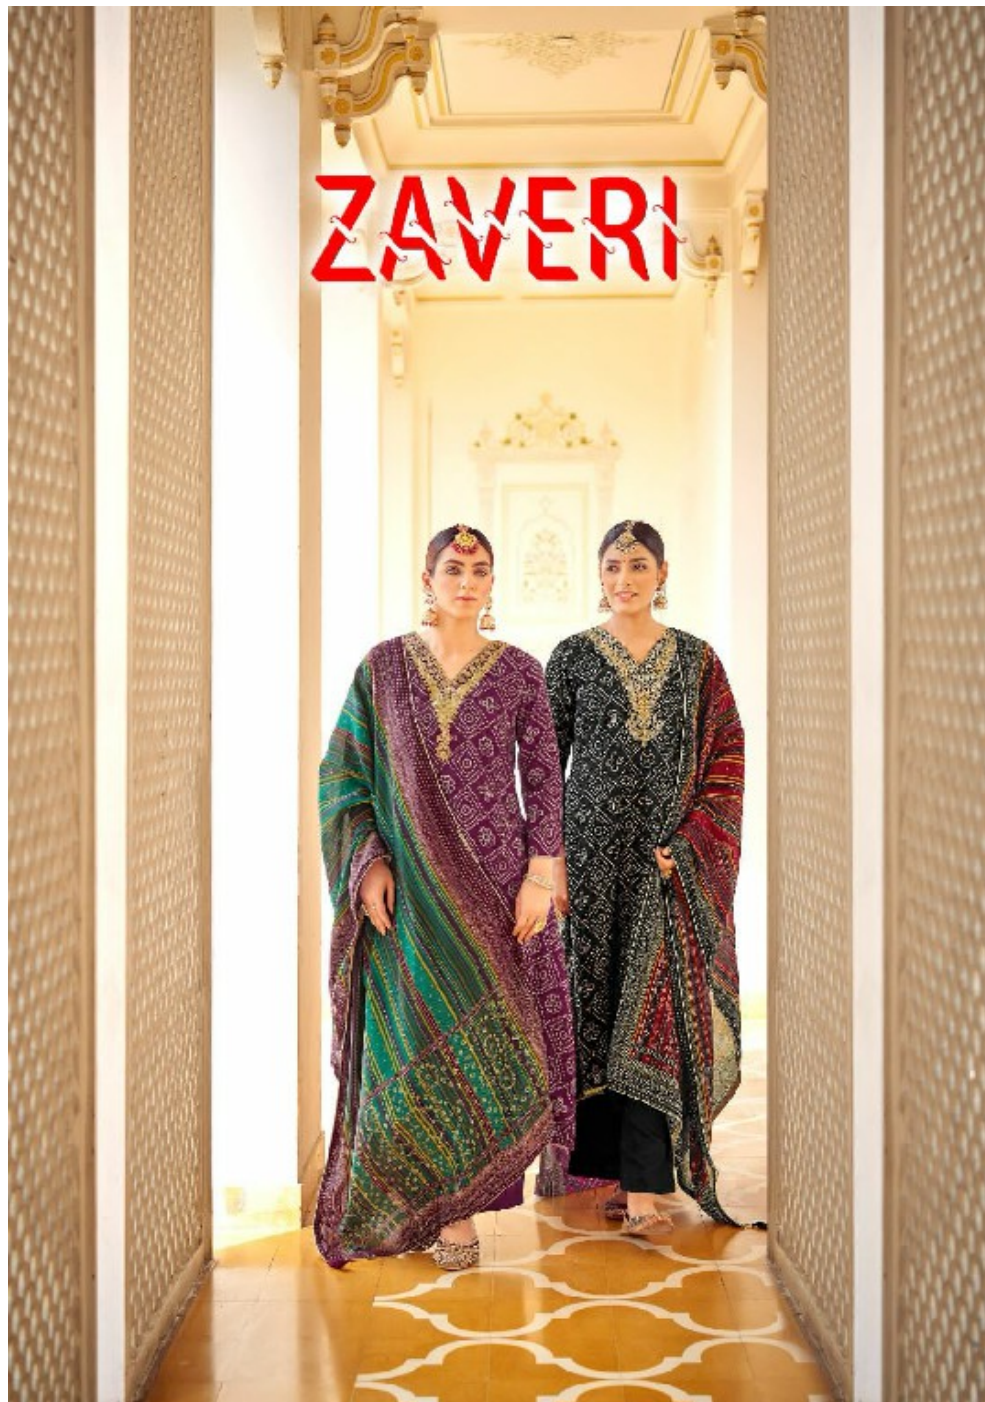

ZAVERI

← 1005 →

THE SENSATIONAL.
High fashion and classic colors come together to break the monotony.

THE MARVELLOUS

*Have a little fun with the conventional silhouette
accentuated with crushed-texture*

*Feel alachar exuberance with this glorious privilege of creation
Exalting new outlook for trends and fashion progression.*