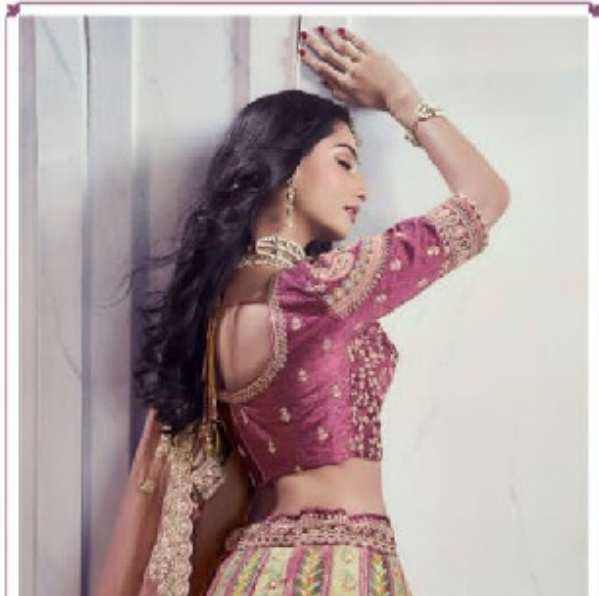

UNIVERSAL  ESSENCE

ROYAL
• 1035 •

FRESH  VIBRANT

FAIRYTALE ✦ FANTASY

FRESH ✦ VIBRANT

FAIRYTALE ✦ FANTASY

ROYAL

BRIDAL  COUTURE

FEATURING INTRICATE DETAILING ON FLORAL MOTIFS,
AUTHENTIC FABRIC, LAMBI APPEAL AND A PRINCESS FEEL
WALK YOUR STEP IN TO YOUR DREAM WEDDING!
EVERYTHING IS PERFECTLY CRAFTED TO MAKE THIS BRIDAL
COUTURE A PERFECT STATEMENT PIECE!