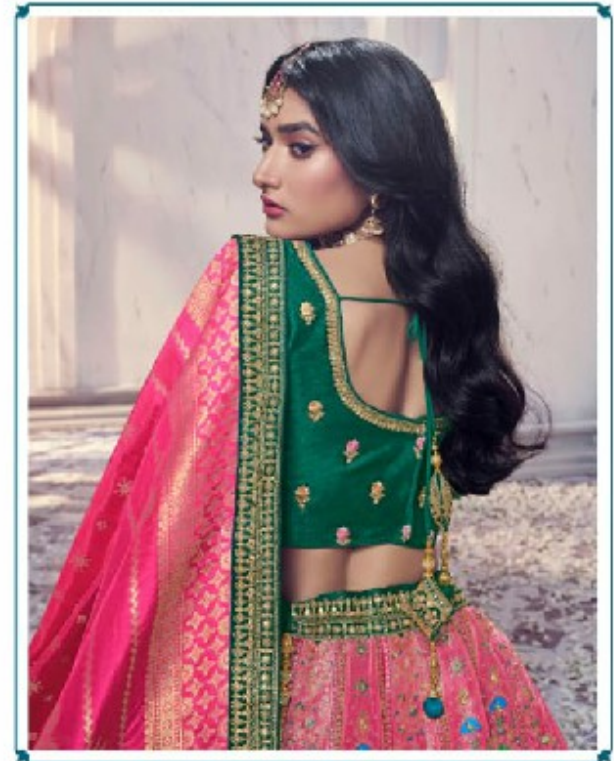

ROYAL

• 1038 •