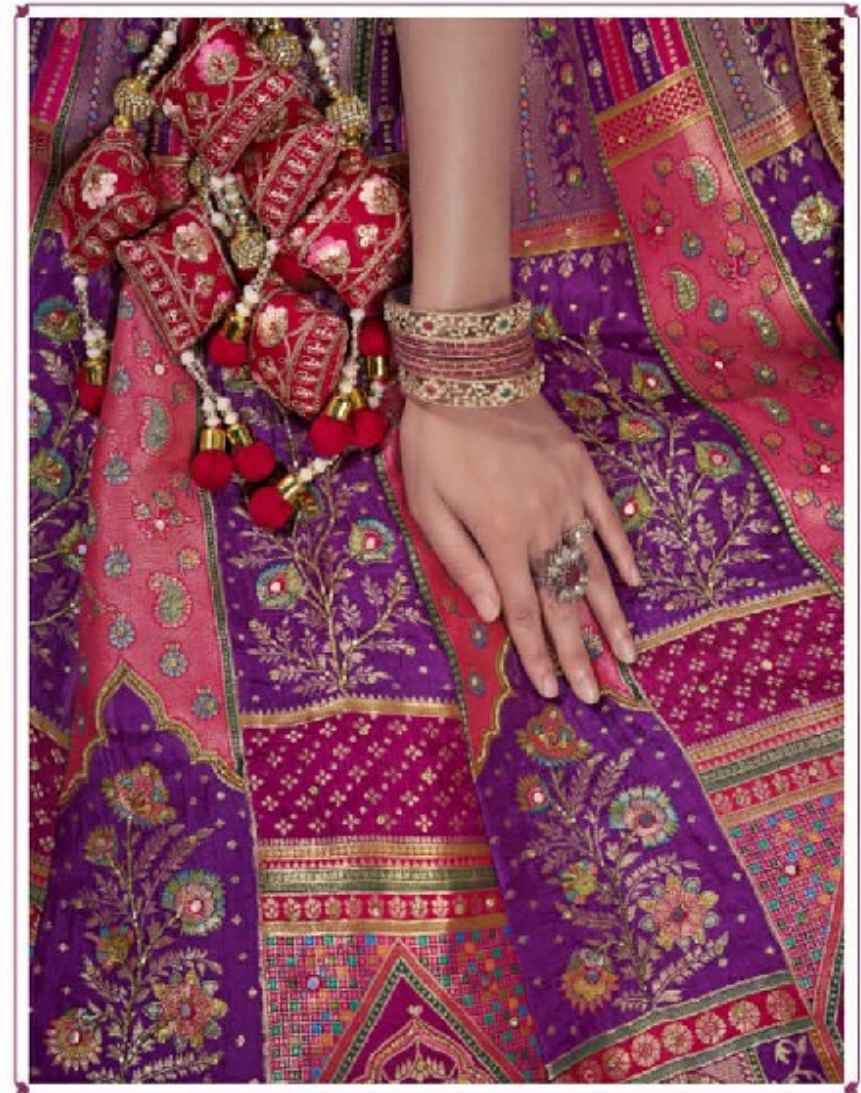

UNIVERSAL  ESSENCE

ROYAL
• 1035 •

FRESH  VIBRANT

FAIRYTALE ✦ FANTASY

FRESH ✦ VIBRANT

FAIRYTALE ✦ FANTASY

ROYAL

BRIDAL  COUTURE