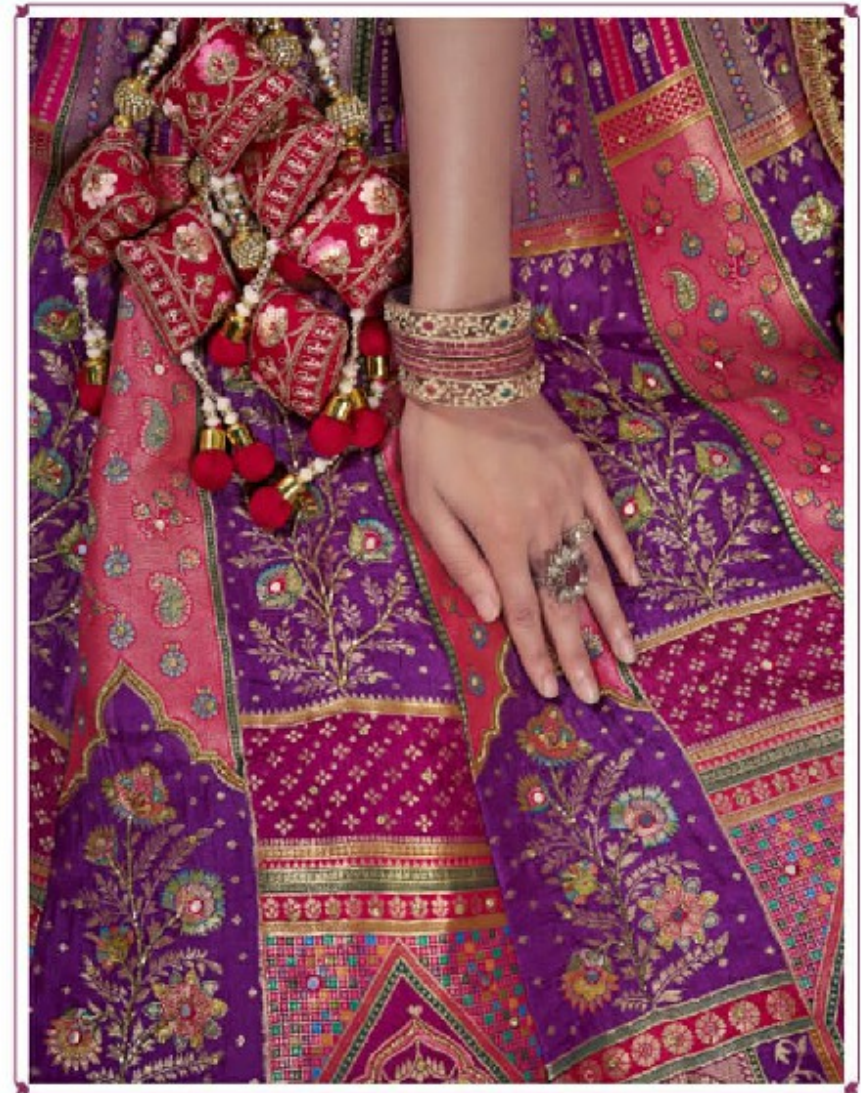

FRESH ✦ VIBRANT

FAIRYTALE ✦ FANTASY

ROYAL

BRIDAL ✦ COUTURE

FEATURING INTRICATE DETAILING ON FLORAL MOTIFS,  
AUTHENTIC FABRIC, LAMBI APPEAL AND A PRINCESS FEEL.  
WALK YOUR STEP IN TO YOUR DREAM WEDDING!  
EVERYTHING IS PERFECTLY CRAFTED TO MAKE THIS BRIDE  
COUTURE A PERFECT STATEMENT PIECE!