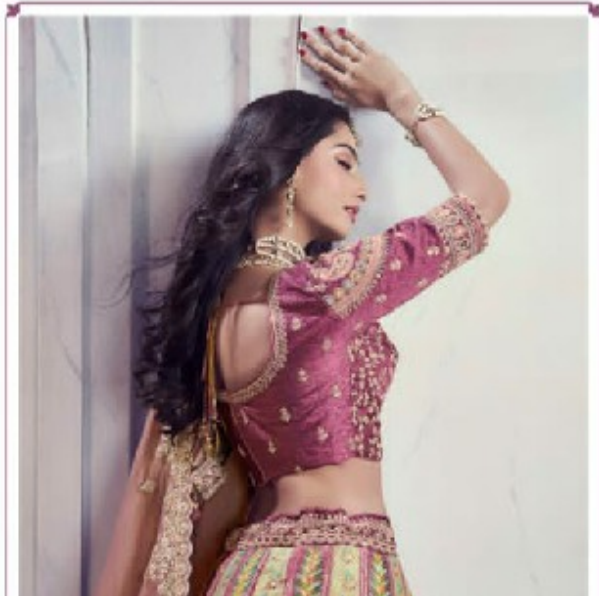

FRESH ✦ VIBRANT

FAIRYTALE ✦ FANTASY

ROYAL

BRIDAL ✦ COUTURE

FEATURING INTRICATE DETAILING ON FLORAL MOTIFS,  
AUTHENTIC FABRIC, LAMBI APPEAL AND A PRINCESS FEEL.  
WALK YOUR STEP IN TO YOUR DREAM WEDDING!  
EVERYTHING IS PERFECTLY CRAFTED TO MAKE THIS BRIDE  
COUTURE A PERFECT STATEMENT PIECE!