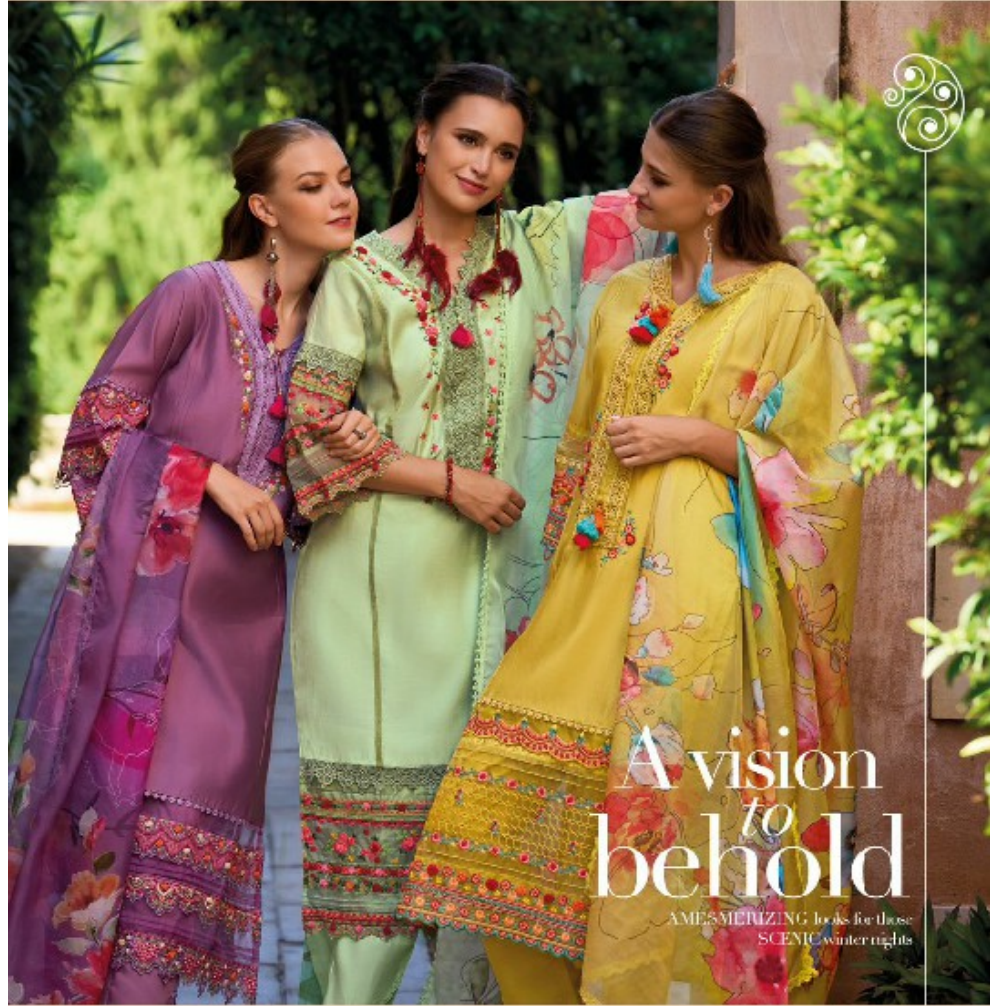

Fashion
ESTABLISHED IN 2010

KAILEE

WOMEN'S WEAR

42463

KALEE
fashion

**modern
musing**
and ethnic fascinations
in this azure sky dress

A vision
to
behold

AMERIZING looks for those
SCENIC winter nights