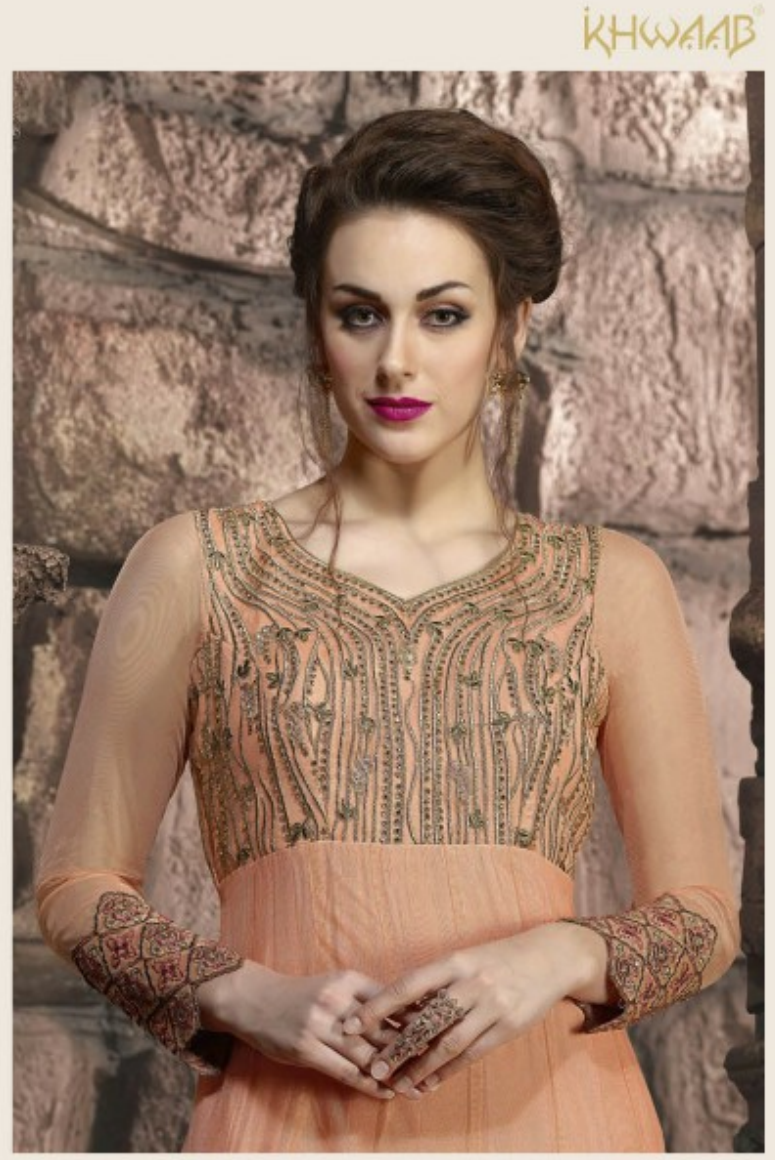

TEXTILE DEAL

KHWAAB

KHWAAB®

Striking embroidered gown embellished with
unique cutwork detailing on delicate netting.

KHWAAB

10002 |
TEXTILE DEAL

KHWAAB®

KHWAAB