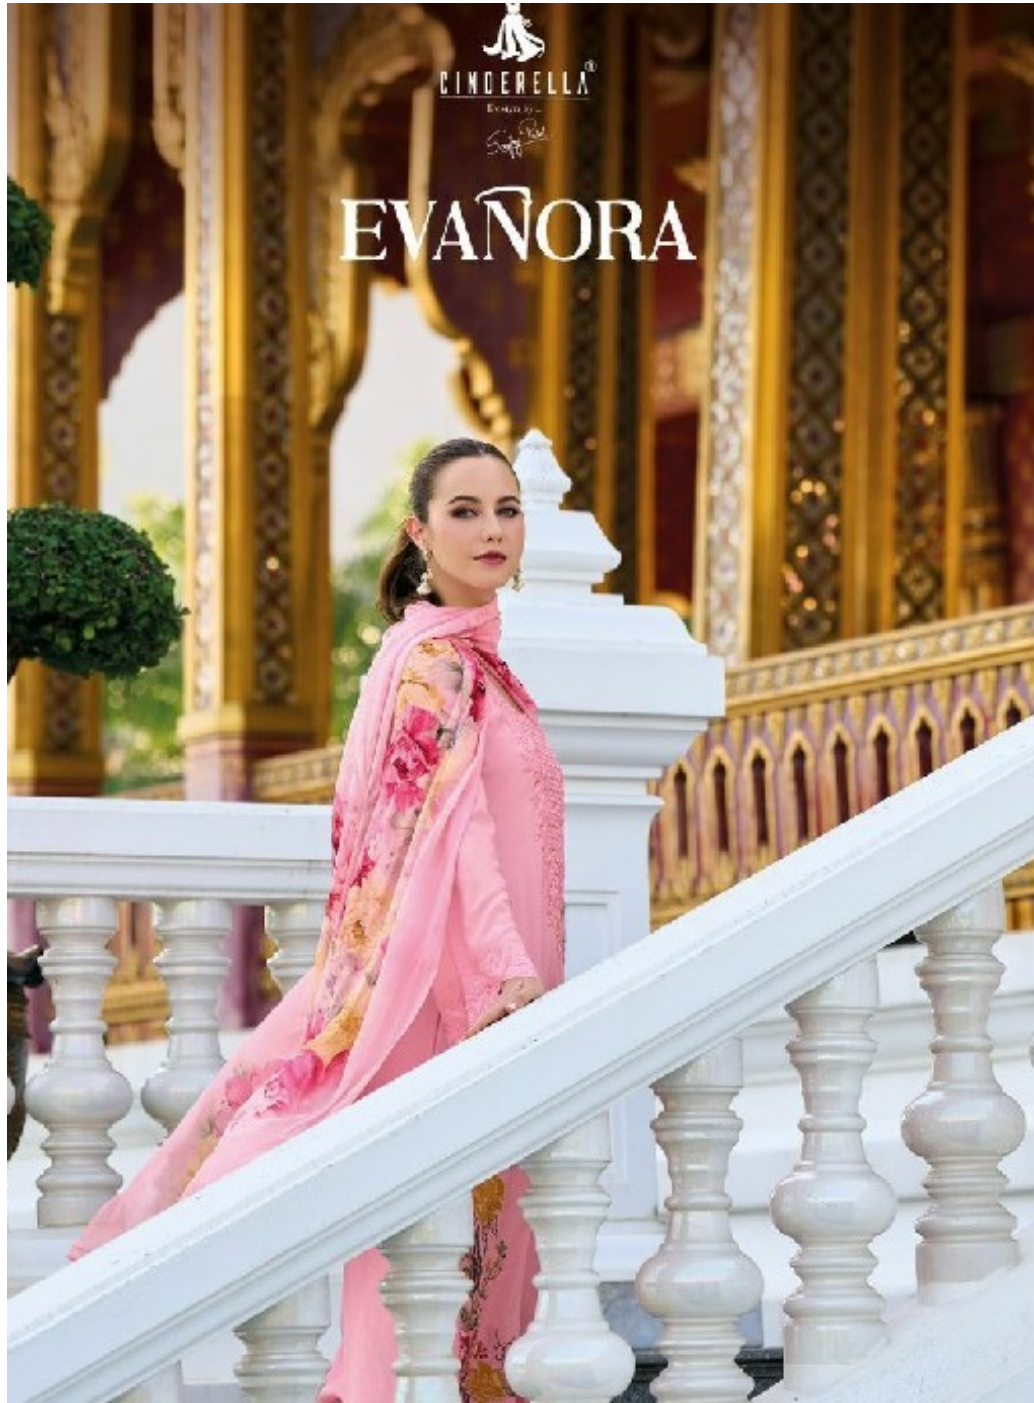

CINDERELLA[®]
Evania by
Sofy

EVANORA

SPARKLE

Fashion is just another accessory for someone with great style
.....

SPARKLE

Fashion is just another accessory for someone with great style

.....

CINDERELLA[®]
Design by
Sophia

CINDERELLA
Dresses

10621

CINDERELLA®
DESIGN BY
Sangeeta

10620

PRICELESS

Elegance is when the inside is as beautiful as the outside

10622

FEARLESS