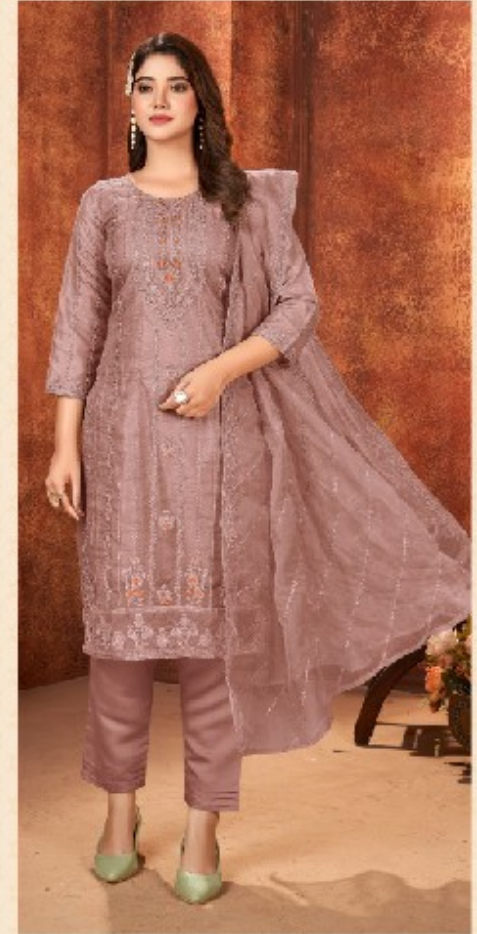

Serena
Professional Suits
BY MEGHA EXPORT

TOP
ORGANZA HEAVY EMBROIDERY WORK

BOTTOM/INNER
DULL SHANTUN

DUPATTA
ORGANZA HEAVY EMBROIDERY WORK

S - 243 D