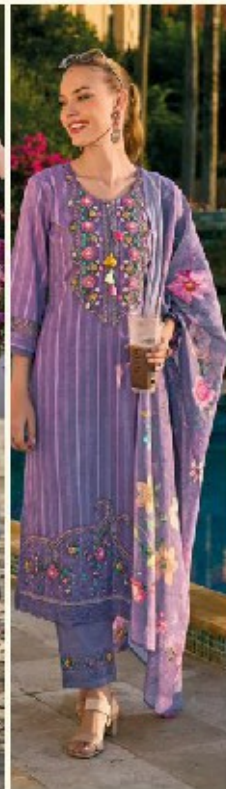

KAILEE

DESIGNER EMBROIDERY WEAR

42503

42506

KAILEE
fabrics
CLASSIC ELEGANT WEAR

42504

K
KAILEE

42505

42502

Friend
COLOR Cocktail glamour pale or ethnic edge

42501

KAILEE
fashion
TRIPPLI EMBROID. WEAR

begum

VOL-5

42501

42502

42503

42504

42505

42506

42507

42508