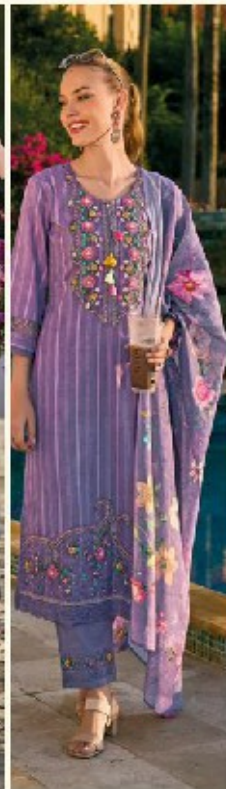

KAILEE

PAKISTANI FASHION

42503

KAILEE
fabrics
CLASSIC ELEGANT WEAR

42504

42508

42505

42502

Friend
COLOR Cocktail glamour pale or ethnic edge

42501

KALEE
fashion
TRIPLO EMBROIDERY

begum

VOL-5

42501

42502

42503

42504

42505

42506

42507

42508