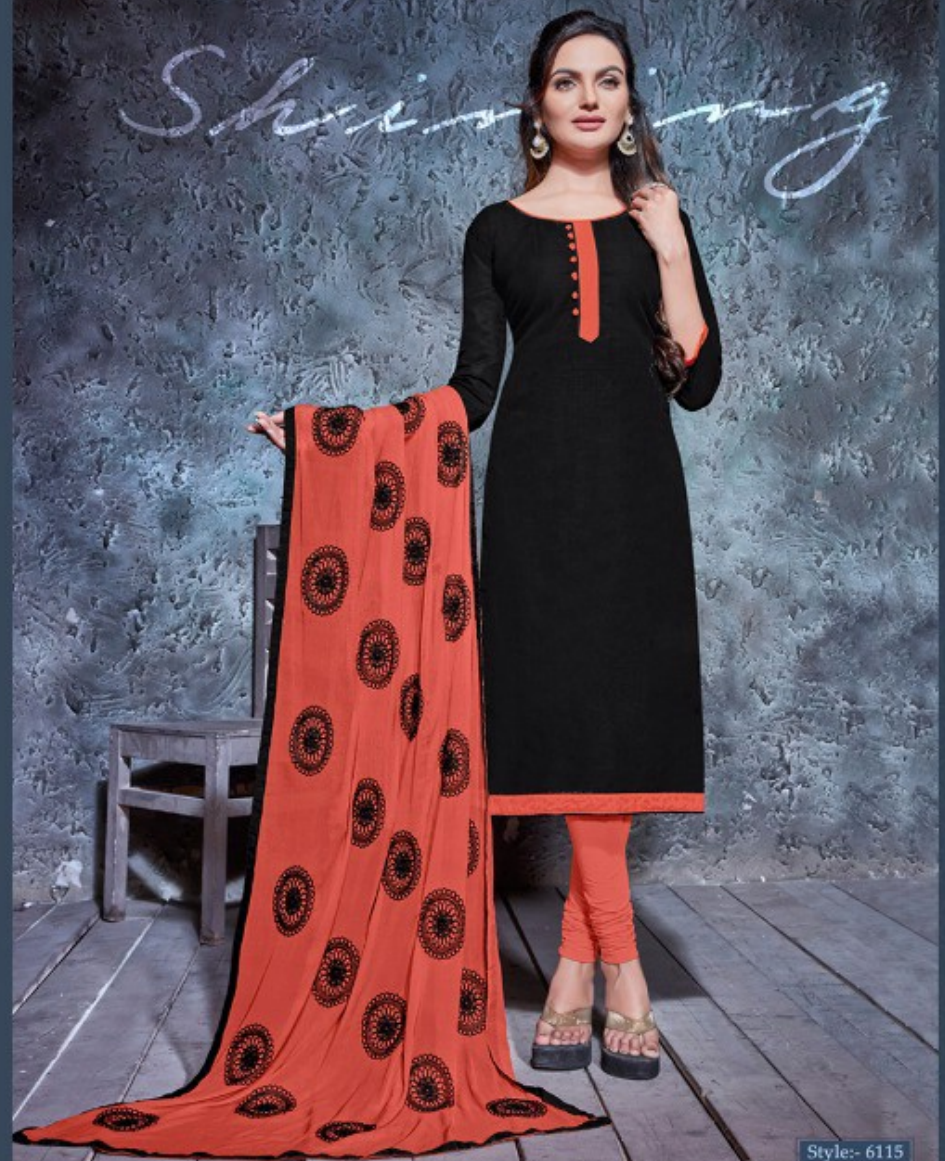

Style:- 6114

TEXTILE DEAL

Shining