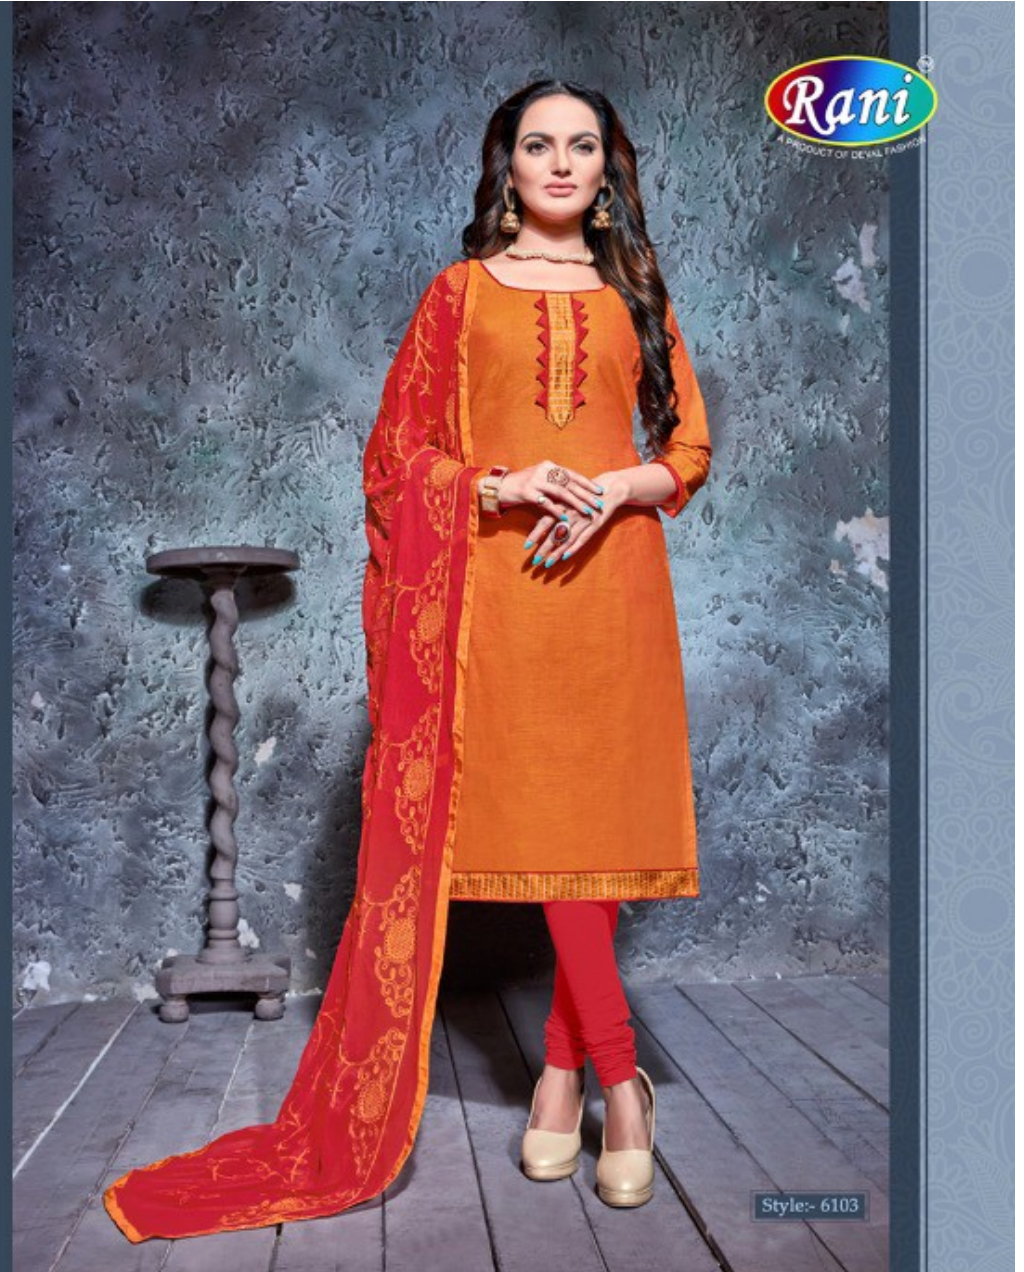

Style- 6113

TEXTILE DEAL

Look

The Art and style that gives you the dedired look

TEXTILE DEAL

Style:- 6103

RaniTM
A PRODUCT OF DEVAL FASHION

Harity