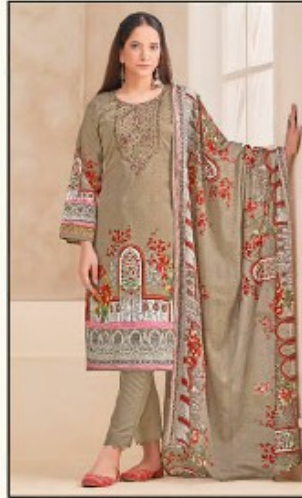

D.No. 1001

AK
AL KARAM®
LAWN COLLECTION

Orchid
Embroidered Collection
WITH SWAROVASKI DIAMOND