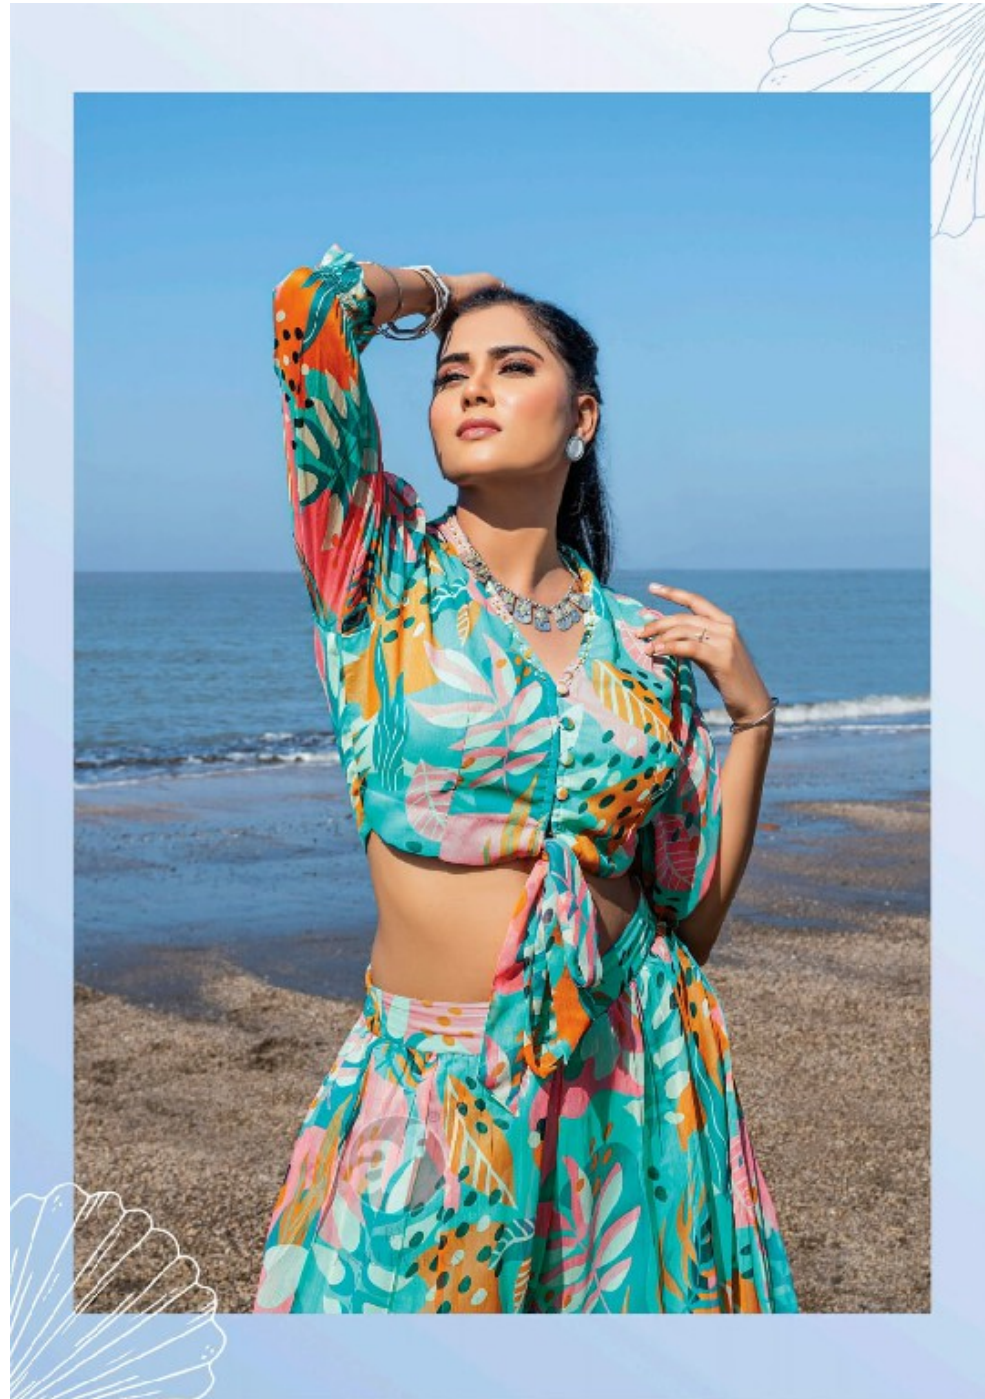

HELLO
Summer

BY
ANTU FABRICS

Beautiful

MEWFLA FIPSE, DO SZCZĘLIWIEJ I BH FUTURZYSTKI

3522

Gorgeous

4 FULSROOF ELDIGFX IGBTI JFC

BY
ANTU FABRICS

3523

BY
ANJI FABRICS

HELLO
Summer
FABRICS BY ANJI FABRICS

Fantastic
T O F D B M P D D B T P O T I D F F E I T O F D B M B U L L S F T

3521

HELLO Summer

FNCSDCFIF\FHBDOP\BOE CP\TF

BY ANJO FABRICS