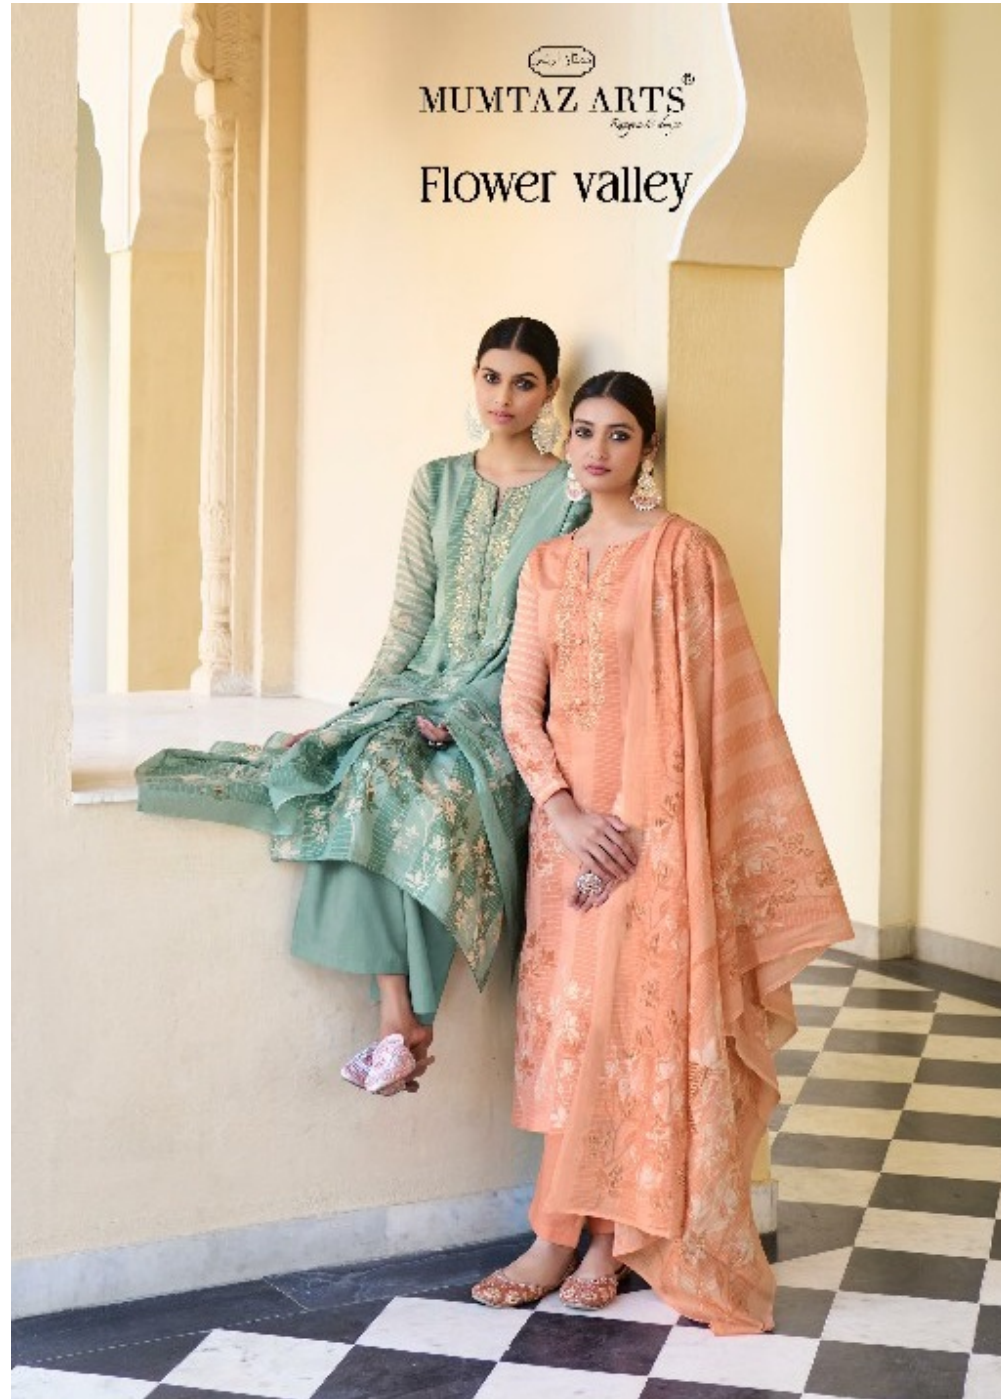

ممتاز آرٹس
MUMTAZ ARTS®
Punjab, India

Flower valley

Flower valley

MUMTAZ ARTS[®]
Mujer de Luz

Flower valley

With a wonderful mix of graceful colors along with classy designs, this range is sure to get all the attention. make your wardrobe sense this freshness and give your traditional wear a change.

////// #mumtaz arts

MUMTAZ ARTS
Bygone & Beyond

SWATHR THE BEST WITH THE
UNMATCHABLE SHADYS OF
GREEN & MAGENTA WITH
GOLDEN INTRICATE
DETAILING.

FLOWER VALLEY-7002

MUMTAZ ARTS[®]
Design & Fashion

FASHIONABLE CREDITS TO
COLOR & STYLE DETAILS THAT
HAVE INSPIRED TRENDS
AROUND THE WORLD.

THE VIBRANT BLUE
STRAIGHT CUT DRESS
WITH DECENT
EMBROIDERY IN NECKLINE
MAKES THE FASHION
AESTHETICS

FLOWER VALLEY-7003

FLOWER VALLEY-7006

THERE IS TO CONTRAST TWO
ELEMENTS SO YOU DON'T END
UP OVER DOING THE FEMININE
QUOTIENT