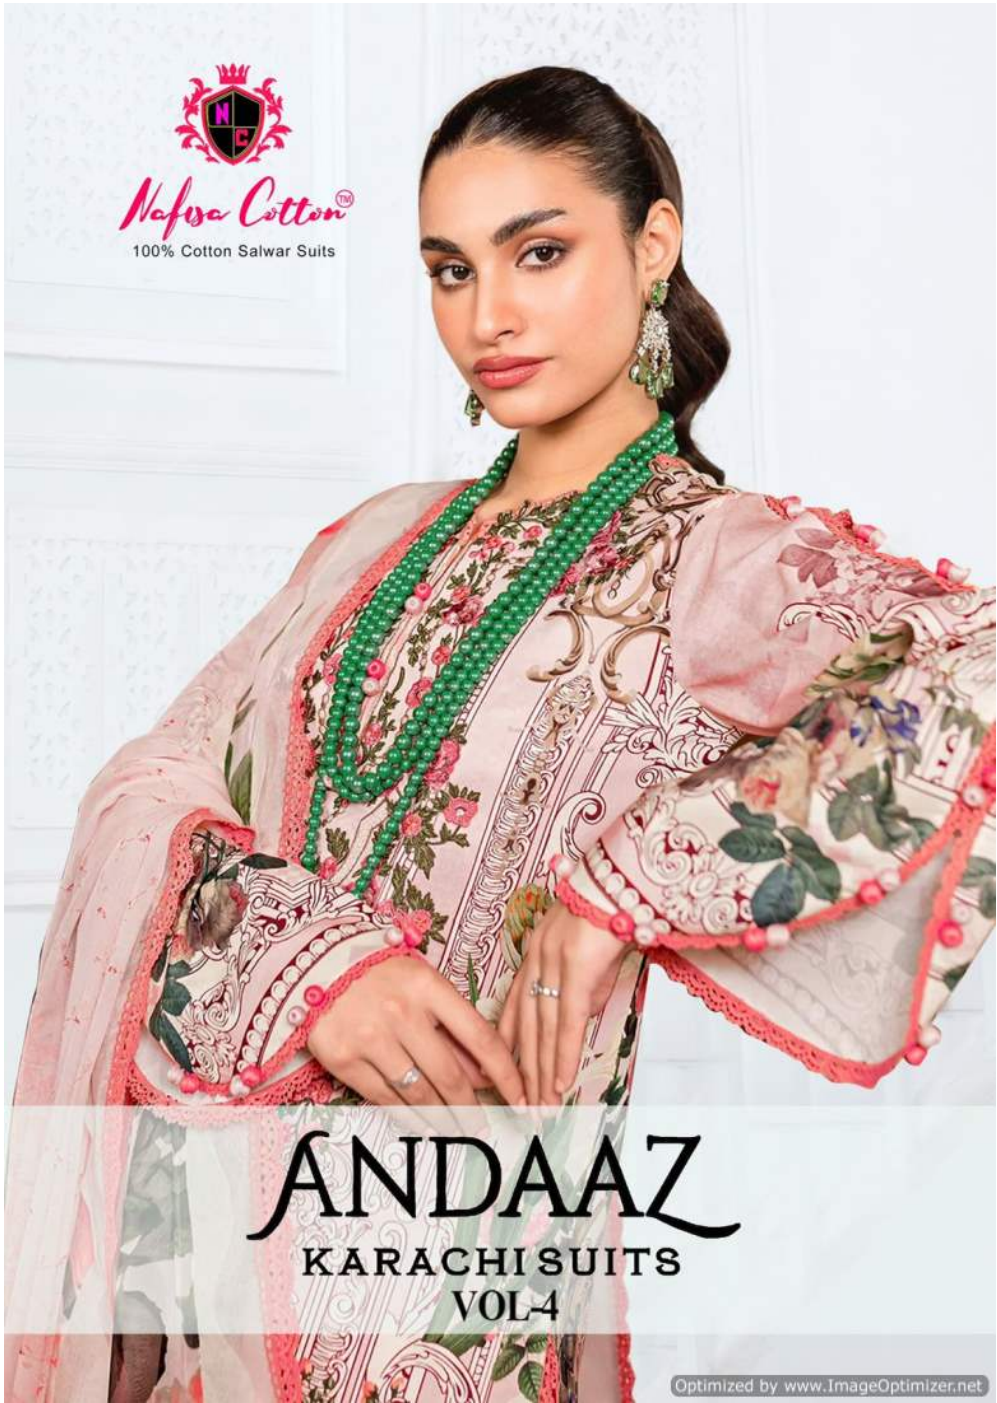

*Nafisa Cotton*TM
100% Cotton Salwar Suits

ANDAAZ
KARACHI SUITS
VOL-4

Nafsa Cotton[®]
100% Cotton Salwar Suits

D.NO
4003

style ahvalys
remains same as it depends on you but fashion
like season change.

Nafsa Cotton[®]

100% Cotton Salwar Suits

D.NO
4004

Nafsa Cotton[®]

100% Cotton Salwar Suits

D.NO
4005

EXOTIC FLORAL

She is an intelligent, affluent, sophisticated woman and is basing in her ability to make important decisions for her self and her family.