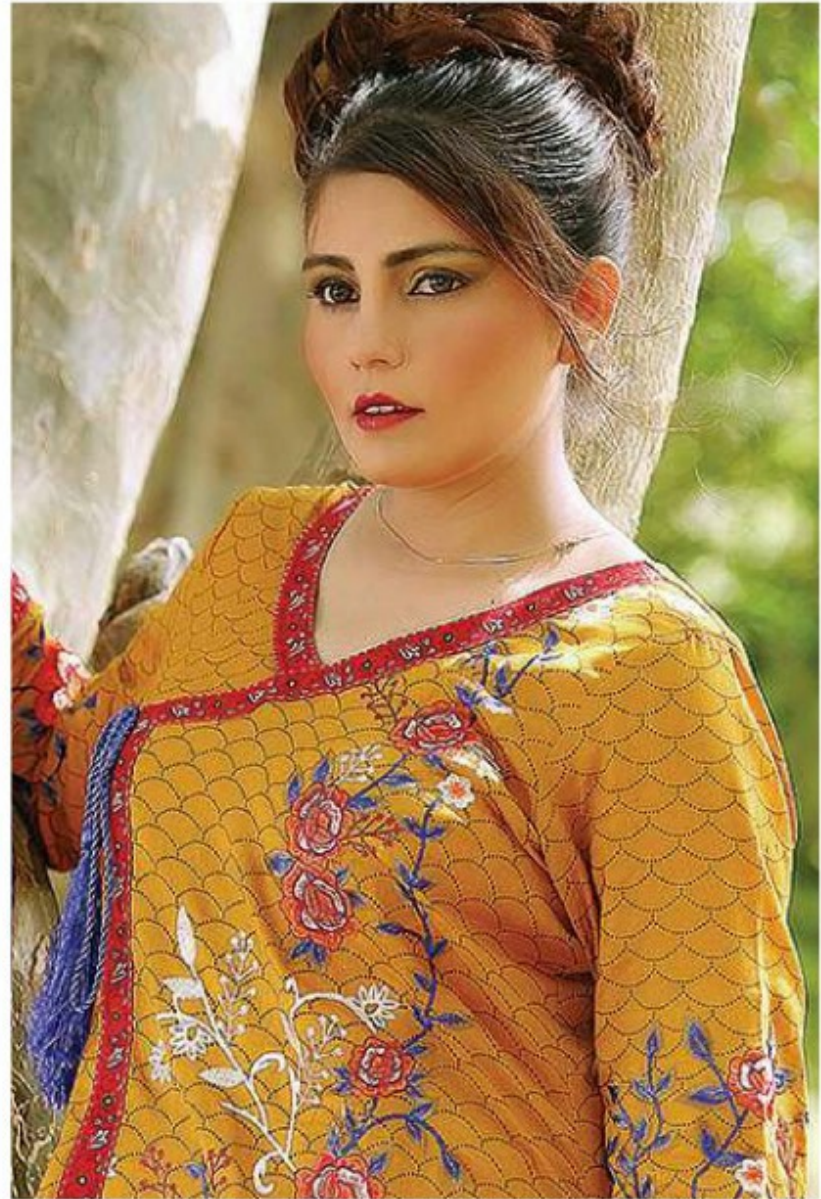

TEXTILE DEAL