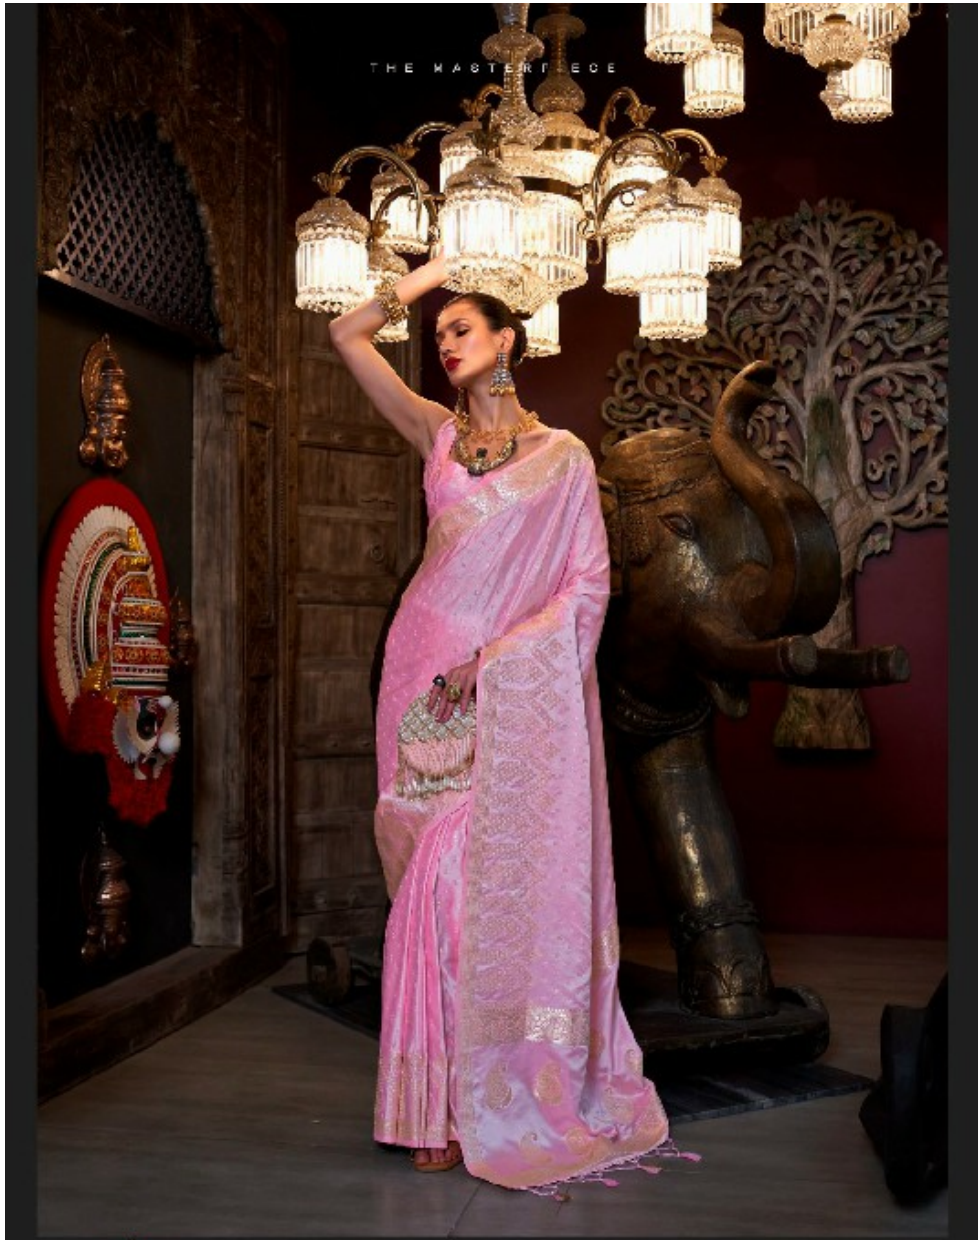

# KONTINA SILK

PURE SATIN HANDLOOM WEAVING 3 2 3 0 0 5

RAJTEX  
Handcrafted  
Accessories | Jewellery | Footwear

THE MASTERPIECE

ARTICLE / 323009

THE MASTERPIECE

  
**RAJTEX**  
*Handloom*  
In Lucknow | Varanasi | Gurgaon