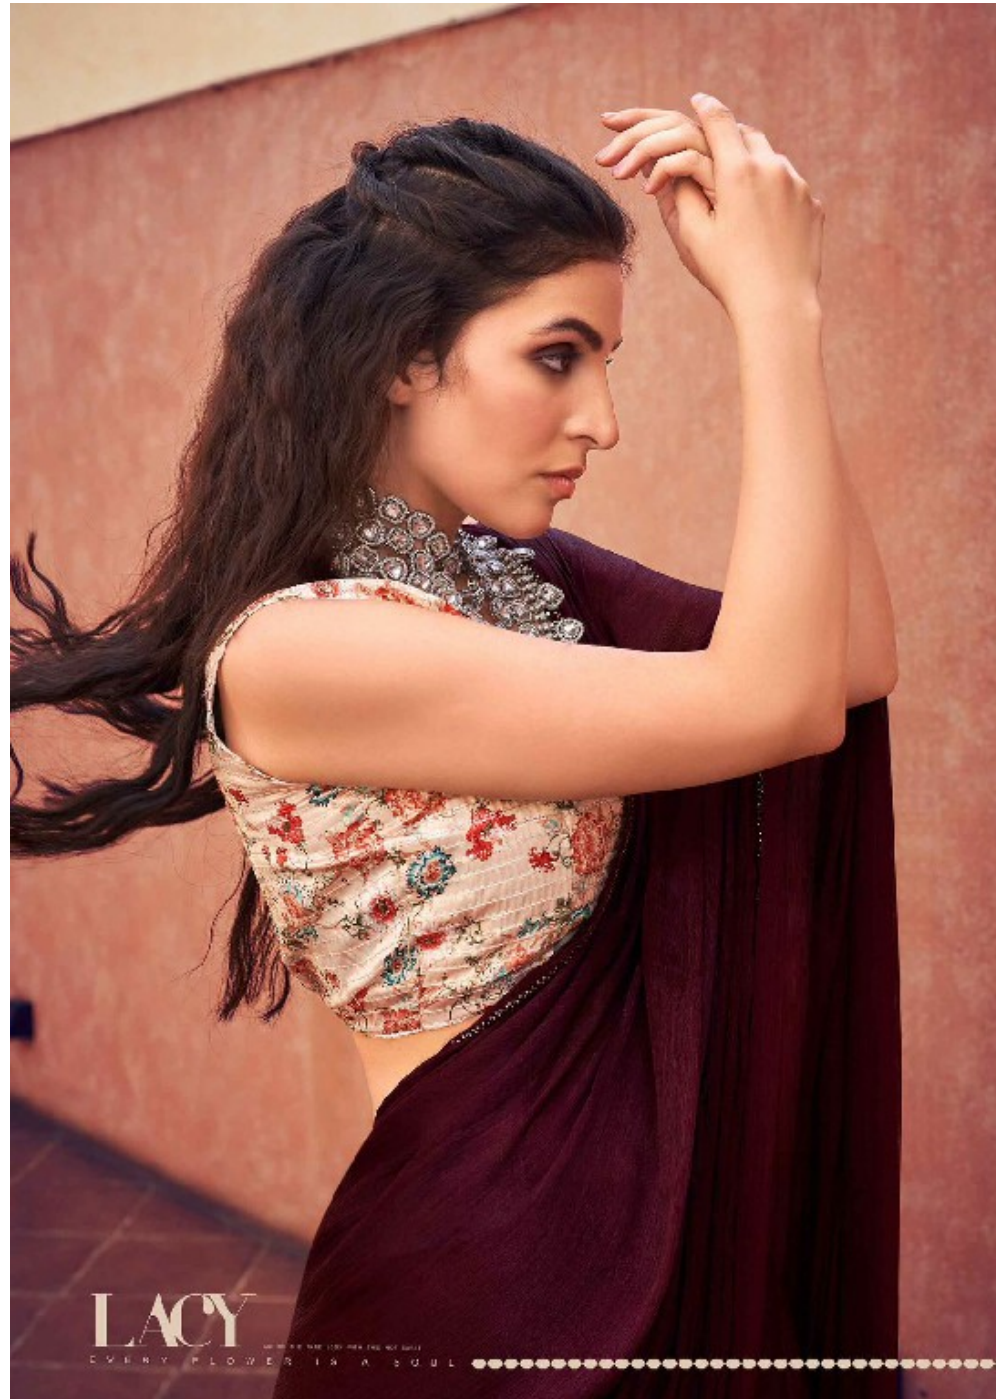

LACY

WE DON'T WEAR CLOTHES, WE WEAR SOULS

EVERY FLOWER IN A SOUL