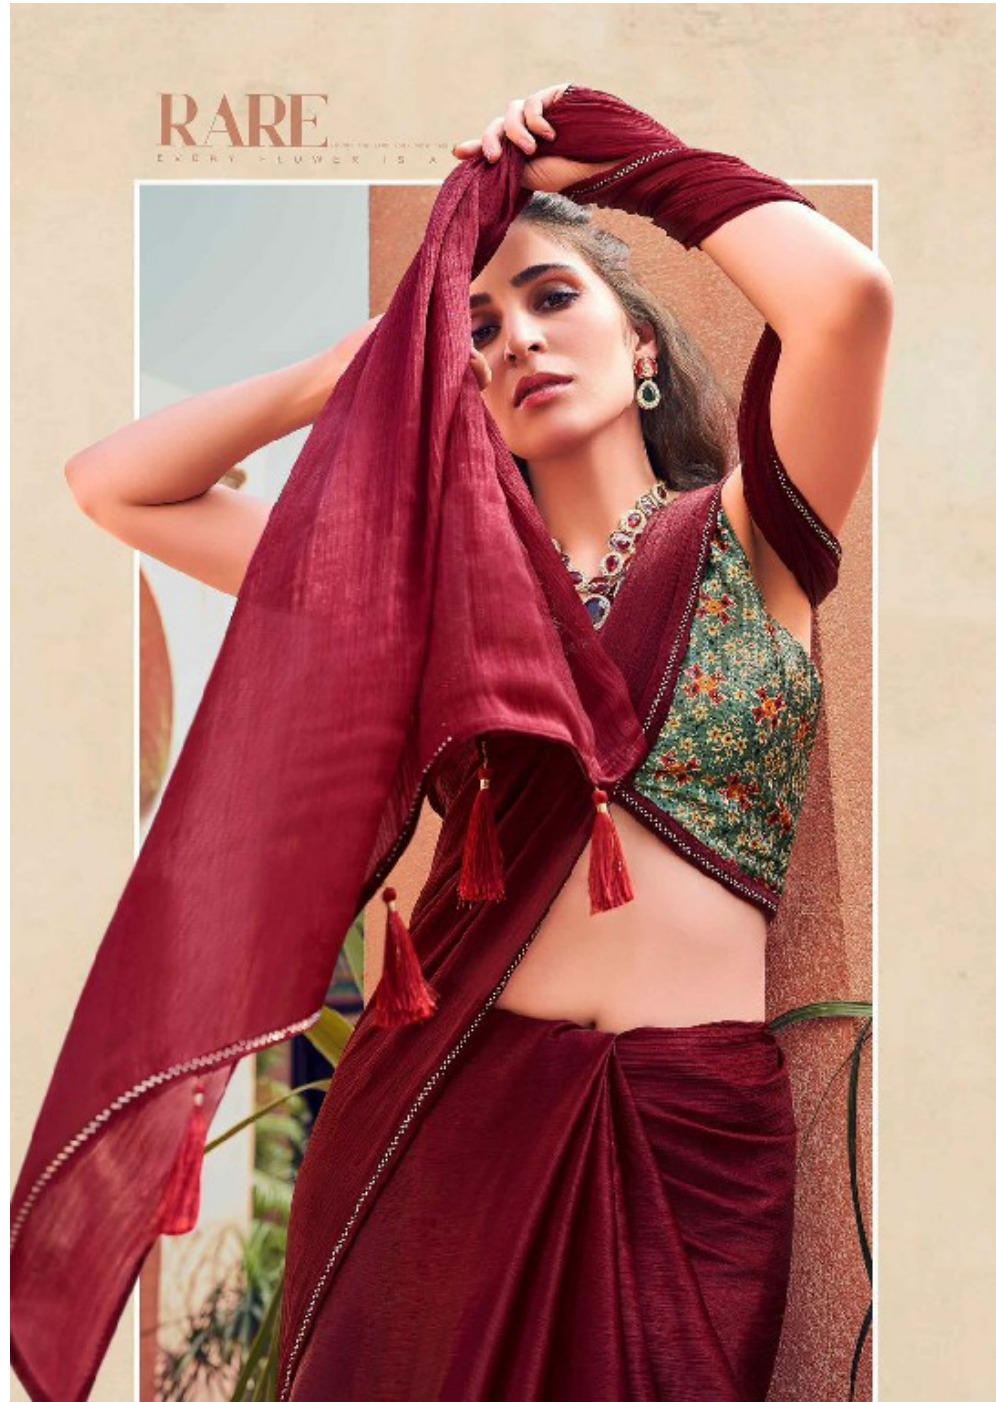

RARE

EVERY FLOWER IS A