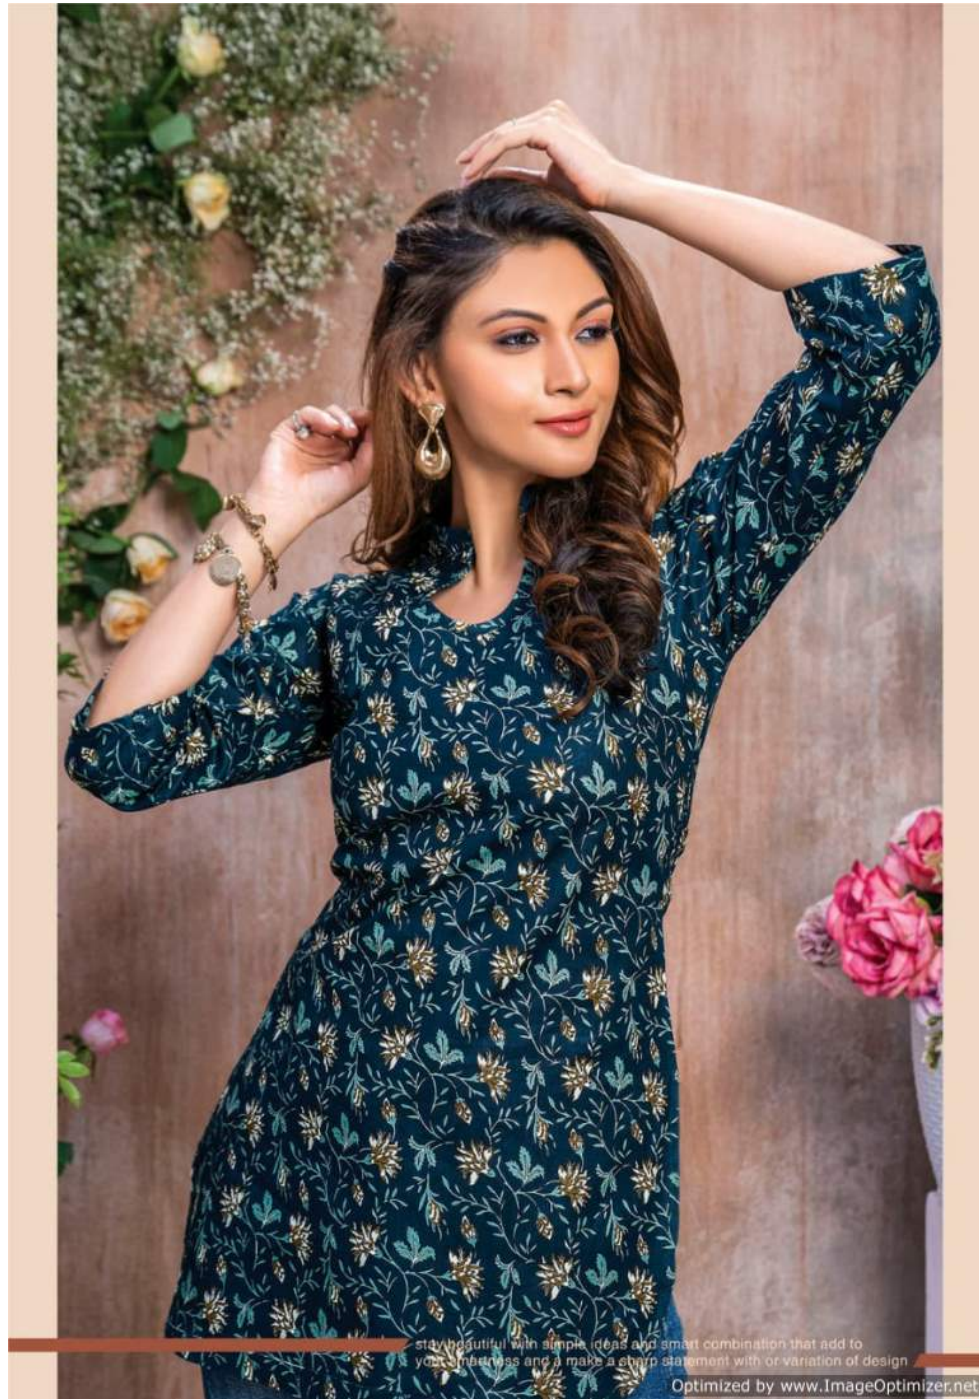

stay beautiful with simple ideas and smart combination that add to
your uniqueness and make a sharp statement with or variation of design

Optimized by www.ImageOptimizer.net