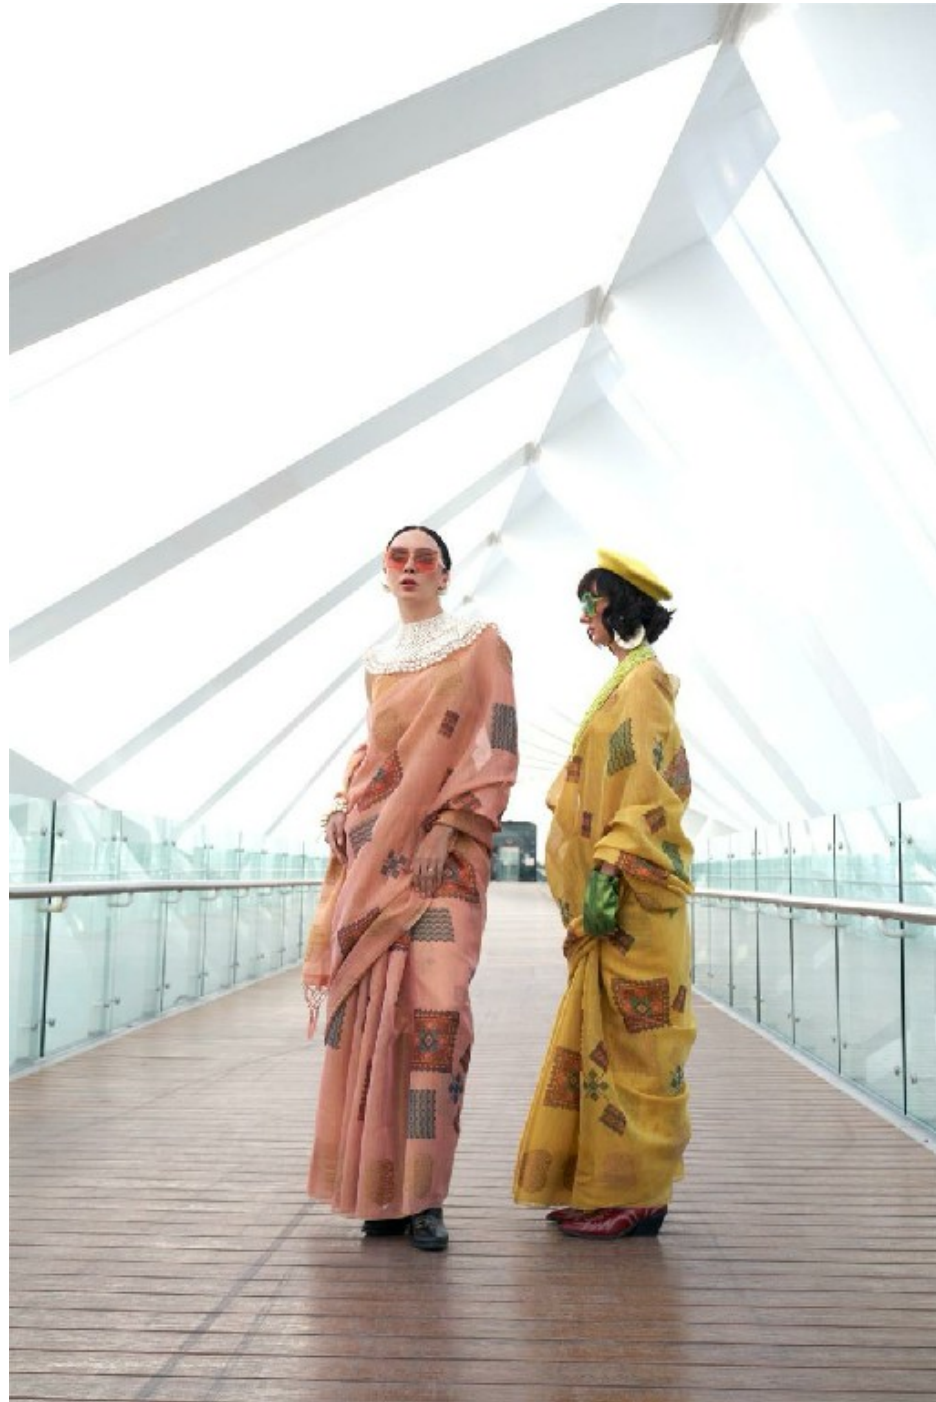

RAJTEX / *छापकाम*
Calcutta

KROMA

क्रोमा

PRINTED HANDLOOM ZARI TISSUE

MODE
FASHION
2024/25

RAITEX / रायकृष्ण
Handloom

KROMA
PRINTED HANDLOOM ZARI TISSUE 375005

RAITEX / रायकृष्ण
Handloom