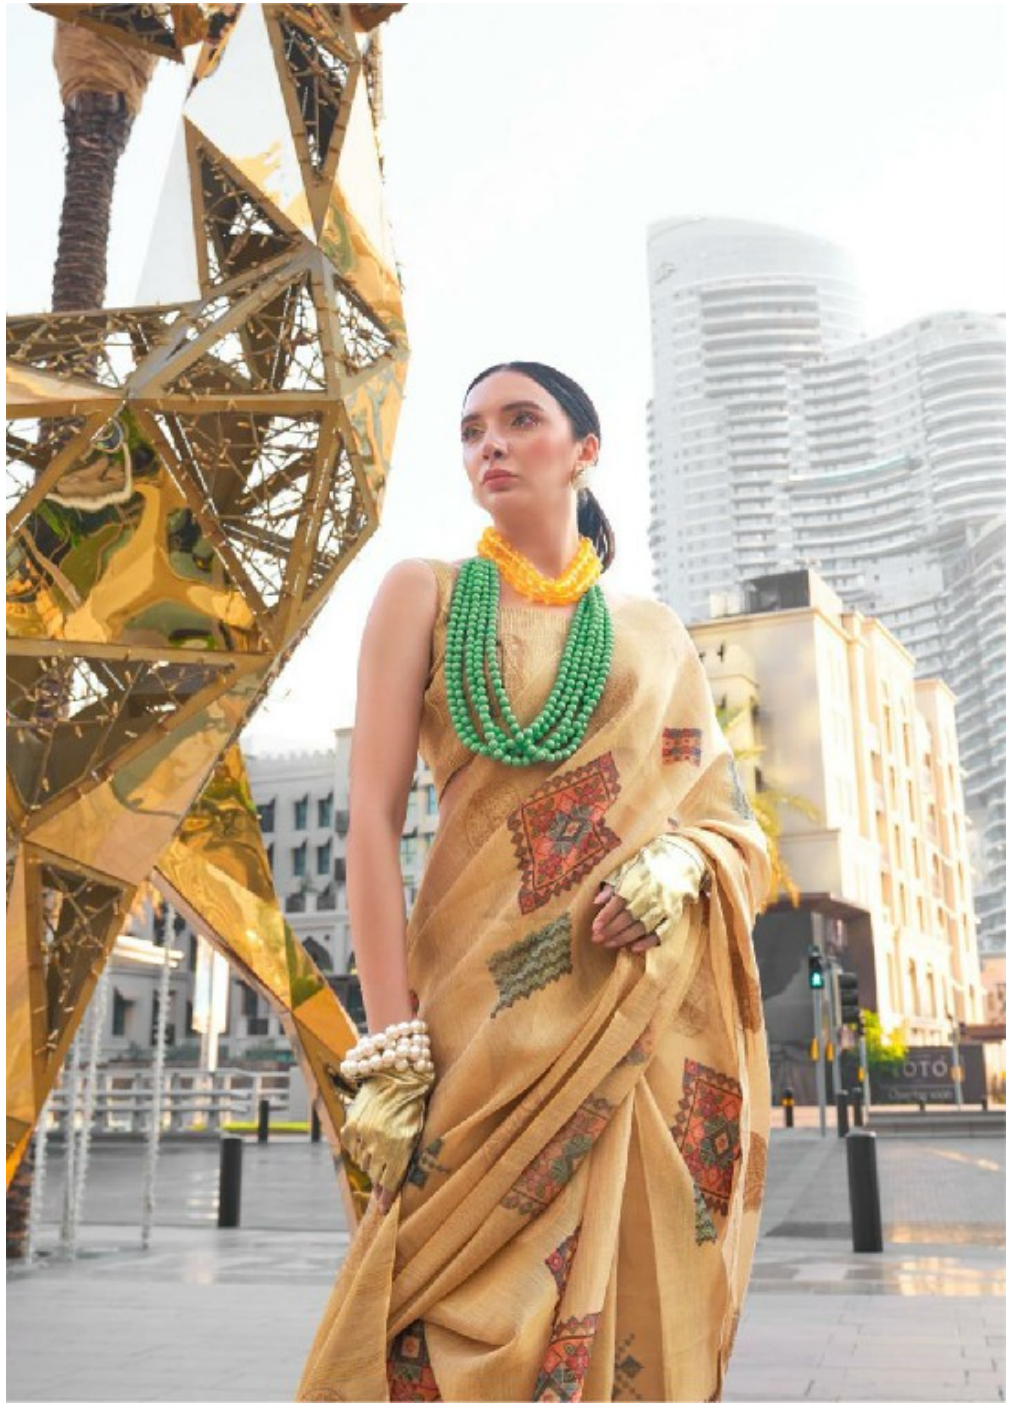

RAJTEX / *छापकाम*
Calcutta

KROMA

क्रोमा

PRINTED HANDLOOM ZARI TISSUE

MODE
FASHION
2024/25

RAITEX / रायकृष्ण
Handloom

KROMA
PRINTED HANDLOOM ZARI TISSUE 375005

RAITEX / रायकृष्ण
Handloom