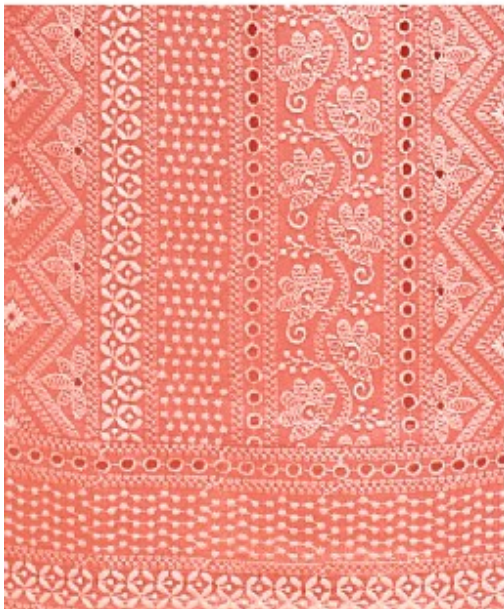

LILY&LALI®
GULSPRIDE
A PART OF THE **STICO** GROUP