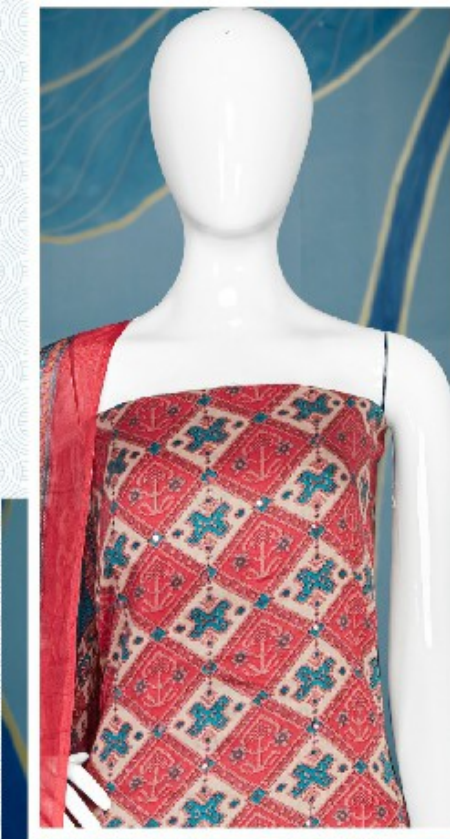

Gipson[®]

Rihana[♥]

D.NO.2549

Gipson[®]

Rihana[♥]

TOP :- PURE JAM SATIN PRINT
WITH MIRROR WORK

BOTTOM :- PURE REYON DYED

DUPATTA :- PURE BEMBERG PRINT

D.NO.2549-B

Gipson[®]

Rihana[♥]

TOP :- PURE JAM SATIN PRINT
WITH MIRROR WORK

BOTTOM :- PURE REYON DYED

DUPATTA :- PURE BEMBERG PRINT

D.NO.2549-A

Gipson[®]

Rihana[♥]

TOP :- PURE JAM SATIN PRINT
WITH MIRROR WORK

BOTTOM :- PURE REYON DYED

DUPATTA :- PURE BEMBERG PRINT

D.NO.2549-C

Gipson[®]

Rihana[♥]

TOP :- PURE JAM SATIN PRINT
WITH MIRROR WORK

DUPATTA :- PURE BEMBERG PRINT