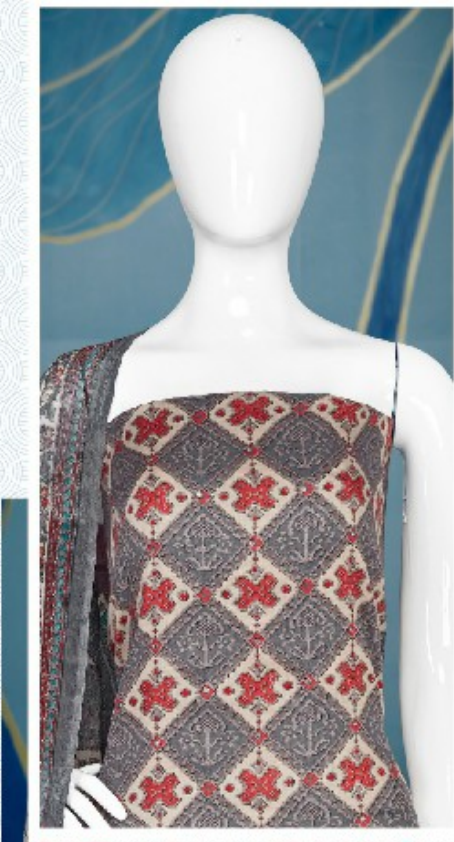

Gipson[®]

Rihana[♥]

D.NO.2549

Gipson[®]

Rihana[♥]

TOP :- PURE JAM SATIN PRINT
WITH MIRROR WORK

BOTTOM :- PURE REYON DYED

DUPATTA :- PURE BEMBERG PRINT

D.NO.2549-B

Gipson[®]

Rihana[♥]

TOP :- PURE JAM SATIN PRINT
WITH MIRROR WORK

BOTTOM :- PURE REYON DYED

DUPATTA :- PURE BEMBERG PRINT

D.NO.2549-A

Gipson[®]

Rihana[♥]

TOP :- PURE JAM SATIN PRINT
WITH MIRROR WORK

BOTTOM :- PURE REYON DYED

DUPATTA :- PURE BEMBERG PRINT

D.NO.2549-C

Gipson[®]

Rihana[♥]

TOP :- PURE JAM SATIN PRINT
WITH MIRROR WORK