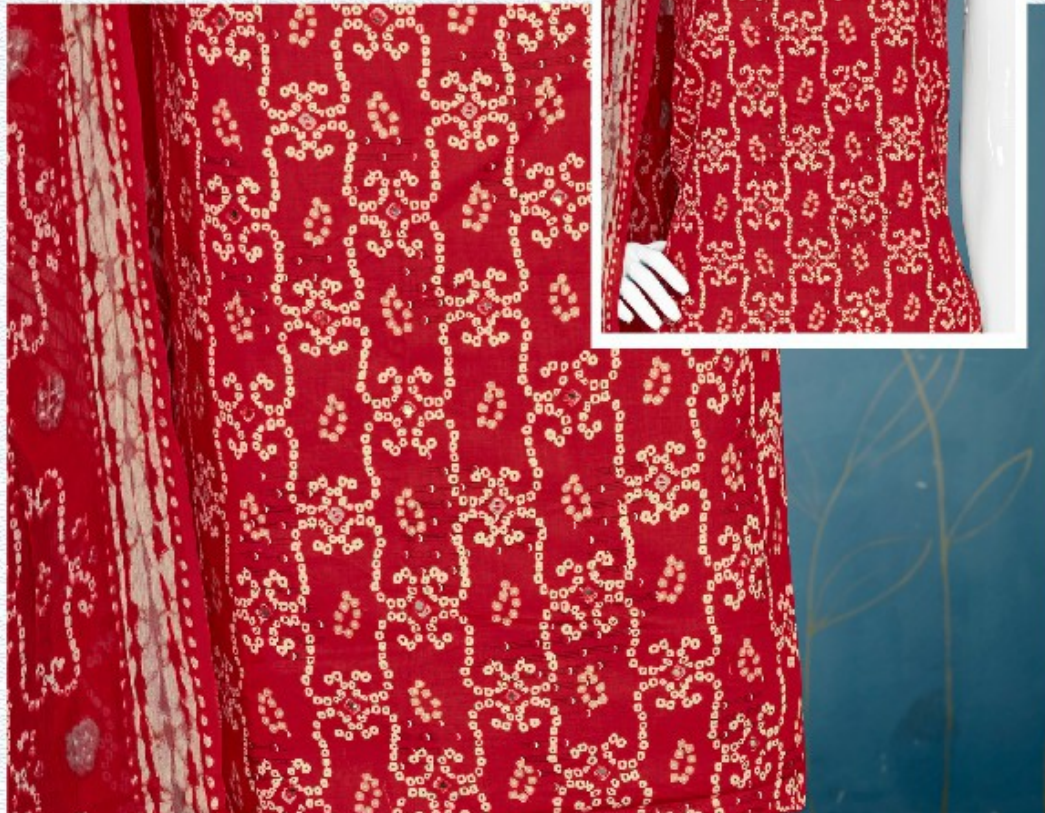

Bipson®

Sitara

TOP :- PURE JAM SATIN PRINT
WITH MIRROR WORK

BOTTOM :- PURE RLYON DYED

DUPATTA :- PURE BEMBERG PRINT

D.NO.2548-D