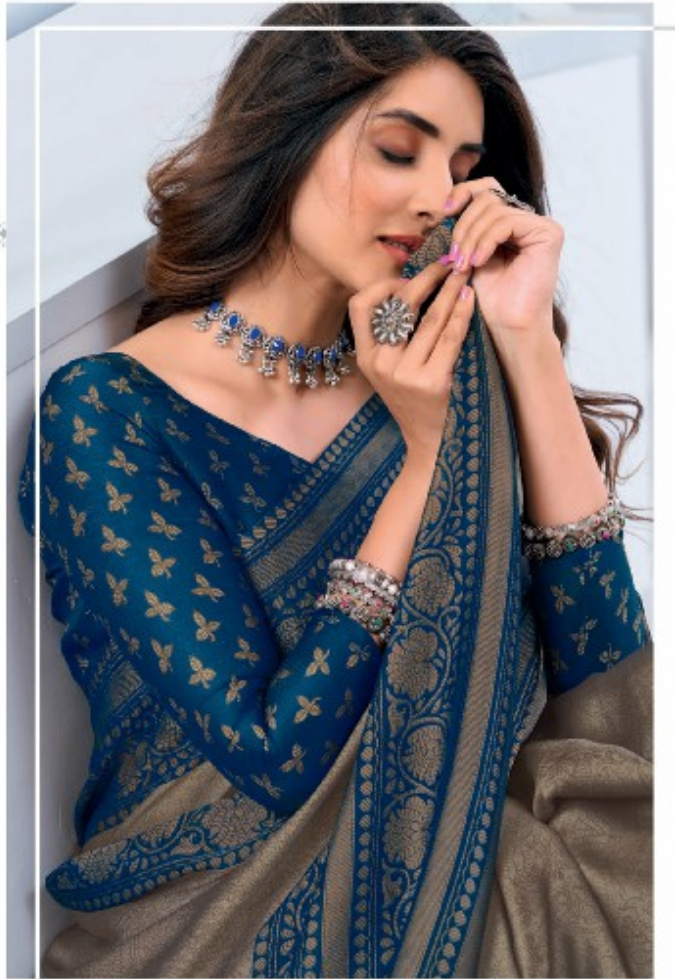

Juliet Chiffon
Tadka

Richly etched to promote a love with the
soothing color and fascinating style to
enhance your beauty

VIPUL
SAREE & LINGERIE

82017

THIS SAREE APPOINTMENT DRESS YOU'VE BEEN TOO EAGER TO DRESS
LOOKING COZY AND FANTASTIC PATTERN

82018

82022

Expression of a life are truly engraving,
for an idea expression would carry stand for
in any situation.

Showing accessories are optional. Each one of these items will make for a great addition to your wardrobe.

VIPUL
Sarees

82024

82035

82026

82027

82017

82018

82019