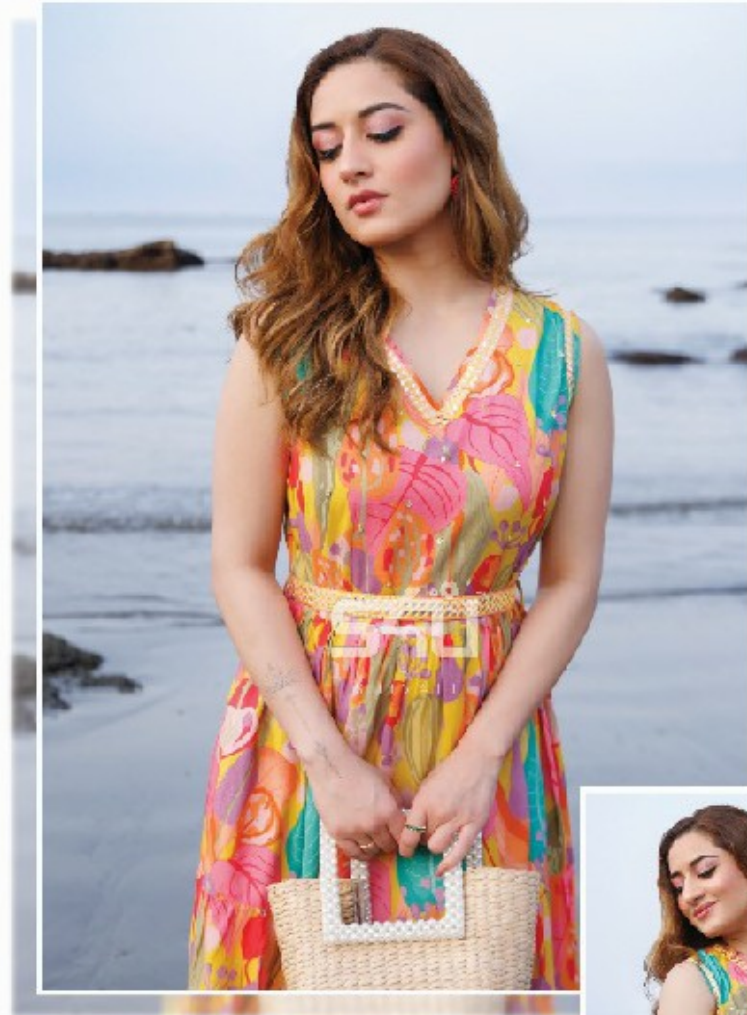

WEEKEND

Passion

SU
SHIVALI

FLORAL *fantasy*

W-005

W-004

FEEL THE ESSENCE OF PARADISE
WITH OUR breezy silhouettes

S4U
by S4U

EXPERIENCE LOVE AT FIRST
SIGHT WITH OUR
summer comfort prints

W-002

PRINTS

To fall in love

S4U
style

W-001

BLOSSOM INTO ELEGANCE WITH
OUR CHIC *floral gown*

W-003