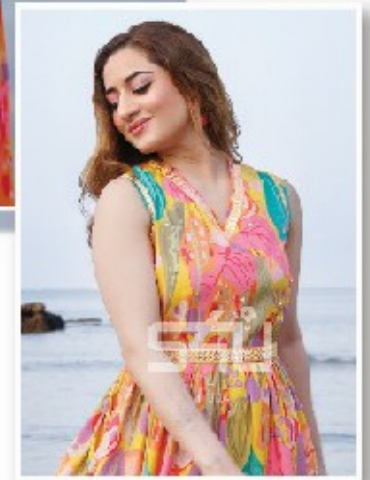

WEEKEND

Passion

SU
SHIVALI

FLORAL *fantasy*

W-005

W-004

FEEL THE ESSENCE OF PARADISE
WITH OUR breezy silhouettes

S4U
by S4U

EXPERIENCE LOVE AT FIRST
SIGHT WITH OUR
summer comfort prints

W-002

PRINTS

To fall in love

S4U
style

W-001

BLOSSOM INTO ELEGANCE WITH
OUR CHIC *floral gown*

W-003