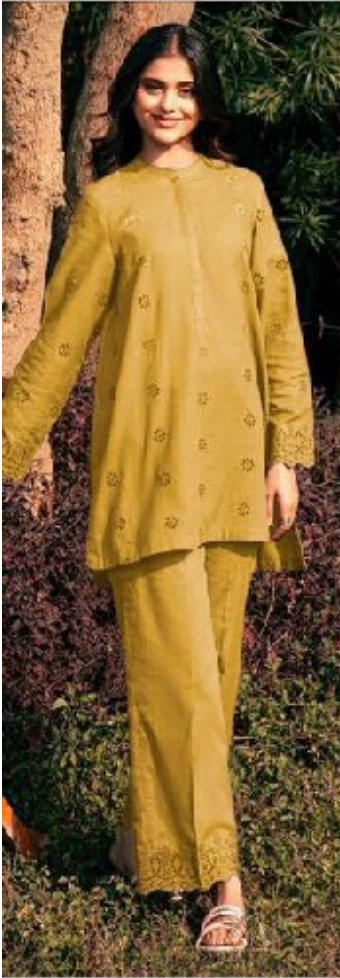

READY MADE
COLLECTION

cottan

R 1330- A