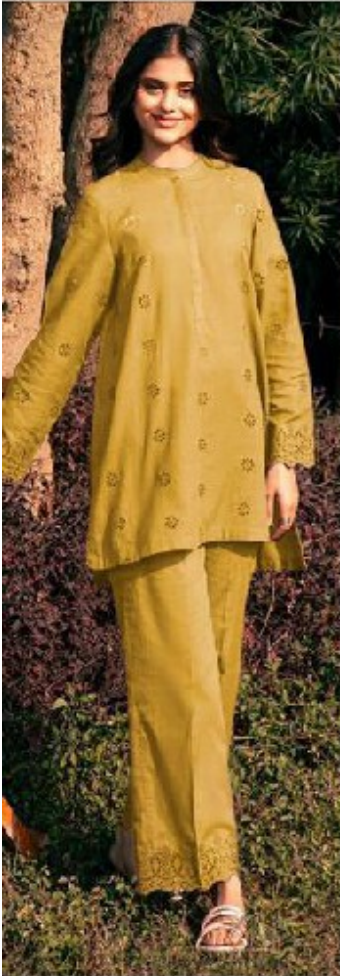

READY MADE
COLLECTION

cottan

R 1330- A