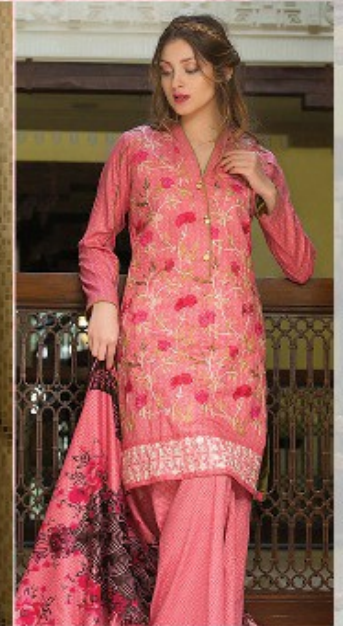

22

TEXTILE DEAL