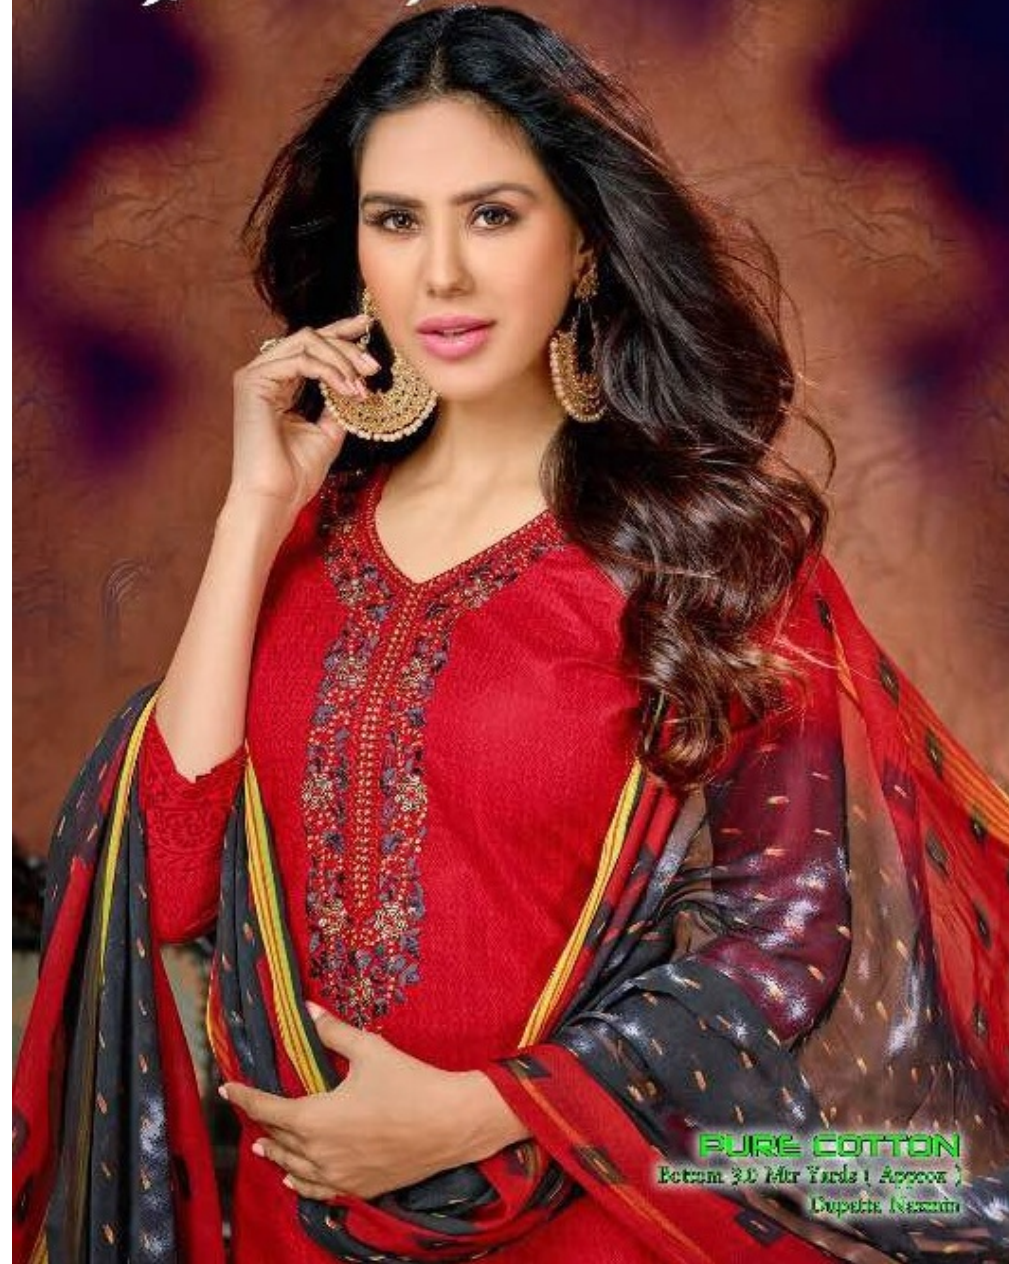

Nafeesa

PURE COTTON
Bottom 30 Mtr Yards (Approx)
Dupatta 15mtr

TEXTILE DEAL

CULTURE HERITAGE

The reflection of cultural clothing and heritage is salwar kameez new collection.

MAJESTIC SHADE

Replace your out-of-date wardrobe with exotically patterned collection anded multicolored dupatta enhances feminine touch to your personality.

1001

TEXTILE DEAL

1001

1002

1003

1007

1008

1009