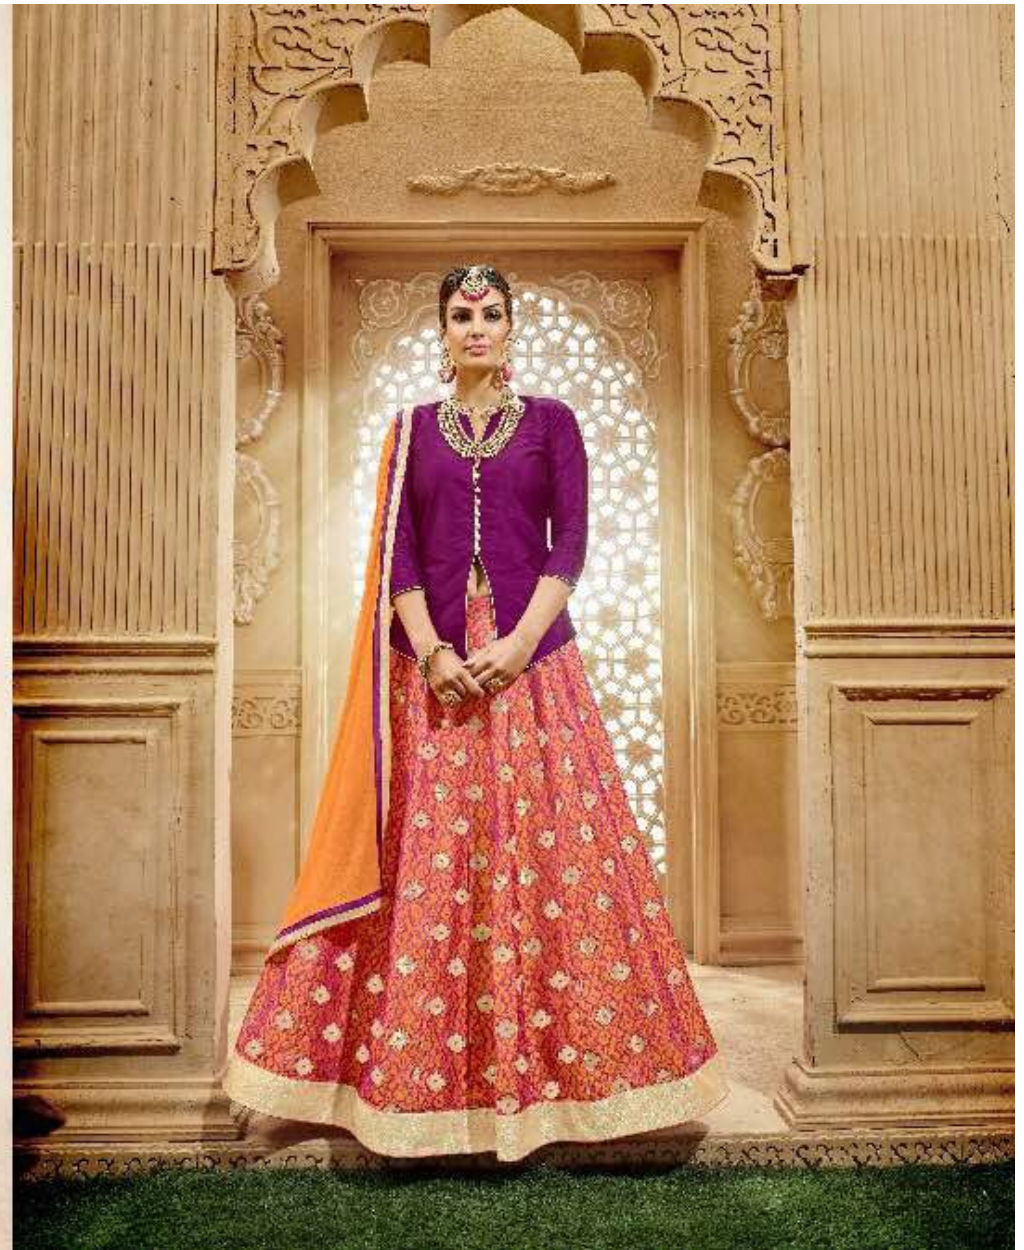

TEXTILE DEAL