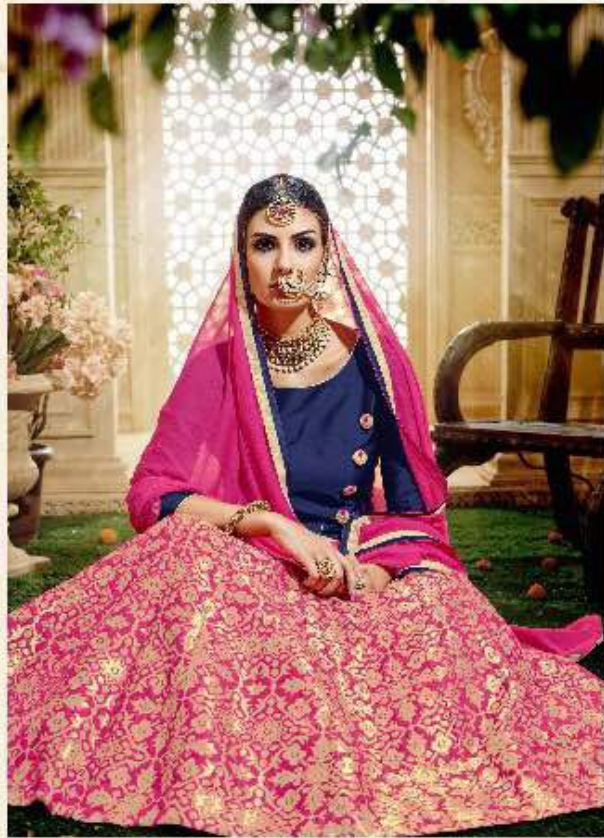

The glory of dusk