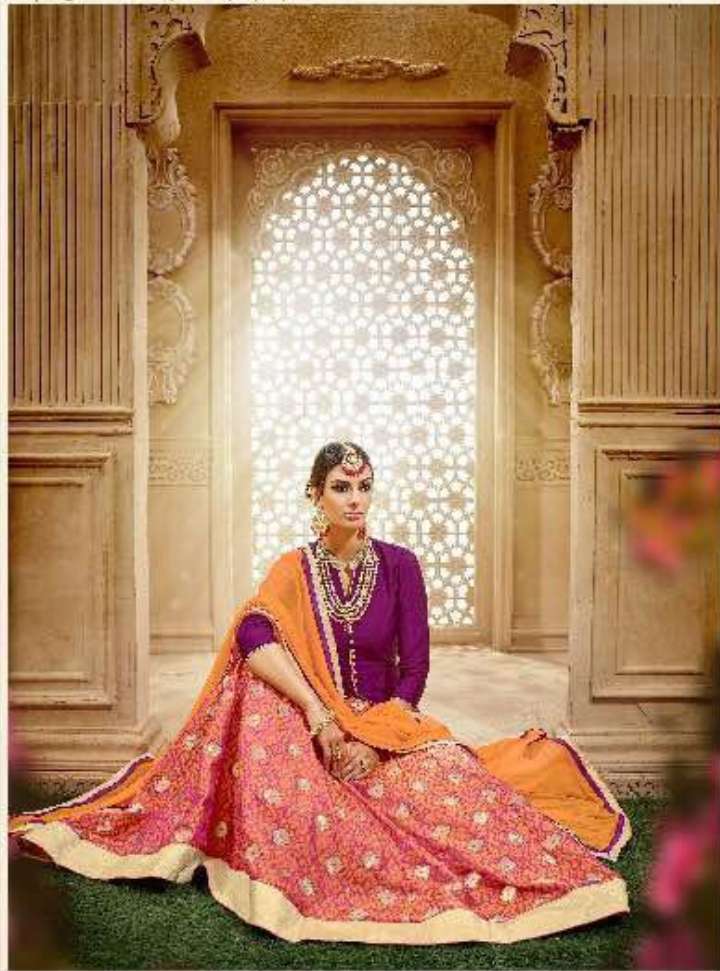

कव्या इति
Vol.74

TEXTILE DEAL

Life evolves from sand

From the moment that the sand is set, every detail she moves, she has a purpose for it. When there's honey, there is life. From the sky above to the deep below, day of day for man. The heart glows with the sunset sun.

74004

TEXTILE DEAL

74002

The Modern Empress

The picture of you is high made in the style of you bring make in the way of you bring that you also you are not by interested in the world of the past and the future of the world from the way of a picture which contained it