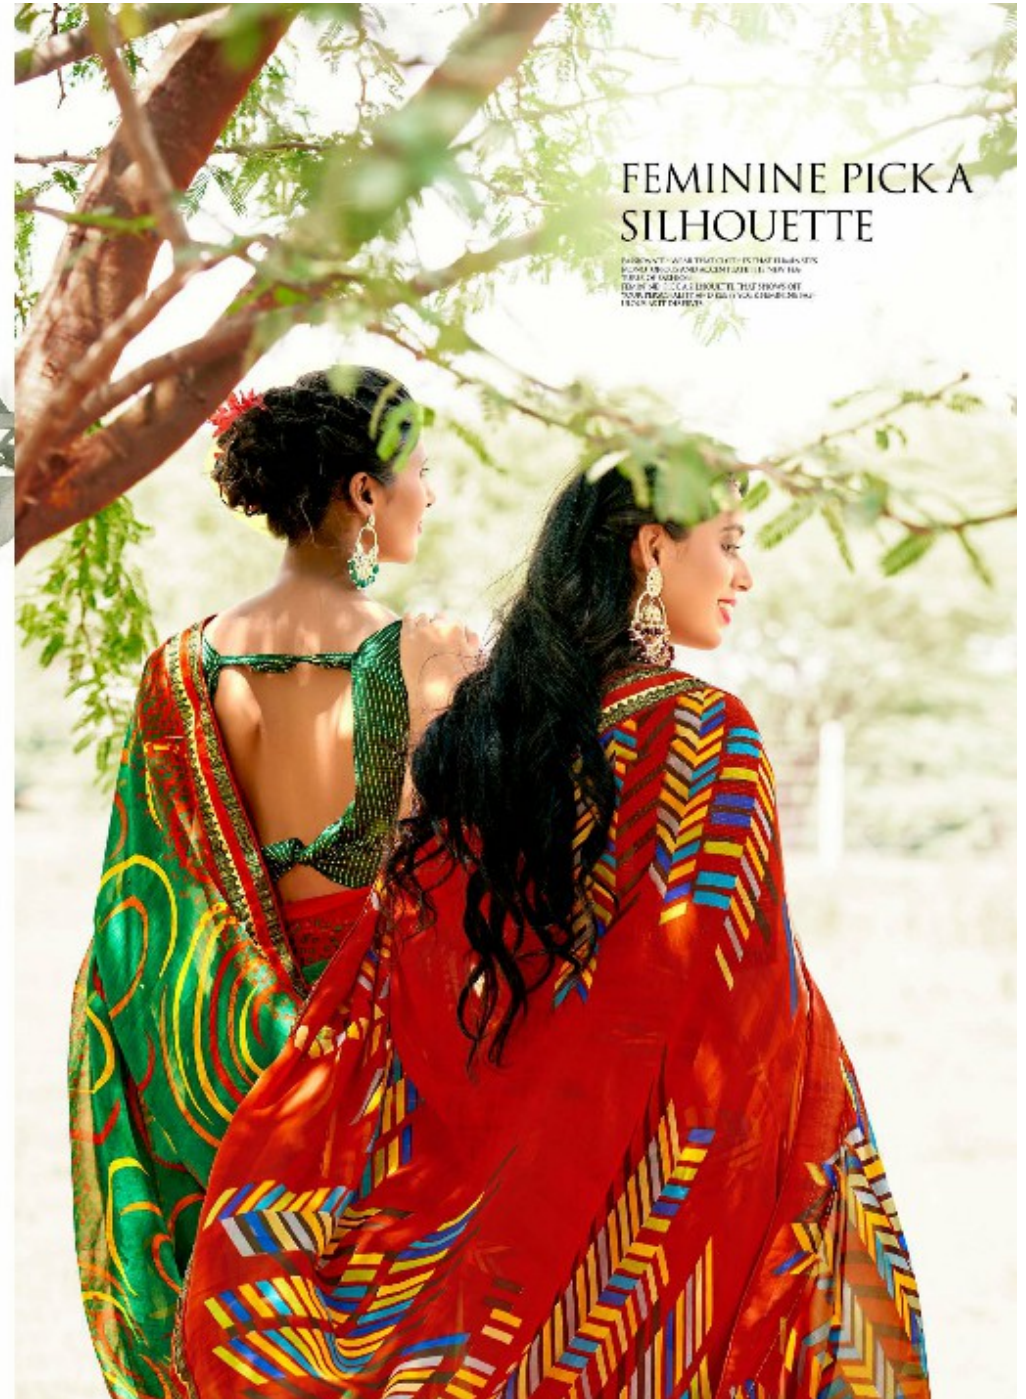

FEMININE PICK A SILHOUETTE