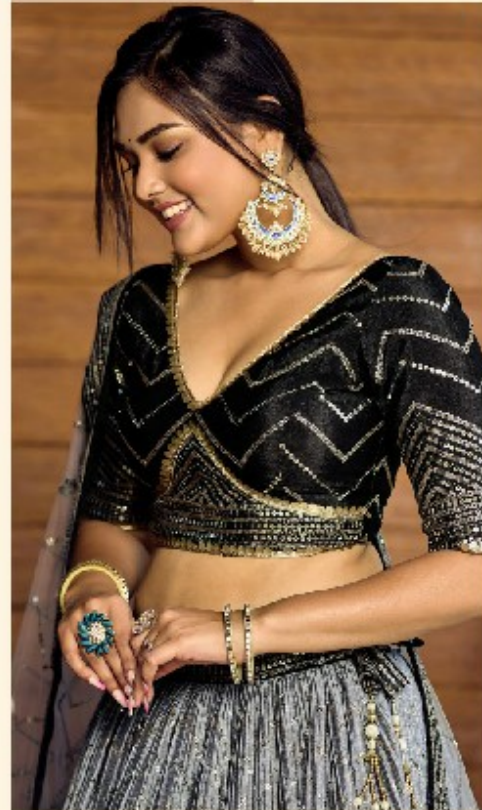

Zeel clothing  
BY MISS

KIMAYA

5057-BLUE

  
5057 BLACK

5057-YELLOW

5057-GREEN

5057-PURPLE

5057-BLUE

5057-BLACK

5057-PURPLE

5057-GREEN

5057-YELLOW

5057-PINK

Zeel Clothing  
BY ZEEL