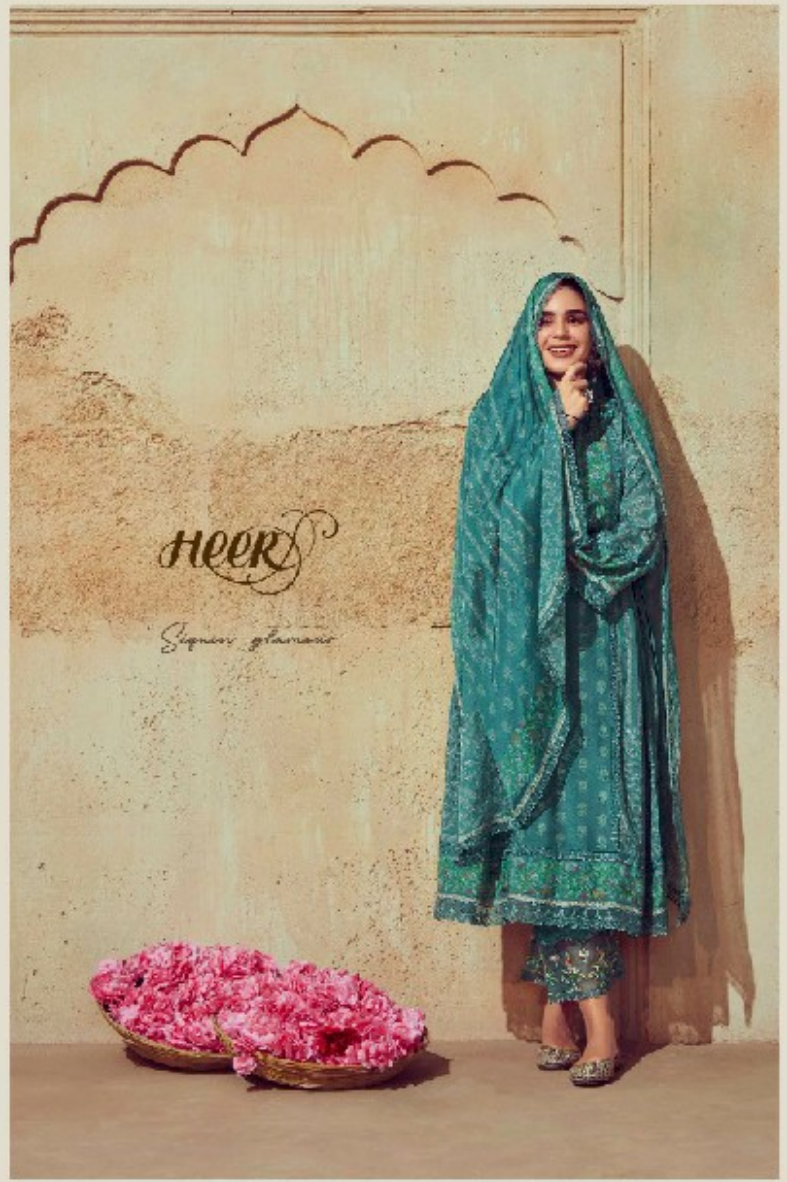

Tailored work dress

*Flourishing masis, summer's gentle breeze*

*HEER*

19313

# HEER

*Vintage charm reimagined*

HEER

Personal style statement

*Vintage glamour reimagined*

*HEER*

*Runway avant-garde designs* —————

*HEER*