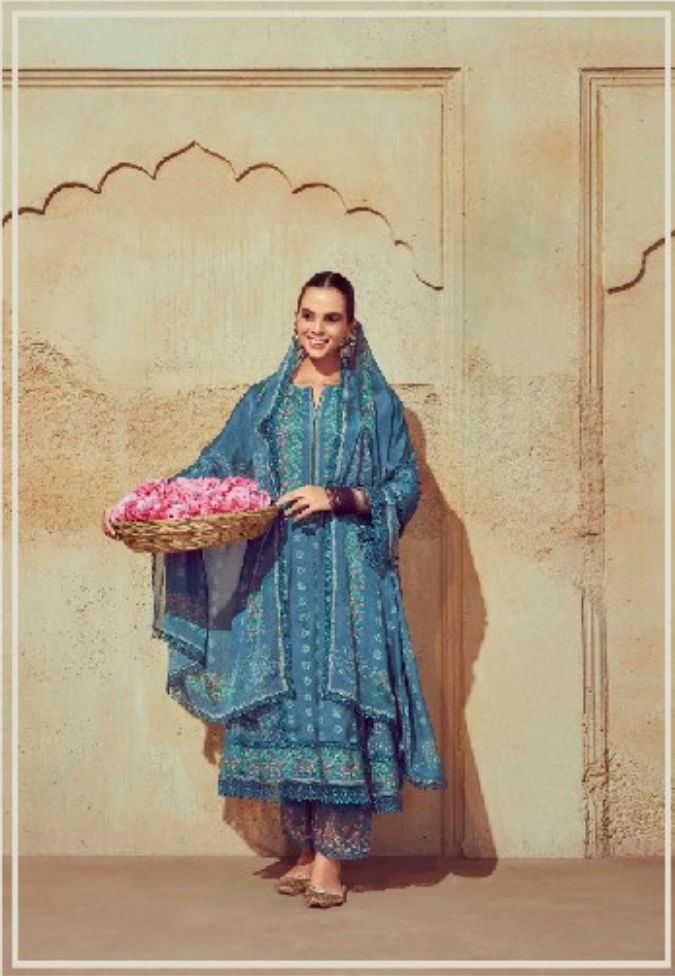

Tailored work dress

*Flourishing masis, summer's gentle breeze*

*HEER*

19313

# HEER

*Vintage charm reimagined*

HEER

Personal style statement

*Vintage glamour reimagined*

*HEER*

*Runway avant-garde designs* —————

*HEER*