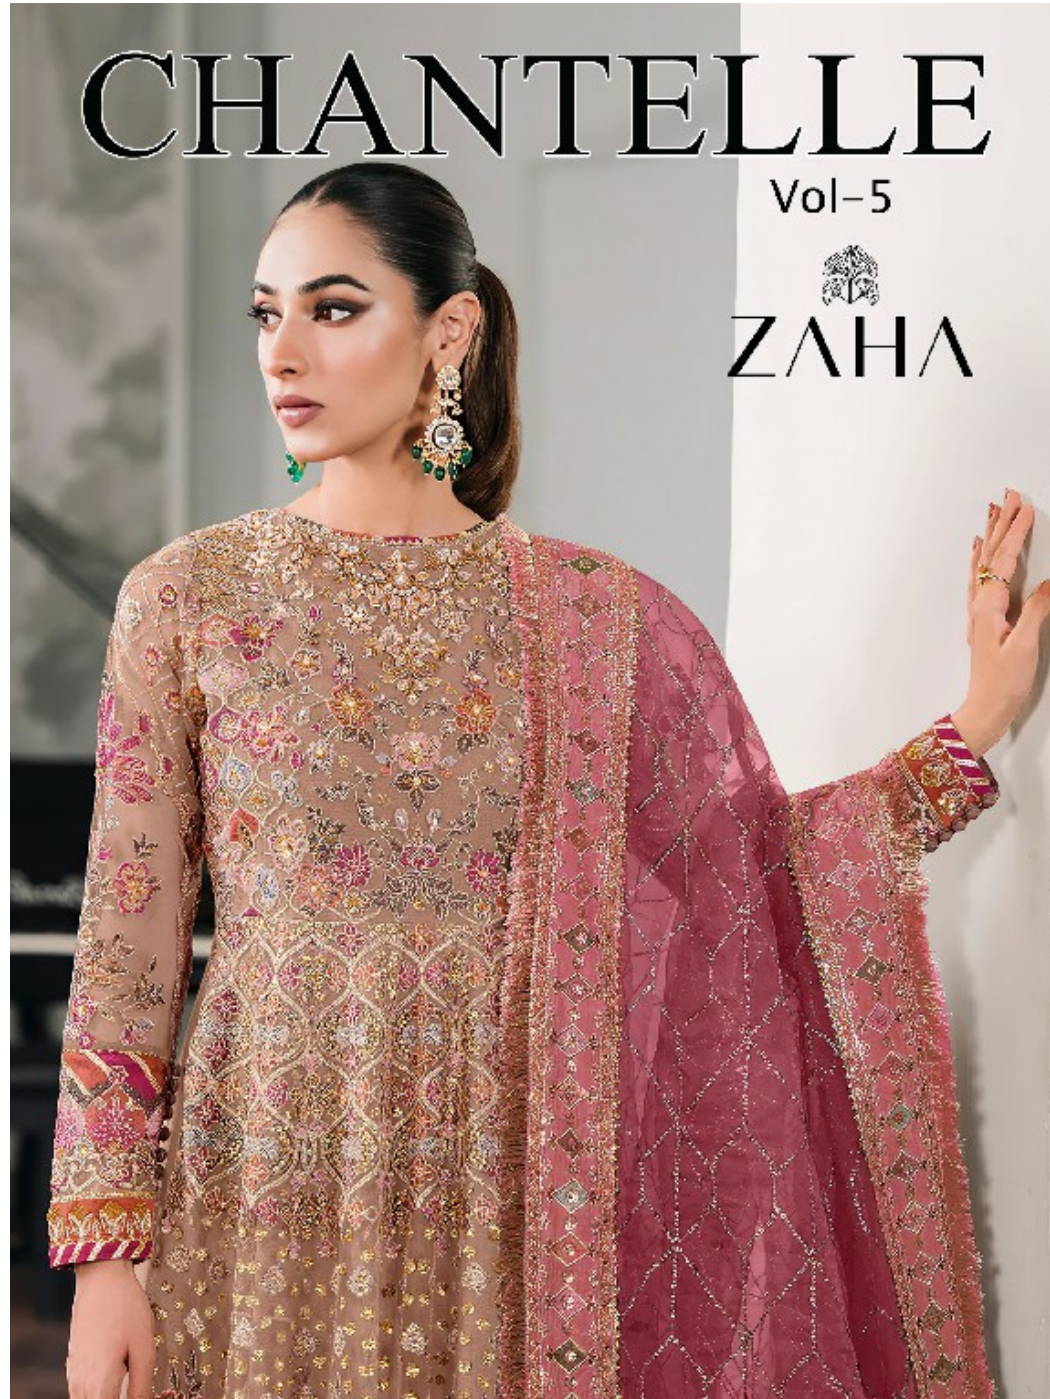

CHANTELLE

Vol-5

ZAHA

CHANTELLE
VOL-5

ZAHA

D.No.10293-A

TOP Butterfly Net
with Embroidery

BOTTOM-INNER Dull Santoon

DUPATTA Butterfly Net
with Embroidery

CHANTELLE
VOL-5

ZAHA

D.No.10293-B

TOP Butterfly Net
with Embroidery

BOTTOM-INNER Dull Santoon

DUPATTA Butterfly Net
with Embroidery

CHANTELLE

VOI-5

ZAHA

TOP

Butterfly Net
with Embroidery

BOTTOM-INNER

Dull santoon

DUPATTA

Butterfly Net
with Embroidery